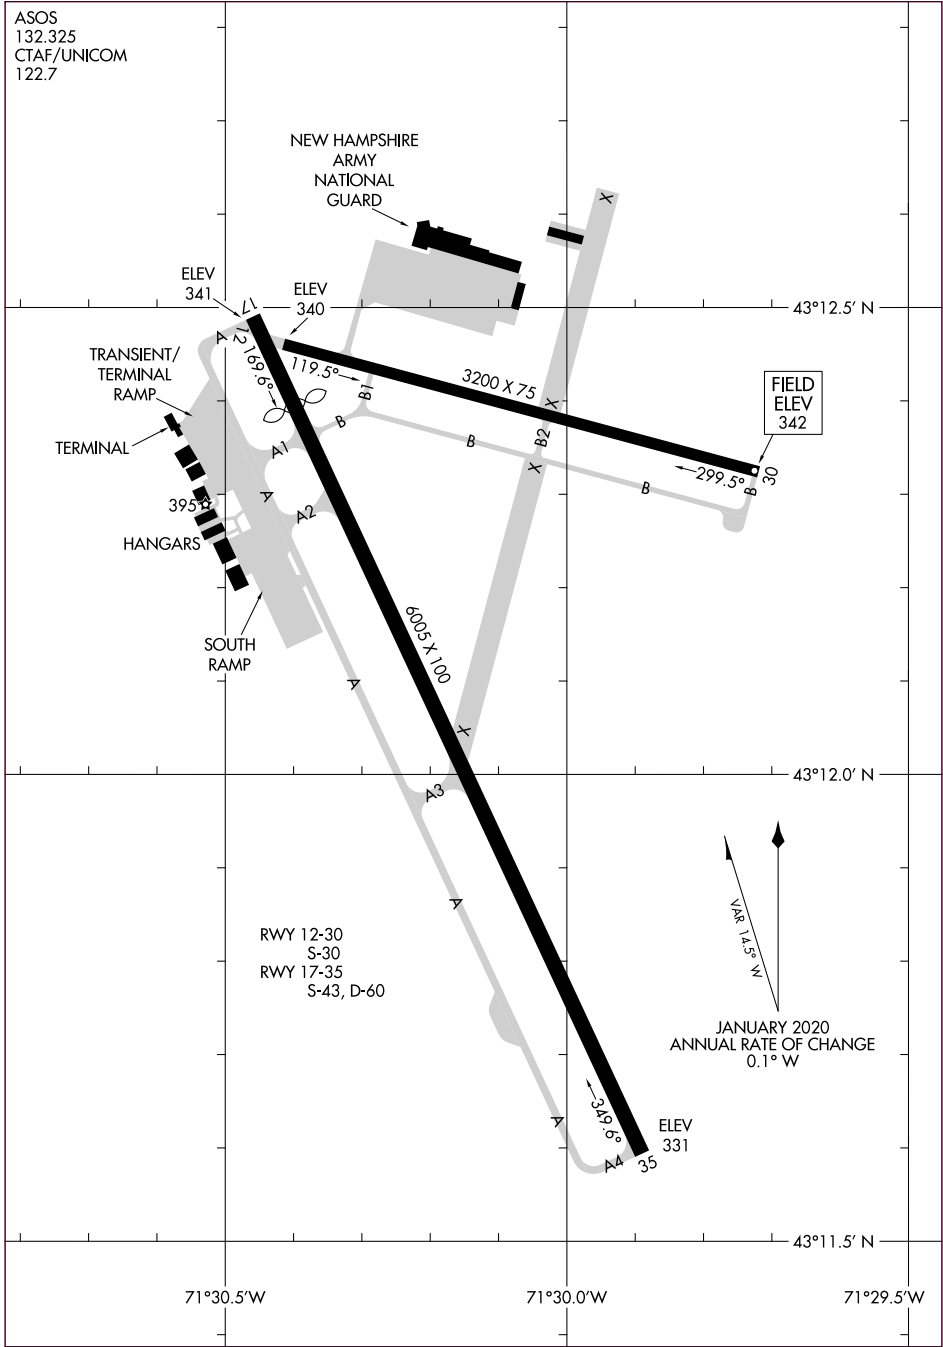

24193

AIRPORT DIAGRAM

AL-95 (FAA)

CONCORD MUNI (CON)
CONCORD, NEW HAMPSHIRE

ASOS
132.325
CTAF/UNICOM
122.7

NE-1, 08 AUG 2024 to 05 SEP 2024

NE-1, 08 AUG 2024 to 05 SEP 2024

AIRPORT DIAGRAM