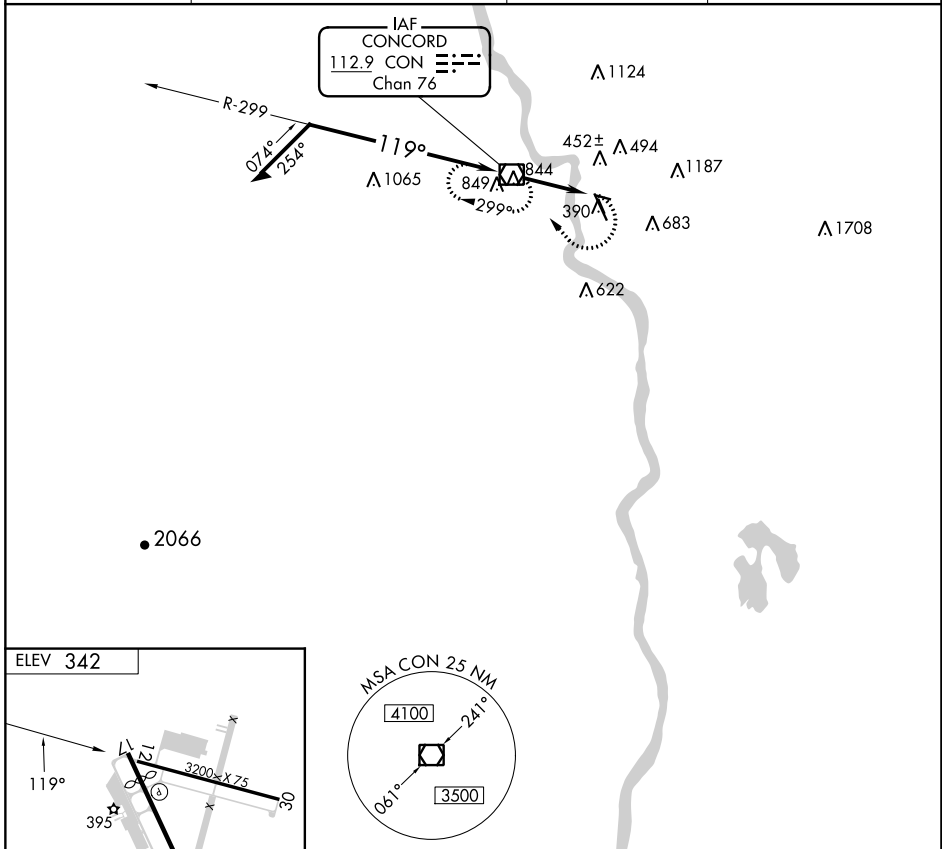

VOR/DME CON 112.9 Chan 76	APP CRS 119°	Rwy Idg TDZE Apt Elev	N/A N/A 342
--	------------------------	-----------------------------	--

VOR-A
CONCORD MUNI (CON)

⚠ Circling Rwy 12, 17, 30 NA at night.	MISSED APPROACH: Climbing right turn to 4000 direct CON VOR/DME and hold, continue climb-in-hold to 4000.
---	---

ASOS 132.325	BOSTON APP CON 127.35 269.075	CLNC DEL 133.65	UNICOM 122.7 (CTAF) 0
------------------------	---	---------------------------	---------------------------------

FAF to MAP 3.1 NM					CATEGORY	A	B	C	D
Knots	60	90	120	150	180	940-1	1080-1	1500-3	1158 (1200-3)
Min:Sec	3:06	2:04	1:33	1:14	1:02	598 (600-1)	738 (800-1)		

NE-1, 08 AUG 2024 to 05 SEP 2024

NE-1, 08 AUG 2024 to 05 SEP 2024