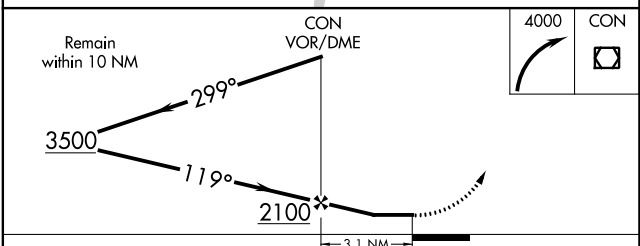

VOR/DME CON 112.9 Chan 76	APP CRS 119°	Rwy Idg TDZE Apt Elev	N/A N/A 342
--	------------------------	-----------------------------	--

VOR-A
CONCORD MUNI (CON)

⚠ Circling Rwy 12, 17, 30 NA at night.	MISSED APPROACH: Climbing right turn to 4000 direct CON VOR/DME and hold, continue climb-in-hold to 4000.
---	---

ASOS 132.325	BOSTON APP CON 127.35 269.075	CLNC DEL 133.65	UNICOM 122.7 (CTAF) 0
------------------------	---	---------------------------	---------------------------------

FAF to MAP 3.1 NM					CATEGORY	A	B	C	D
Knots	60	90	120	150	180	940-1	1080-1	1500-3	1158 (1200-3)
Min:Sec	3:06	2:04	1:33	1:14	1:02	598 (600-1)	738 (800-1)		