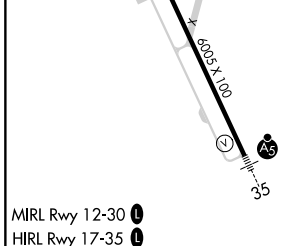

VOR/DME CON 112.9 Chan 76	APP CRS 119°	Rwy Idg TDZE Apt Elev	N/A N/A 342
--	------------------------	-----------------------------	--

VOR-A
CONCORD MUNI (CON)

⚠ Circling Rwy 12, 17, 30 NA at night.	MISSED APPROACH: Climbing right turn to 4000 direct CON VOR/DME and hold, continue climb-in-hold to 4000.
---	---

ASOS 132.325	BOSTON APP CON 127.35 269.075	CLNC DEL 133.65	UNICOM 122.7 (CTAF) 0
------------------------	---	---------------------------	---------------------------------

FAF to MAP 3.1 NM					CATEGORY	A	B	C	D
Knots	60	90	120	150	180	940-1	1080-1	1500-3	1158 (1200-3)
Min:Sec	3:06	2:04	1:33	1:14	1:02	598 (600-1)	738 (800-1)		