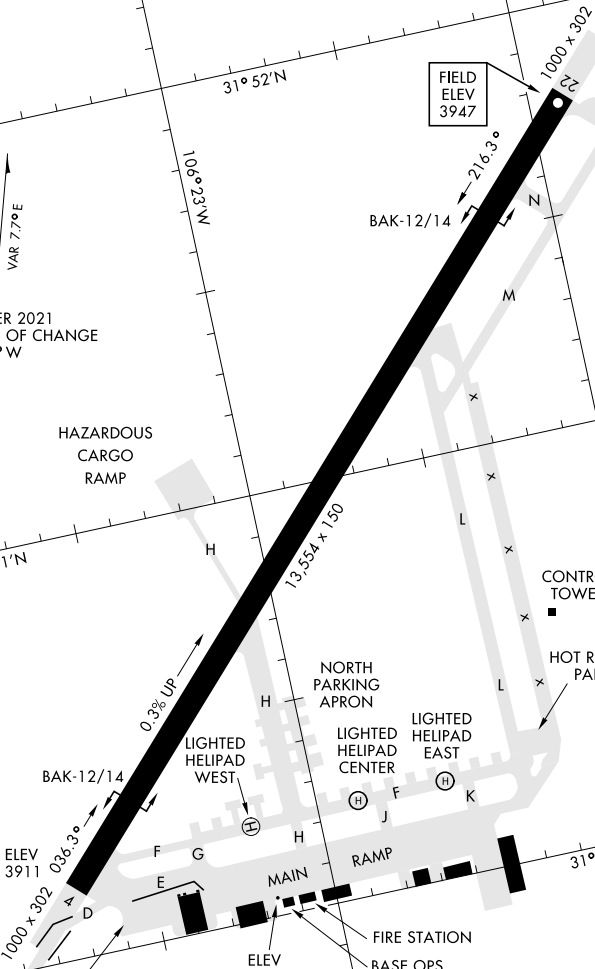

# AIRPORT DIAGRAM

[USA]

BIGGS AAF (KBIF)

FORT BLISS, TEXAS

ATIS  
 120.0 254.3  
 TOWER  
 127.9 342.25  
 GND CON  
 121.6 251.125  
 EL PASO CLNC DEL  
 125.0 379.1

OCTOBER 2021  
 ANNUAL RATE OF CHANGE  
 0.1°W

HAZARDOUS  
 CARGO  
 RAMP

CONTROL  
 TOWER  
 HOT REFUEL  
 PADS

NORTH  
 PARKING  
 APRON

LIGHTED  
 HELIPAD  
 WEST

LIGHTED  
 HELIPAD  
 CENTER

LIGHTED  
 HELIPAD  
 EAST

MAIN  
 RAMP

FIRE STATION  
 BASE OPS

TRANSIENT  
 RAMP

WEST  
 RAMP

TANKS

Rwy 4-22  
 PCN 84 R/C/W/T

SC-3, 08 AUG 2024 to 05 SEP 2024

SC-3, 08 AUG 2024 to 05 SEP 2024