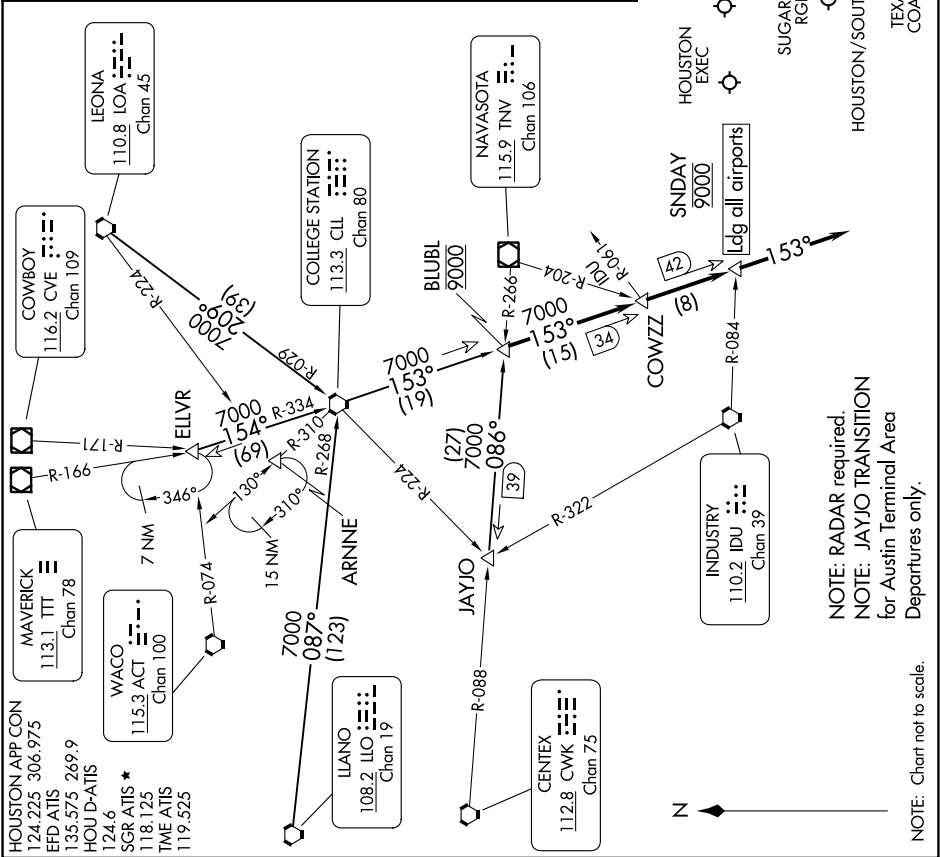

BLUBELL FOUR ARRIVAL

HOUSTON, TEXAS

SC-5, 08 AUG 2024 to 05 SEP 2024

ARRIVAL ROUTE DESCRIPTION

COLLEGE STATION TRANSITION (CLL.BLUBL4):
From over CLL VORTAC on CLL R-153 to BLUBL. Thence
ELLVR TRANSITION (ELLVR.BLUBL4): From over ELLVR on CLL R-334 to CLL VORTAC, then on CLL R-153 to BLUBL. Thence
JAYJO TRANSITION (JAYJO.BLUBL4): From over JAYJO on TNV R-266 to BLUBL. Thence
LEONA TRANSITION (LOA.BLUBL4): From over LOA VORTAC on LOA R-209 and CLL R-029 to CLL VORTAC, then on CLL R-153 to BLUBL. Thence
LLANO TRANSITION (LLO.BLUBL4): From over LLO VORTAC on LLO R-087 and CLL R-268 to CLL VORTAC, then on CLL R-153 to BLUBL. Thence
. From over BLUBL on CLL R-153 to cross SNDAY at 9000, from SNDAY fly heading 153°. Expect vectors to final approach course at or prior to SNDAY.

BLUBELL FOUR ARRIVAL

HOUSTON, TEXAS

SC-5, 08 AUG 2024 to 05 SEP 2024