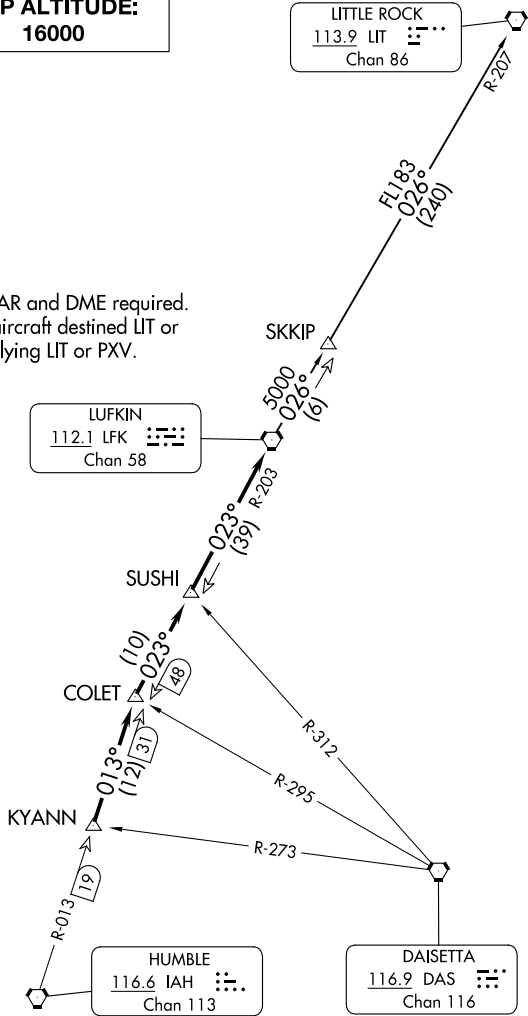

LUFKIN THREE DEPARTURE

D-ATIS
 124.6
 CLNC DEL
 125.45
 CPDLC
 GND CON
 121.9
 HOBBY TOWER
 118.7 256.9
 HOUSTON DEP CON
 132.25 285.425

TOP ALTITUDE:
16000

LITTLE ROCK
 113.9 LIT
 Chan 86

NOTE: RADAR and DME required.
 NOTE: For aircraft destined LIT or
 overflying LIT or PXV.

LUFKIN
 112.1 LFK
 Chan 58

HUMBLE
 116.6 IAH
 Chan 113

DAISETTA
 116.9 DAS
 Chan 116

TAKEOFF MINIMUMS
 Rwy 4, 13L/R, 31L/R: Standard.
 Rwy 22: Standard with minimum climb of 290' per
 NM to 1500.

SC-5, 08 AUG 2024 to 05 SEP 2024

SC-5, 08 AUG 2024 to 05 SEP 2024

NOTE: Chart not to scale.

(CONTINUED ON FOLLOWING PAGE)