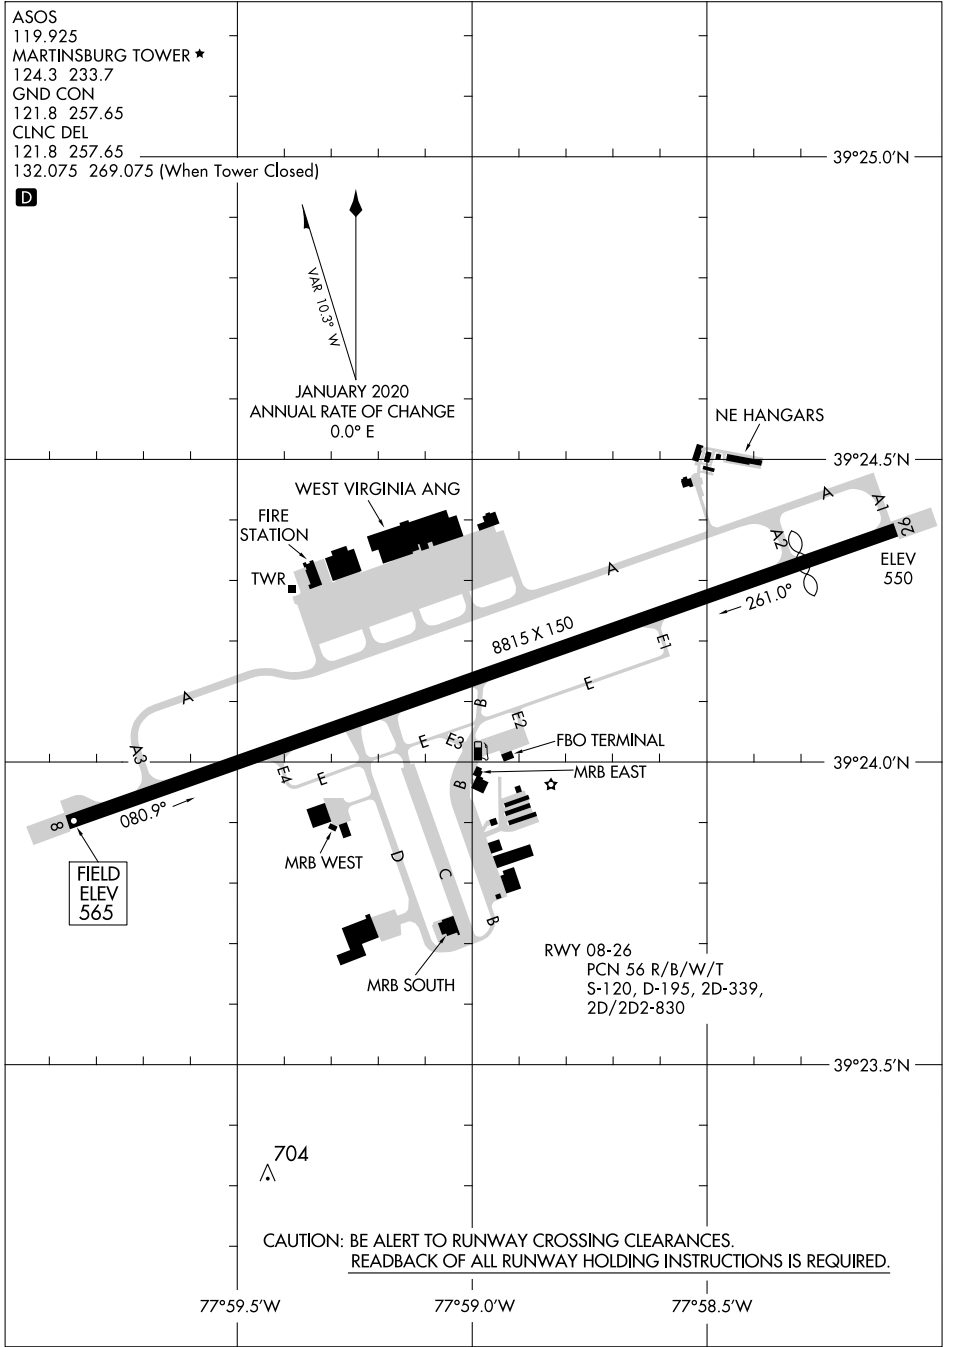

22195 **AIRPORT DIAGRAM** EASTERN WV RGNL/SHEPHERD FLD (MR.B)
 AL-249 (FAA) MARTINSBURG, WEST VIRGINIA

NE-4, 08 AUG 2024 to 05 SEP 2024

NE-4, 08 AUG 2024 to 05 SEP 2024

AIRPORT DIAGRAM MARTINSBURG, WEST VIRGINIA
 22195 EASTERN WV RGNL/SHEPHERD FLD (MR.B)