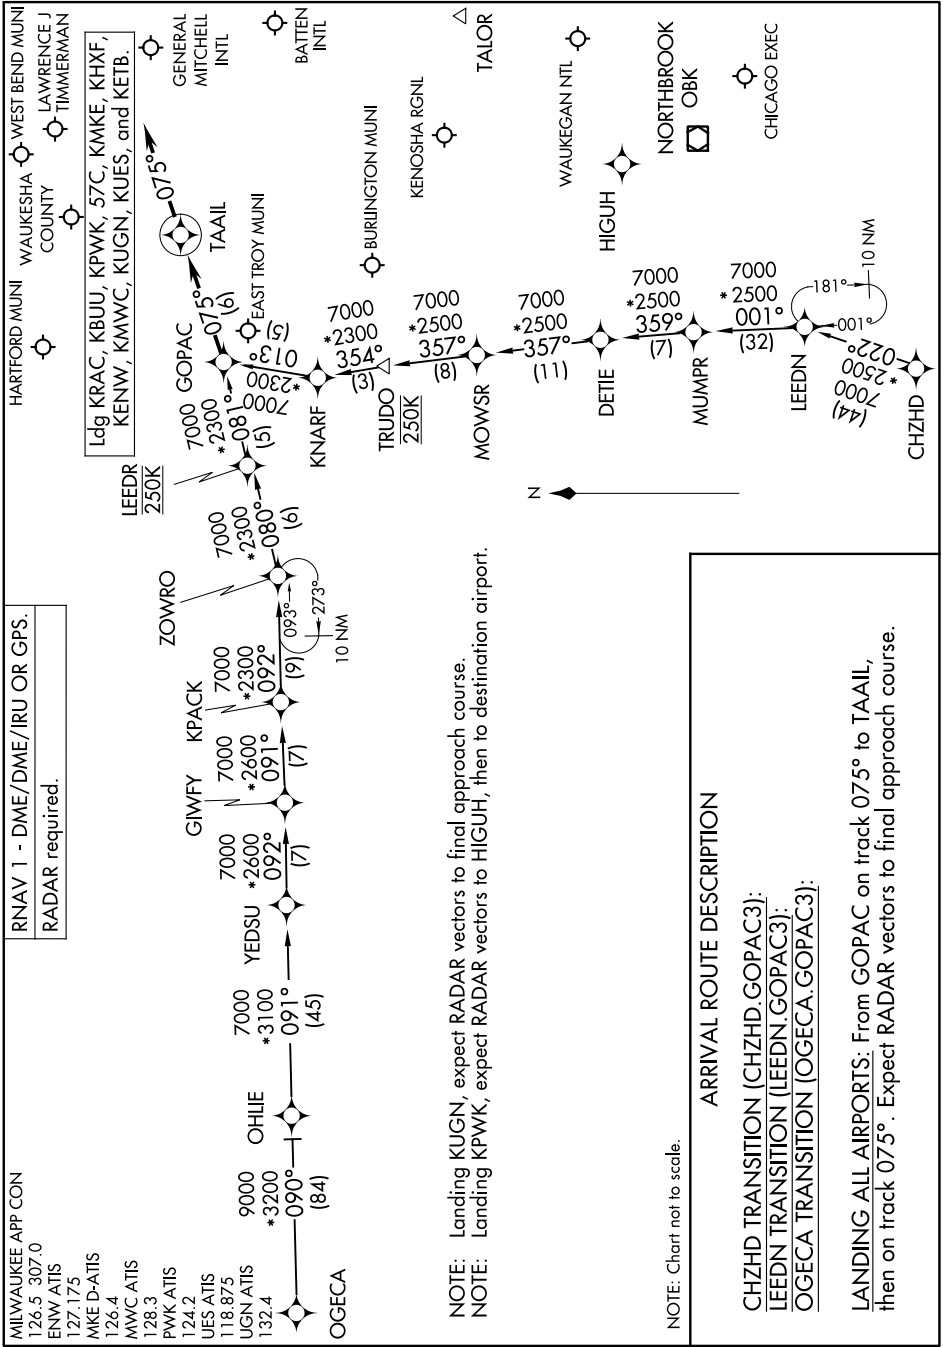

GOPAC THREE ARRIVAL(RNAV)

AL-262 (FAA)

MILWAUKEE, WISCONSIN

EC-3, 08 AUG 2024 to 05 SEP 2024

GOPAC THREE ARRIVAL(RNAV)

MILWAUKEE, WISCONSIN

ARRIVAL ROUTE DESCRIPTION

CHZHD TRANSITION (CHZHD.GOPAC3):
LEEDN TRANSITION (LEEDN.GOPAC3):
OGECA TRANSITION (OGECA.GOPAC3):

LANDING ALL AIRPORTS: From GOPAC on track 075° to TAAIL, then on track 075°. Expect RADAR vectors to final approach course.

EC-3, 08 AUG 2024 to 05 SEP 2024