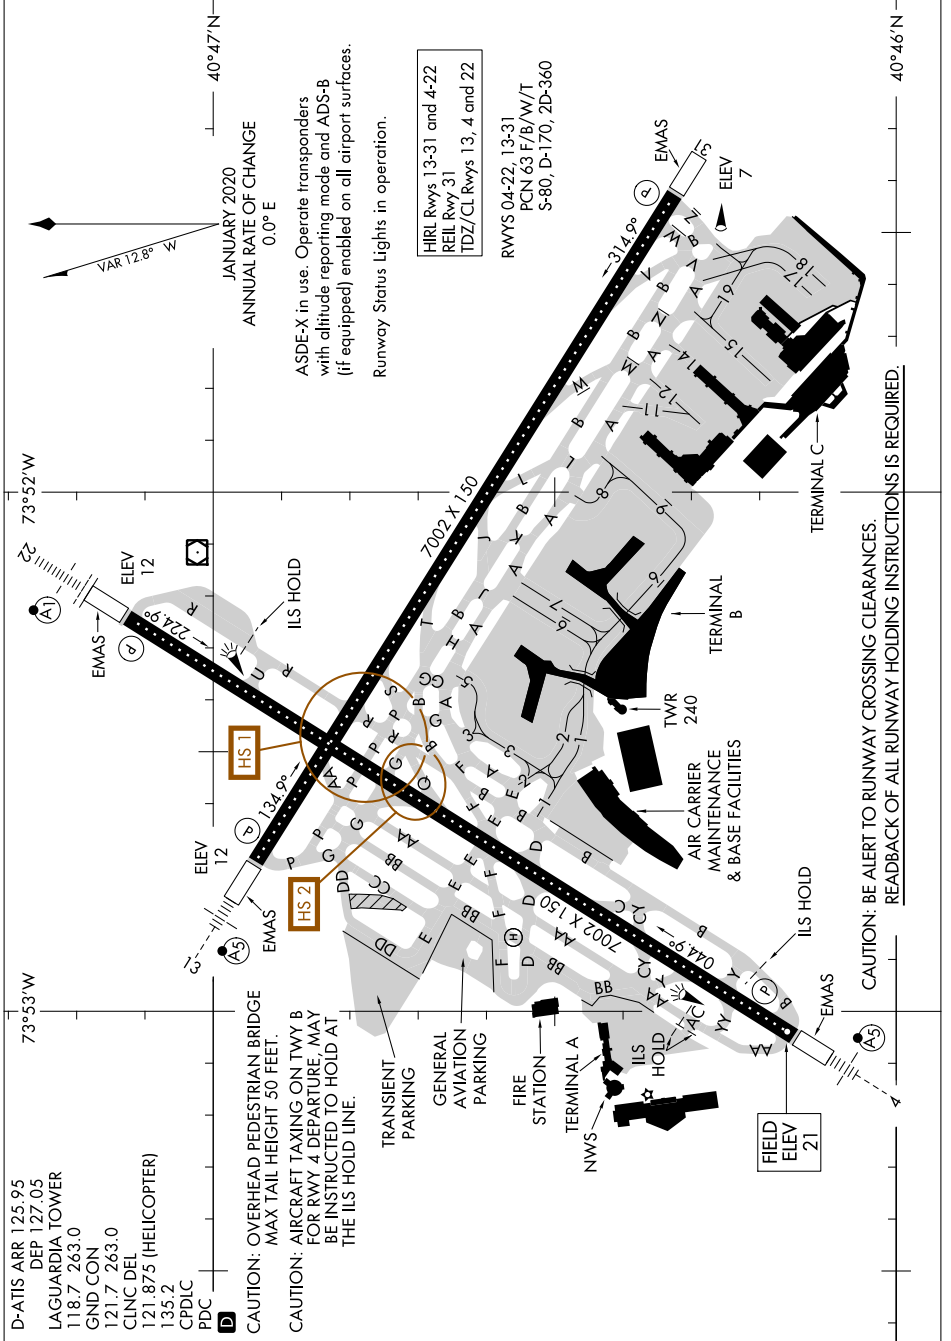

AIRPORT DIAGRAM

AL-289 (FAA)

LAGUARDIA (LGA)
NEW YORK, NEW YORK

NE-2, 08 AUG 2024 to 05 SEP 2024

CAUTION: BE ALERT TO RUNWAY CROSSING CLEARANCES.
READBACK OF ALL RUNWAY HOLDING INSTRUCTIONS IS REQUIRED.

AIRPORT DIAGRAM

NEW YORK, NEW YORK
LAGUARDIA (LGA)

NE-2, 08 AUG 2024 to 05 SEP 2024