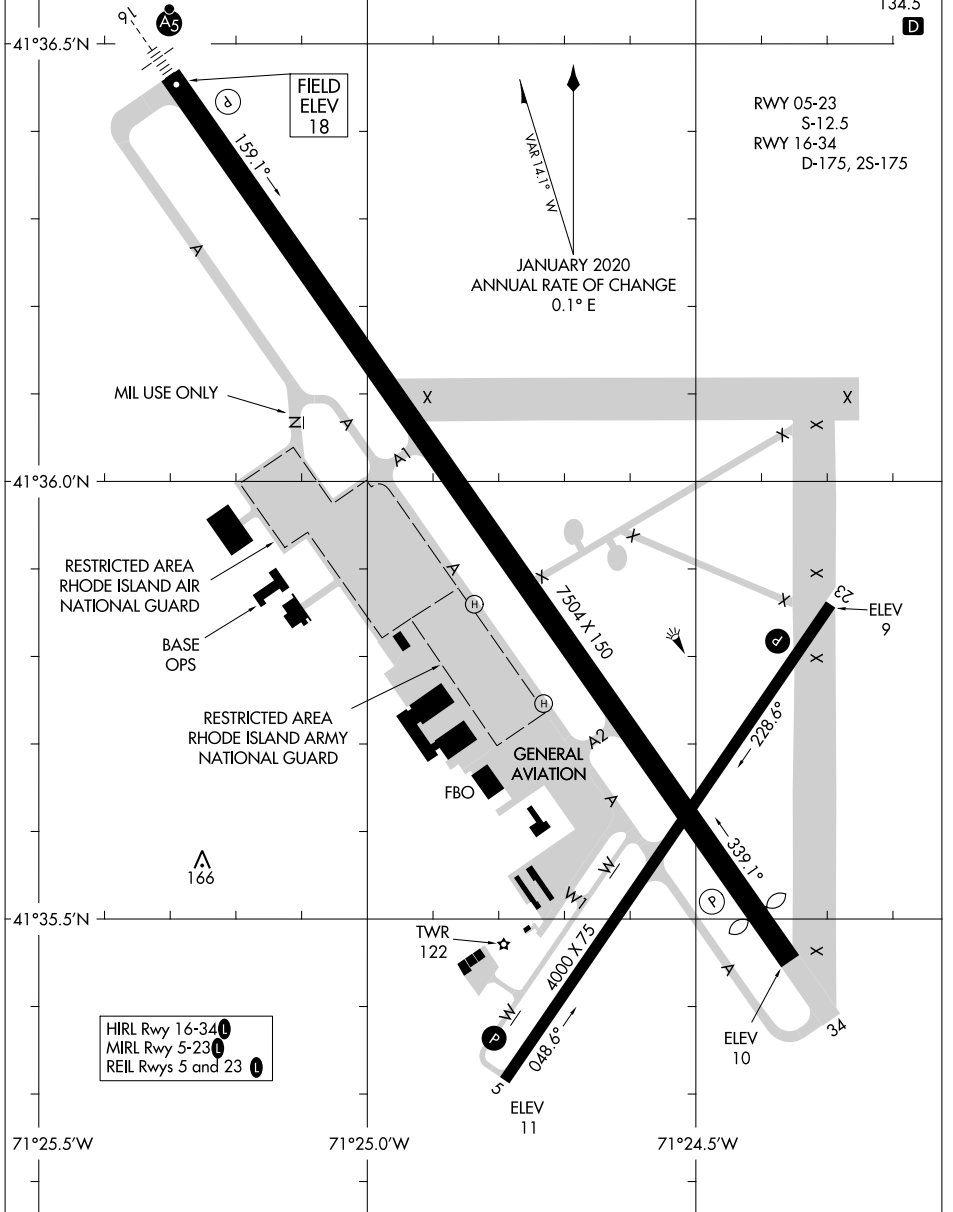

AIRPORT DIAGRAM

AL-338 (FAA)

QUONSET STATE (OQU)
NORTH KINGSTOWN, RHODE ISLAND

CAUTION: BE ALERT TO RUNWAY CROSSING CLEARANCES.
READBACK OF ALL RUNWAY HOLDING INSTRUCTIONS IS REQUIRED.

ATIS* 118.6
QUONSET TOWER* 126.35 (CTAF) 252.9
GND CON 134.5
CLNC DEL 134.5
D

NE-1, 08 AUG 2024 to 05 SEP 2024

NE-1, 08 AUG 2024 to 05 SEP 2024

AIRPORT DIAGRAM

NORTH KINGSTOWN, RHODE ISLAND
QUONSET STATE (OQU)