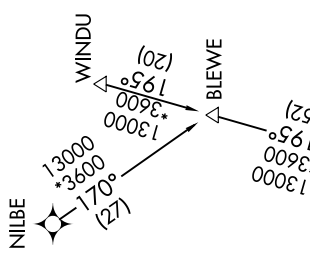

QERVO ONE ARRIVAL (RNAV) Transition Routes

SAN ANTONIO, TEXAS

SC-3, 08 AUG 2024 to 05 SEP 2024

- BLEWE TRANSITION (BLEWE.QERVO1)
- CAAGE TRANSITION (CAAGE.QERVO1)
- LEAD TRANSITION (LEAD.QERVO1)
- MOLLR TRANSITION (MOLLR.QERVO1)
- NILBE TRANSITION (NILBE.QERVO1)
- WAILN TRANSITION (WAILN.QERVO1)
- WINDU TRANSITION (WINDU.QERVO1)

RNAV 1-DME/DME/IRU or GPS.
RADAR required.

SAN ANTONIO APP CON
127.1 269.1
BAZ ATIS
119.325
KRND ATIS*
290.525
KSKF ATIS
120.45 273.5
SAT D-ATIS
118.9
SSF ATIS
128.8

NOTE: Jet and turboprop aircraft only.
NOTE: WAILN Transition for Houston terminal Area Departures only.

(CONTINUED ON FOLLOWING PAGE)

NOTE: Chart not to scale.

SC-3, 08 AUG 2024 to 05 SEP 2024

QERVO ONE ARRIVAL (RNAV) Transition Routes

SAN ANTONIO, TEXAS