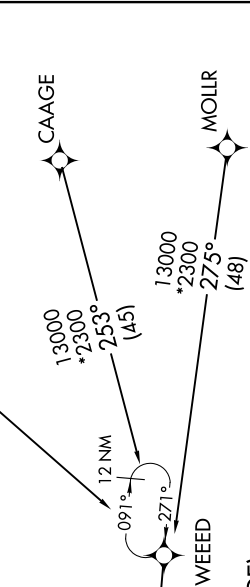

QERVO ONE ARRIVAL (RNAV) Transition Routes

SAN ANTONIO, TEXAS

SC-3, 08 AUG 2024 to 05 SEP 2024

- BLEWE TRANSITION (BLEWE.QERVO1)
- CAAGE TRANSITION (CAAGE.QERVO1)
- LEAD TRANSITION (LEAD.QERVO1)
- MOLLR TRANSITION (MOLLR.QERVO1)
- NILBE TRANSITION (NILBE.QERVO1)
- WAILN TRANSITION (WAILN.QERVO1)
- WINDU TRANSITION (WINDU.QERVO1)

RNAV 1-DME/DME/IRU or GPS.
RADAR required.

SAN ANTONIO APP CON
127.1 269.1
BAZ ATIS
119.325
KRND ATIS*
290.525
KSKF ATIS
120.45 273.5
SAT D-ATIS
118.9
SSF ATIS
128.8

NOTE: Jet and turboprop aircraft only.
NOTE: WAILN Transition for Houston terminal Area Departures only.

(CONTINUED ON FOLLOWING PAGE)

NOTE: Chart not to scale.

SC-3, 08 AUG 2024 to 05 SEP 2024

QERVO ONE ARRIVAL (RNAV) Transition Routes

SAN ANTONIO, TEXAS