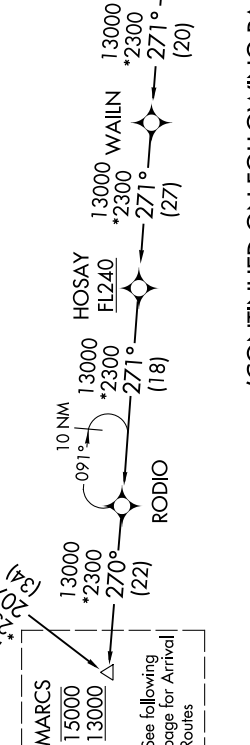

QERVO ONE ARRIVAL (RNAV) Transition Routes

SAN ANTONIO, TEXAS

SC-3, 08 AUG 2024 to 05 SEP 2024

- BLEWE TRANSITION (BLEWE.QERVO1)
- CAAGE TRANSITION (CAAGE.QERVO1)
- LEAD TRANSITION (LEAD.QERVO1)
- MOLLR TRANSITION (MOLLR.QERVO1)
- NILBE TRANSITION (NILBE.QERVO1)
- WAILN TRANSITION (WAILN.QERVO1)
- WINDU TRANSITION (WINDU.QERVO1)

RNAV 1-DME/DME/IRU or GPS.
RADAR required.

SAN ANTONIO APP CON
127.1 269.1
BAZ ATIS
119.325
KRND ATIS*
290.525
KSKF ATIS
120.45 273.5
SAT D-ATIS
118.9
SSF ATIS
128.8

NOTE: Jet and turboprop aircraft only.
NOTE: WAILN Transition for Houston terminal Area Departures only.

(CONTINUED ON FOLLOWING PAGE)

NOTE: Chart not to scale.

SC-3, 08 AUG 2024 to 05 SEP 2024

QERVO ONE ARRIVAL (RNAV) Transition Routes

SAN ANTONIO, TEXAS