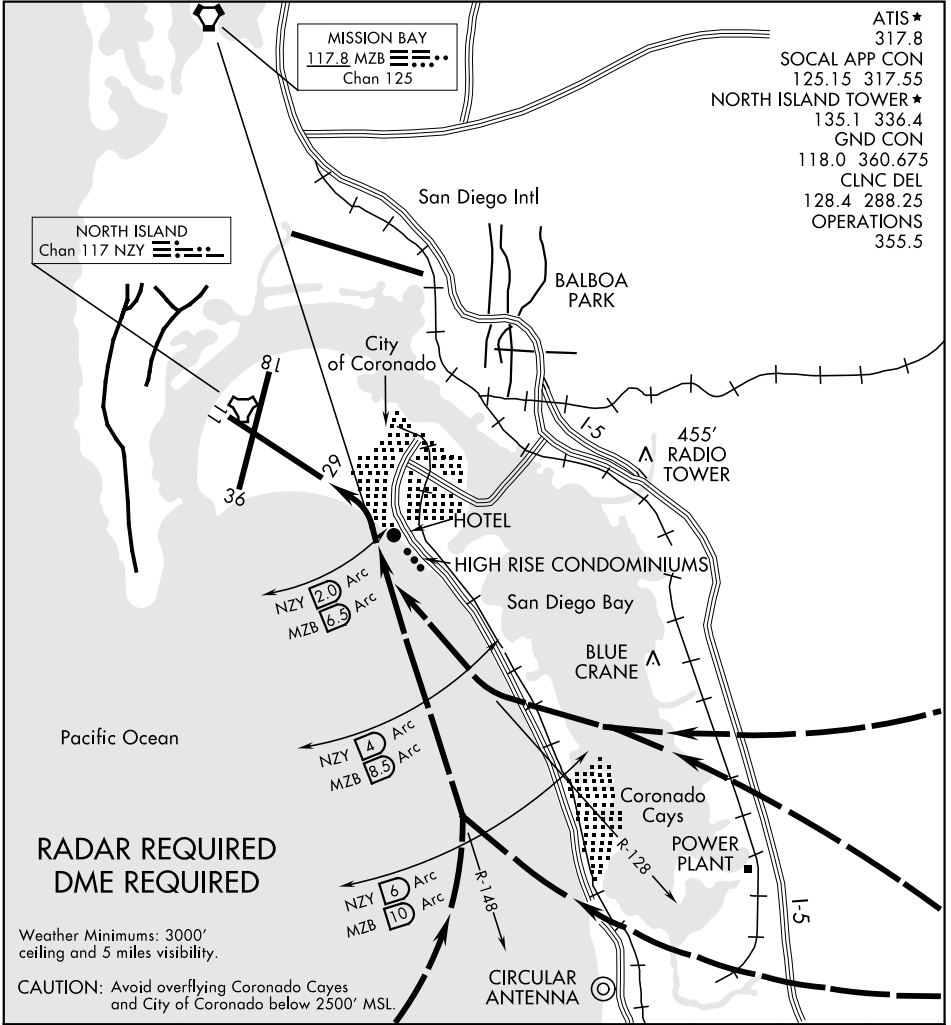

HOTEL VISUAL RWY 29

AL-374 [USN]

NORTH ISLAND NAS (HALSEY FIELD) (KNZY)

SAN DIEGO, CALIFORNIA

SW-3, 08 AUG 2024 to 05 SEP 2024

SW-3, 08 AUG 2024 to 05 SEP 2024

1	2	3	4	5	6	7	8	9	10

HOTEL VISUAL RWY 29

Aircraft avoid overflying Coronado Cayes and City of Coronado below 2500' MSL. Proceed visually via the NZY R-128 or MZB R-148 until reaching NZY 2 DME / MZB 6.5 DME, then maneuver to runway centerline for straight-in Runway 29.

HOTEL VISUAL RWY 29

32°42'N-117°13'W

SAN DIEGO, CALIFORNIA

NORTH ISLAND NAS (HALSEY FIELD) (KNZY)