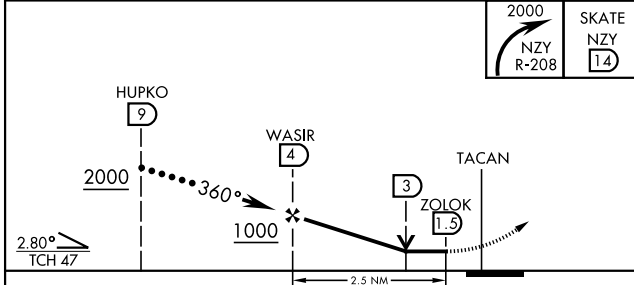

HI-TACAN Z RWY 36

AL-374 [USN]

NORTH ISLAND NAS (HALSEY FIELD) (KNZY)

TACAN NZY Chan 117	APCH CRS 360°	Rwy ldg TDZE 19 Arprt Elev 26
------------------------------	-------------------------	---

▼ * When ALS inop, increase vis to 2 miles.

MISSED APPROACH: Climbing right turn to 2000 intercept the NZY TACAN R-208 to SKATE and hold.

ATIS ★ 317.8	SOCAL APP CON 125.15 317.55	TOWER ★ 135.1 336.4	GND CON 118.0 360.675	CLNC DEL 128.4 288.25	PAR/ASR
------------------------	---------------------------------------	-------------------------------	---------------------------------	---------------------------------	---------

EMERG SAFE ALT 100 NM 13,600

CATEGORY	C	D	E
S-36 *	760-1 7/8 741 (800-1 7/8)		
CIRCLING	NOT AUTHORIZED		

HI-TACAN Z RWY 36

SW-3, 08 AUG 2024 to 05 SEP 2024

SW-3, 08 AUG 2024 to 05 SEP 2024