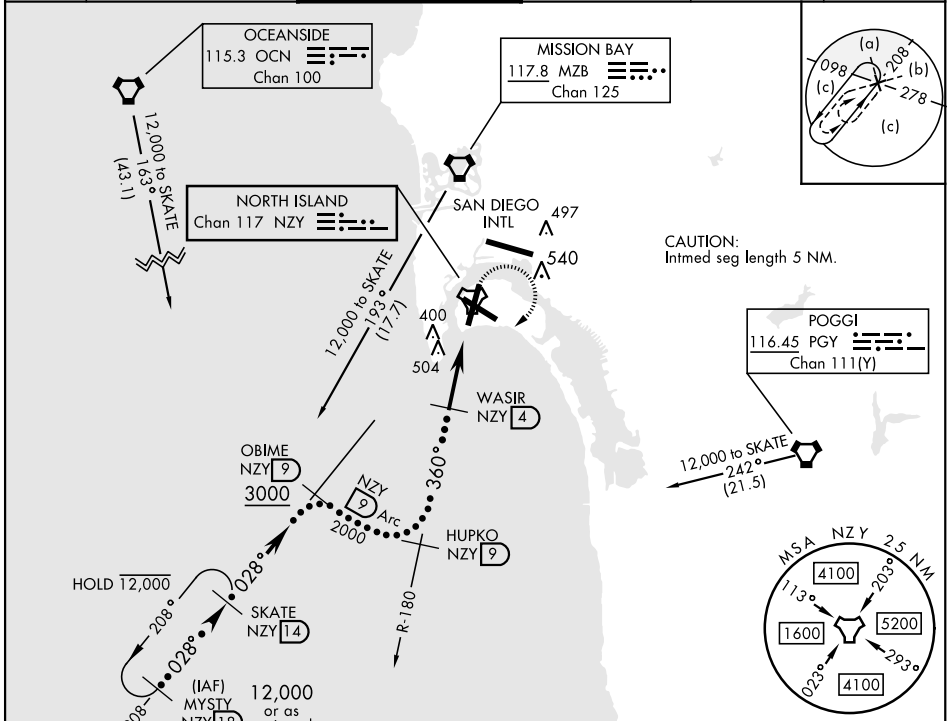

HI-TACAN Z RWY 36

AL-374 [USN]

NORTH ISLAND NAS (HALSEY FIELD) (KNZY)

TACAN NZY Chan 117	APCH CRS 360°	Rwy ldg TDZE 19 Arprt Elev 26
------------------------------	-------------------------	---

▼ * When ALS inop, increase vis to 2 miles.

MISSED APPROACH: Climbing right turn to 2000 intercept the NZY TACAN R-208 to SKATE and hold.

ATIS ★ 317.8	SOCAL APP CON 125.15 317.55	TOWER ★ 135.1 336.4	GND CON 118.0 360.675	CLNC DEL 128.4 288.25	PAR/ASR
------------------------	---------------------------------------	-------------------------------	---------------------------------	---------------------------------	---------

EMERG SAFE ALT 100 NM 13,600

CATEGORY	C	D	E
S-36 *	760-1 7/8 741 (800-1 7/8)		
CIRCLING	NOT AUTHORIZED		

HI-TACAN Z RWY 36

SW-3, 08 AUG 2024 to 05 SEP 2024

SW-3, 08 AUG 2024 to 05 SEP 2024