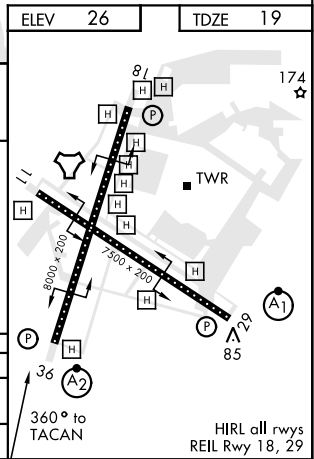

HI-TACAN Z RWY 36

AL-374 [USN]

NORTH ISLAND NAS (HALSEY FIELD) (KNZY)

TACAN NZY Chan 117	APCH CRS 360°	Rwy ldg TDZE 19 Arprt Elev 26
------------------------------	-------------------------	---

▼ * When ALS inop, increase vis to 2 miles.

MISSED APPROACH: Climbing right turn to 2000 intercept the NZY TACAN R-208 to SKATE and hold.

ATIS ★ 317.8	SOCAL APP CON 125.15 317.55	TOWER ★ 135.1 336.4	GND CON 118.0 360.675	CLNC DEL 128.4 288.25	PAR/ASR
------------------------	---------------------------------------	-------------------------------	---------------------------------	---------------------------------	---------

EMERG SAFE ALT 100 NM 13,600

CATEGORY	C	D	E
S-36 *	760-1 7/8 741 (800-1 7/8)		
CIRCLING	NOT AUTHORIZED		

HI-TACAN Z RWY 36

SW-3, 08 AUG 2024 to 05 SEP 2024

SW-3, 08 AUG 2024 to 05 SEP 2024