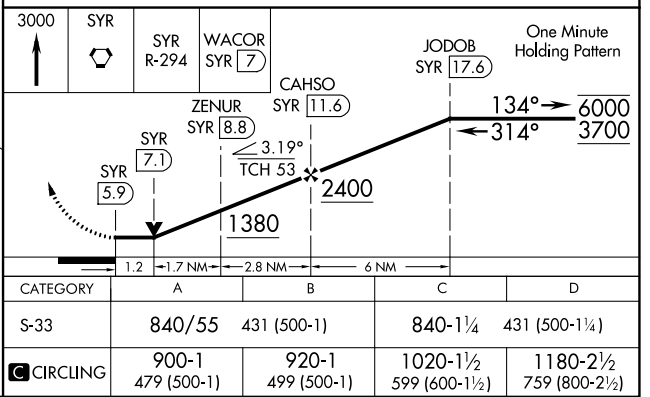

VORTAC SYR 117.0 Chan 117	APP CRS 314°	Rwy ldg TDZE Apt Elev	7500 409 421
--	------------------------	-----------------------------	---

TACAN RWY 33

SYRACUSE HANCOCK INTL (SYR)

▼ Rwy 33 helicopter visibility reduction below 3/4 SM NA.
▲ MISSED APPROACH: Climb to 3000 direct SYR VORTAC and on SYR VORTAC R-294 to WACOR/7 DME and hold.

ATIS 124.225	SYRACUSE APP CON 126.125 269.125	SYRACUSE TOWER 120.3 239.0	GND CON 121.7 348.6	CLNC DEL 125.05 257.775
------------------------	--	--------------------------------------	-------------------------------	-----------------------------------

ELEV 421	D	TDZE 409
----------	----------	----------

NE-2, 08 AUG 2024 to 05 SEP 2024

NE-2, 08 AUG 2024 to 05 SEP 2024