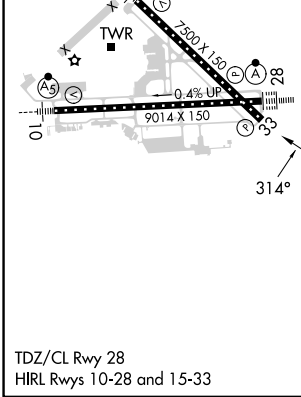

NE-2, 08 AUG 2024 to 05 SEP 2024

NE-2, 08 AUG 2024 to 05 SEP 2024