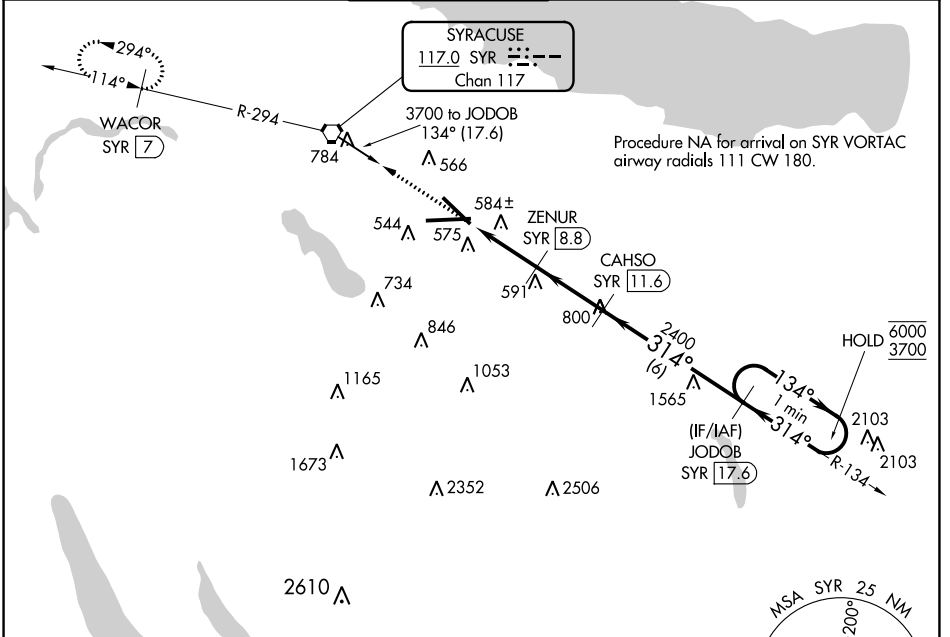

VORTAC SYR 117.0 Chan 117	APP CRS 314°	Rwy ldg TDZE Apt Elev	7500 409 421
--	------------------------	-----------------------------	---

TACAN RWY 33

SYRACUSE HANCOCK INTL (SYR)

▼ Rwy 33 helicopter visibility reduction below 3/4 SM NA.
▲ MISSED APPROACH: Climb to 3000 direct SYR VORTAC and on SYR VORTAC R-294 to WACOR/7 DME and hold.

ATIS 124.225	SYRACUSE APP CON 126.125 269.125	SYRACUSE TOWER 120.3 239.0	GND CON 121.7 348.6	CLNC DEL 125.05 257.775
------------------------	--	--------------------------------------	-------------------------------	-----------------------------------

ELEV 421	D	TDZE 409
----------	----------	----------

NE-2, 08 AUG 2024 to 05 SEP 2024

NE-2, 08 AUG 2024 to 05 SEP 2024