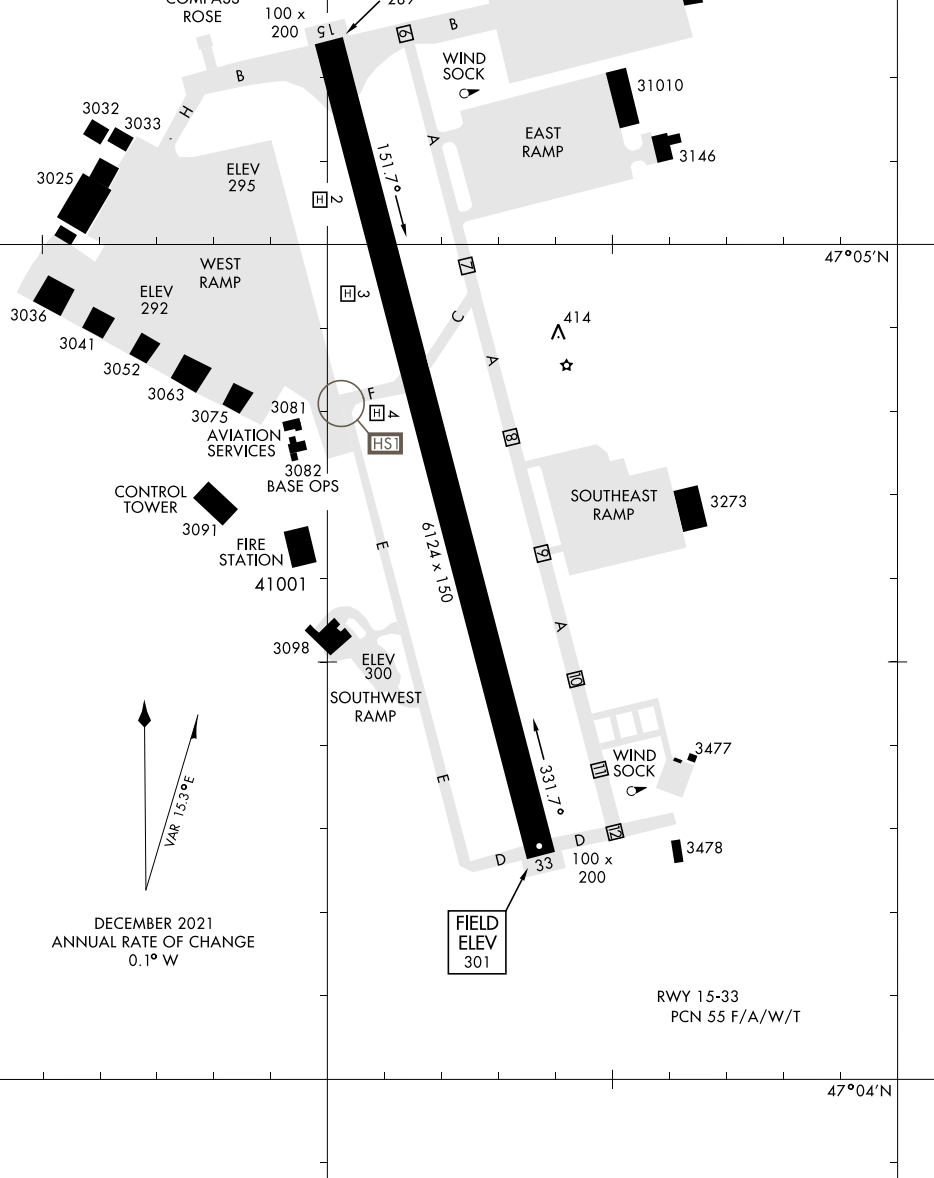

AIRPORT DIAGRAM

ATIS
 124.65 306.2
 TOWER ★
 119.325 (CTAF)
 256.8
 GND CON
 121.9 290.2
 CLNC DEL
 121.9 290.2

NW-1, 08 AUG 2024 to 05 SEP 2024

NW-1, 08 AUG 2024 to 05 SEP 2024

AIRPORT DIAGRAM