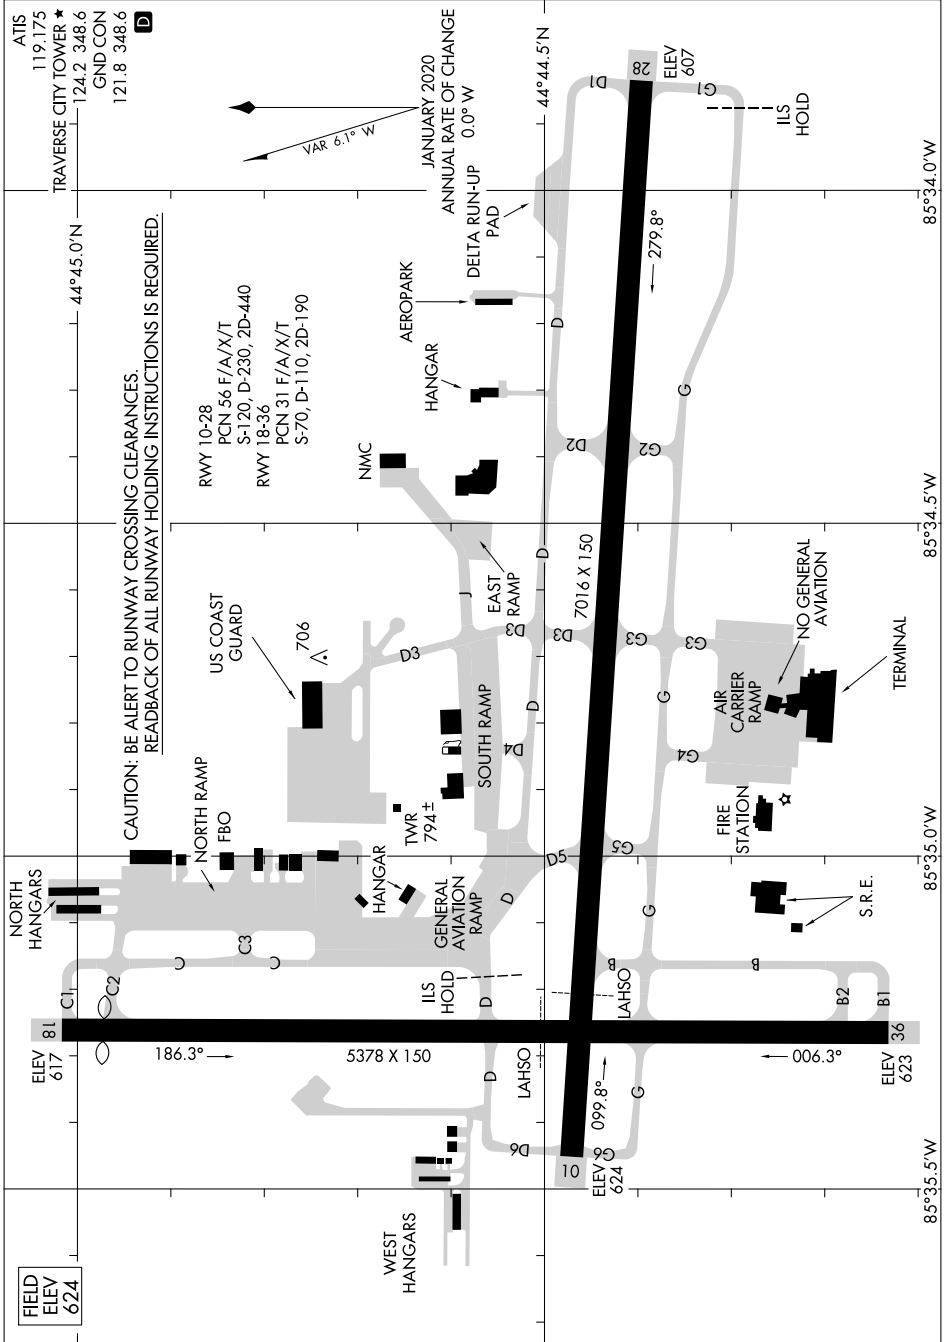

AIRPORT DIAGRAM

AL-425 (FAA)

CHERRY CAPITAL (TVC)
TRAVERSE CITY, MICHIGAN

EC-1, 08 AUG 2024 to 05 SEP 2024

EC-1, 08 AUG 2024 to 05 SEP 2024

AIRPORT DIAGRAM

TRAVERSE CITY, MICHIGAN
CHERRY CAPITAL (TVC)