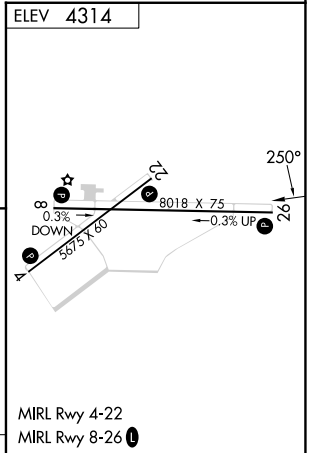

VORTAC DMN 108.6 Chan 23	APP CRS 250°	Rwy Idg TDZE Aprt Elev N/A N/A 4314
--	------------------------	---

VOR-B
DEMING MUNI (DMN)

⚠ Circling to Rwy 26 NA at night. MISSED APPROACH: Climb to 5800 then climbing right turn to 8000 direct DMN VORTAC and hold. Continue to climb-in-hold to 8000.

ASOS 118.525	ALBUQUERQUE CENTER 128.2 285.5	UNICOM 122.8 (CTAF)
------------------------	--	-------------------------------

CATEGORY	A	B	C	D	FAF to MAP 5 NM					
CIRCLING	4820-1 506 (600-1)	4940-1 626 (700-1)	5020-2 706 (800-2)	5020-2¼ 706 (800-2¼)	Knots	60	90	120	150	180
					Min:Sec	5:00	3:20	2:30	2:00	1:40