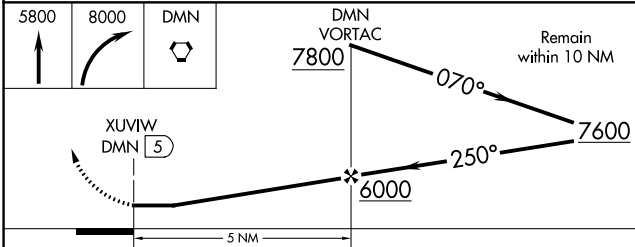

VORTAC DMN 108.6 Chan 23	APP CRS 250°	Rwy Idg TDZE Aprt Elev N/A N/A 4314
--	------------------------	---

VOR-B
DEMING MUNI (DMN)

⚠ Circling to Rwy 26 NA at night. MISSED APPROACH: Climb to 5800 then climbing right turn to 8000 direct DMN VORTAC and hold. Continue to climb-in-hold to 8000.

ASOS 118.525	ALBUQUERQUE CENTER 128.2 285.5	UNICOM 122.8 (CTAF)
------------------------	--	-------------------------------

CATEGORY	A	B	C	D	FAF to MAP 5 NM					
CIRCLING	4820-1 506 (600-1)	4940-1 626 (700-1)	5020-2 706 (800-2)	5020-2¼ 706 (800-2¼)	Knots	60	90	120	150	180
					Min:Sec	5:00	3:20	2:30	2:00	1:40