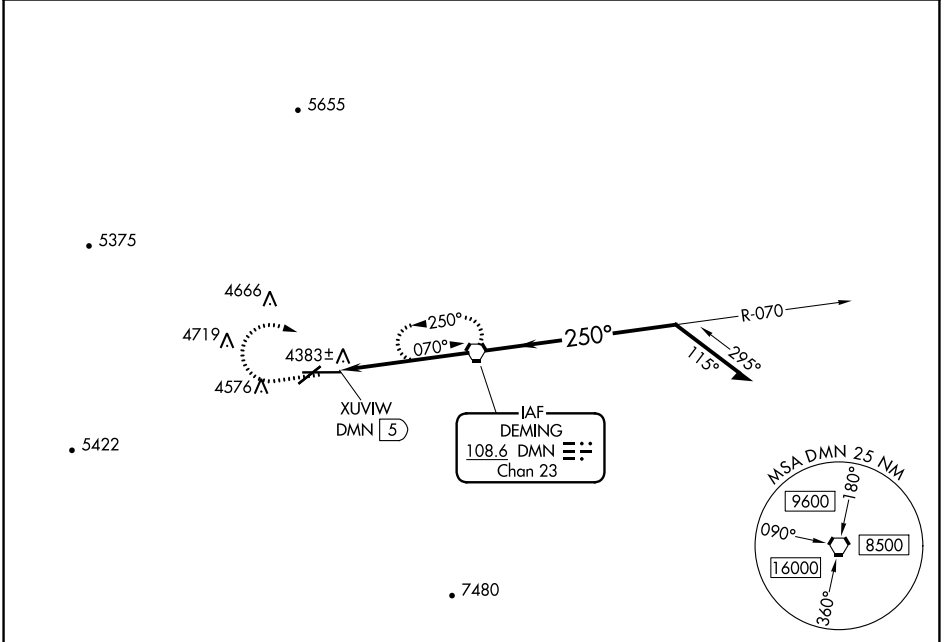

VORTAC DMN 108.6 Chan 23	APP CRS 250°	Rwy Idg TDZE Aprt Elev N/A N/A 4314
--	------------------------	---

VOR-B
DEMING MUNI (DMN)

⚠ Circling to Rwy 26 NA at night. MISSED APPROACH: Climb to 5800 then climbing right turn to 8000 direct DMN VORTAC and hold. Continue to climb-in-hold to 8000.

ASOS 118.525	ALBUQUERQUE CENTER 128.2 285.5	UNICOM 122.8 (CTAF)
------------------------	--	-------------------------------

CATEGORY	A	B	C	D	FAF to MAP 5 NM					
CIRCLING	4820-1 506 (600-1)	4940-1 626 (700-1)	5020-2 706 (800-2)	5020-2¼ 706 (800-2¼)	Knots	60	90	120	150	180
					Min:Sec	5:00	3:20	2:30	2:00	1:40

SW-1, 08 AUG 2024 to 05 SEP 2024

SW-1, 08 AUG 2024 to 05 SEP 2024