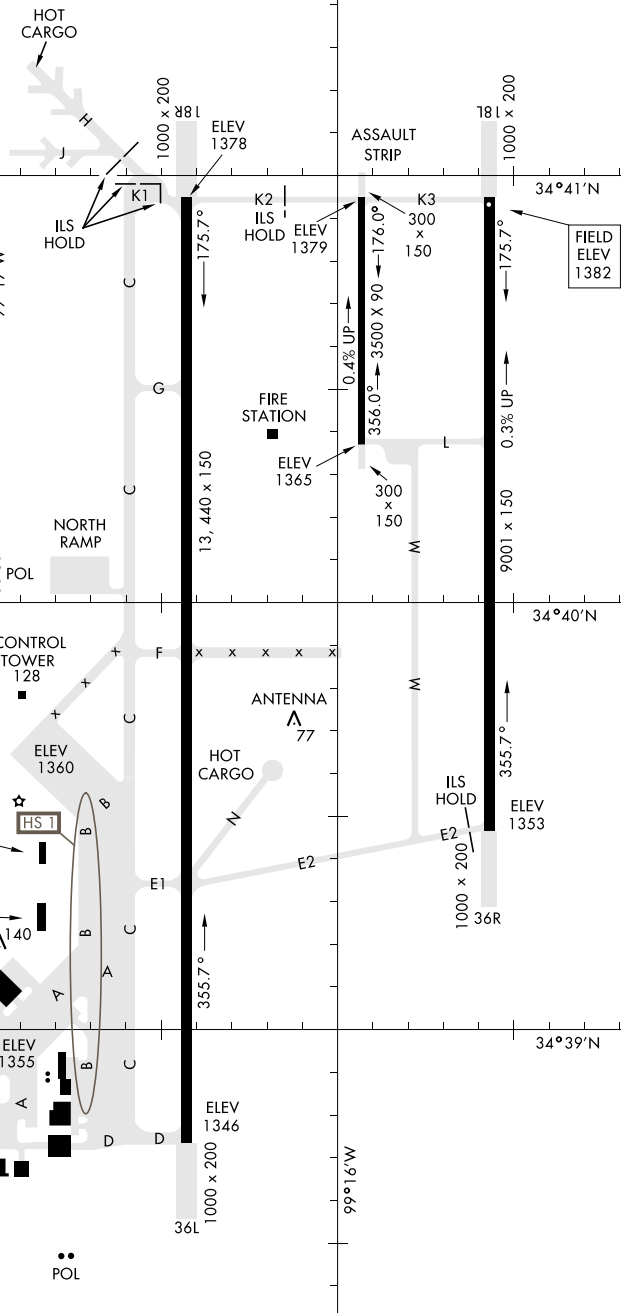

AIRPORT DIAGRAM

AL-482 [USAF]

ALTUS AFB (KLTS)

ALTUS, OKLAHOMA

ATIS ★ 109.8 273.5
 TOWER ★
 119.65 254.4
 GND CON
 121.85 275.8
 CLNC DEL
 120.65 284.7

MAY 2022
 ANNUAL RATE OF CHANGE
 0.1° W

FIELD ELEV 1382

RWY 18R-36L
 PCN 61 R/B/W/T
 RWY 18L-36R
 PCN 32 R/B/W/T
 ASSAULT STRIP 176°-356°
 PCN 121 R/B/W/T

AIRPORT DIAGRAM

ALTUS, OKLAHOMA

ALTUS AFB (KLTS)

SC-1, 08 AUG 2024 to 05 SEP 2024

SC-1, 08 AUG 2024 to 05 SEP 2024