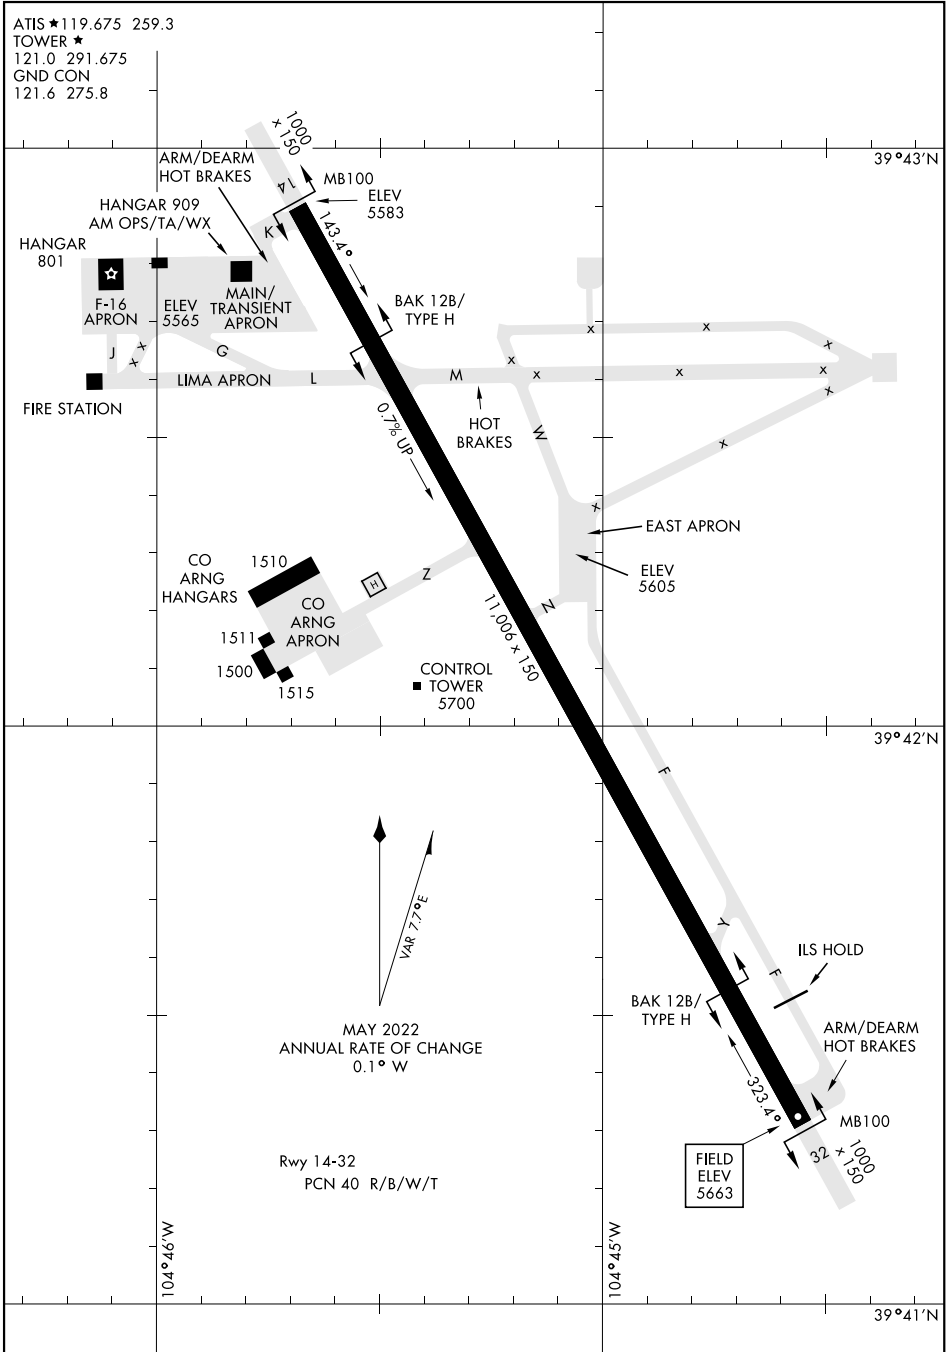

AIRPORT DIAGRAM

AL-538 [USAF]

BUCKLEY SFB (KBKF)

AURORA, COLORADO

ATIS ★ 119.675 259.3
 TOWER ★
 121.0 291.675
 GND CON
 121.6 275.8

SW-1, 08 AUG 2024 to 05 SEP 2024

SW-1, 08 AUG 2024 to 05 SEP 2024

AIRPORT DIAGRAM