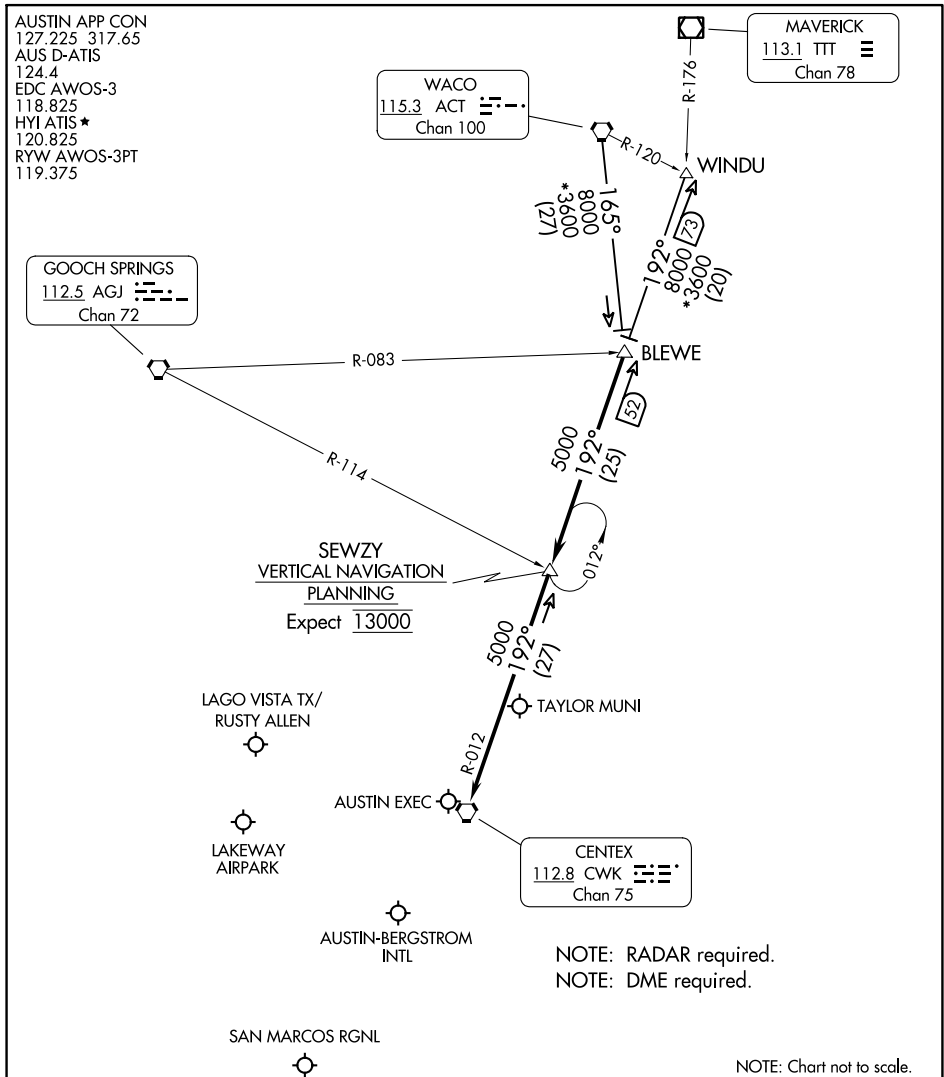

BLEWE FIVE ARRIVAL

AUSTIN, TEXAS

SC-3, 08 AUG 2024 to 05 SEP 2024

SC-3, 08 AUG 2024 to 05 SEP 2024

ARRIVAL ROUTE DESCRIPTION

WACO TRANSITION (ACT.BLEWE5): From over ACT VORTAC on ACT R-165 to BLEWE. Thence

WINDU TRANSITION (WINDU.BLEWE5): From over WINDU on CWK R-012 to BLEWE. Thence

. . . .From over BLEWE on CWK R-012 to SEWZY, then on CWK R-012 to CWK VORTAC. Expect vectors to final approach course at or prior to CWK VORTAC.

BLEWE FIVE ARRIVAL

AUSTIN, TEXAS