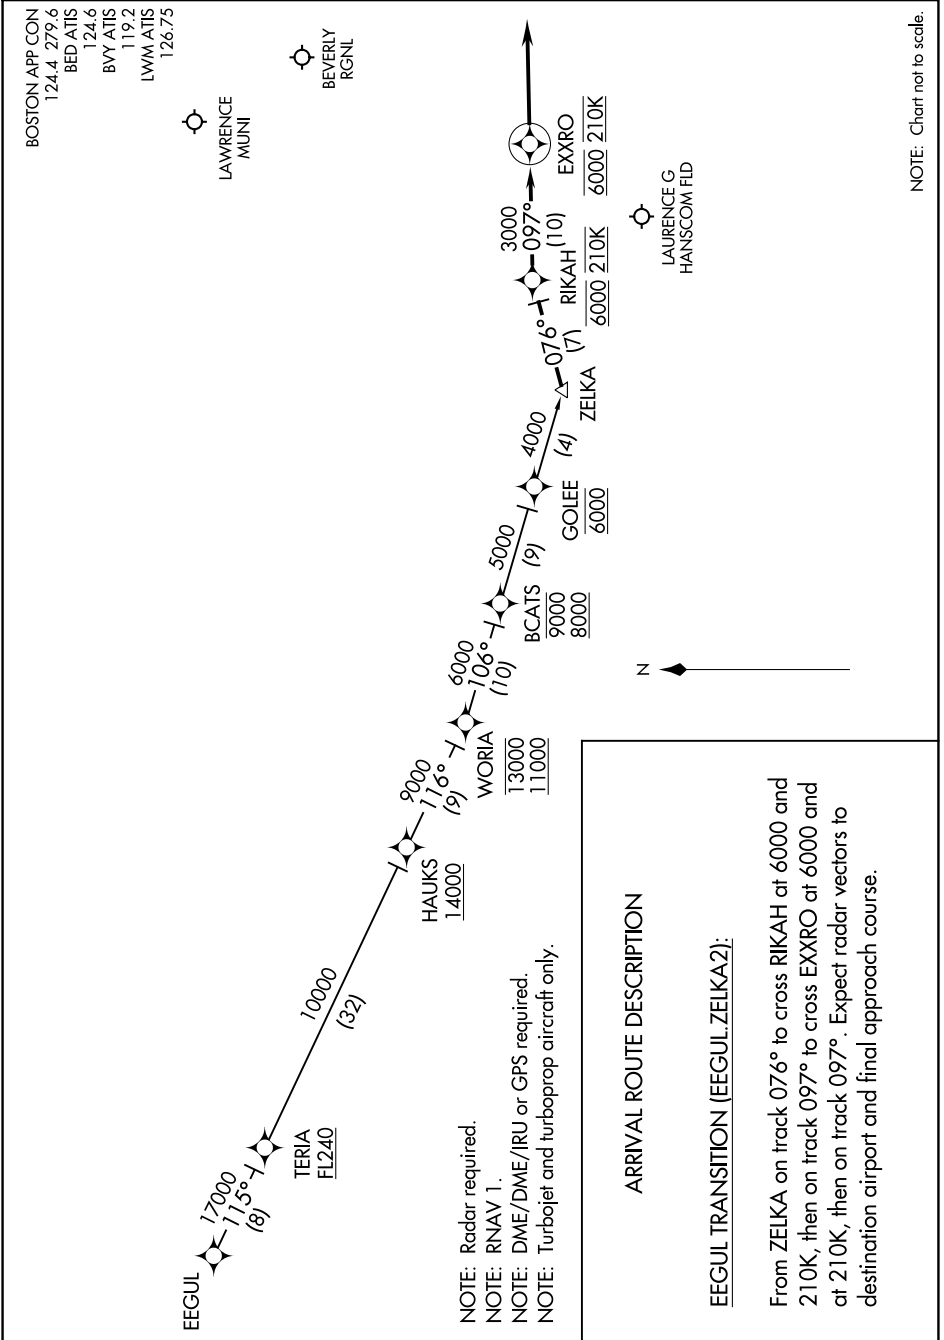

ZELKA TWO ARRIVAL (RNAV)

BEDFORD, MASSACHUSETTS

NE-1, 08 AUG 2024 to 05 SEP 2024

NOTE: Chart not to scale.

NE-1, 08 AUG 2024 to 05 SEP 2024

ZELKA TWO ARRIVAL (RNAV)

BEDFORD, MASSACHUSETTS