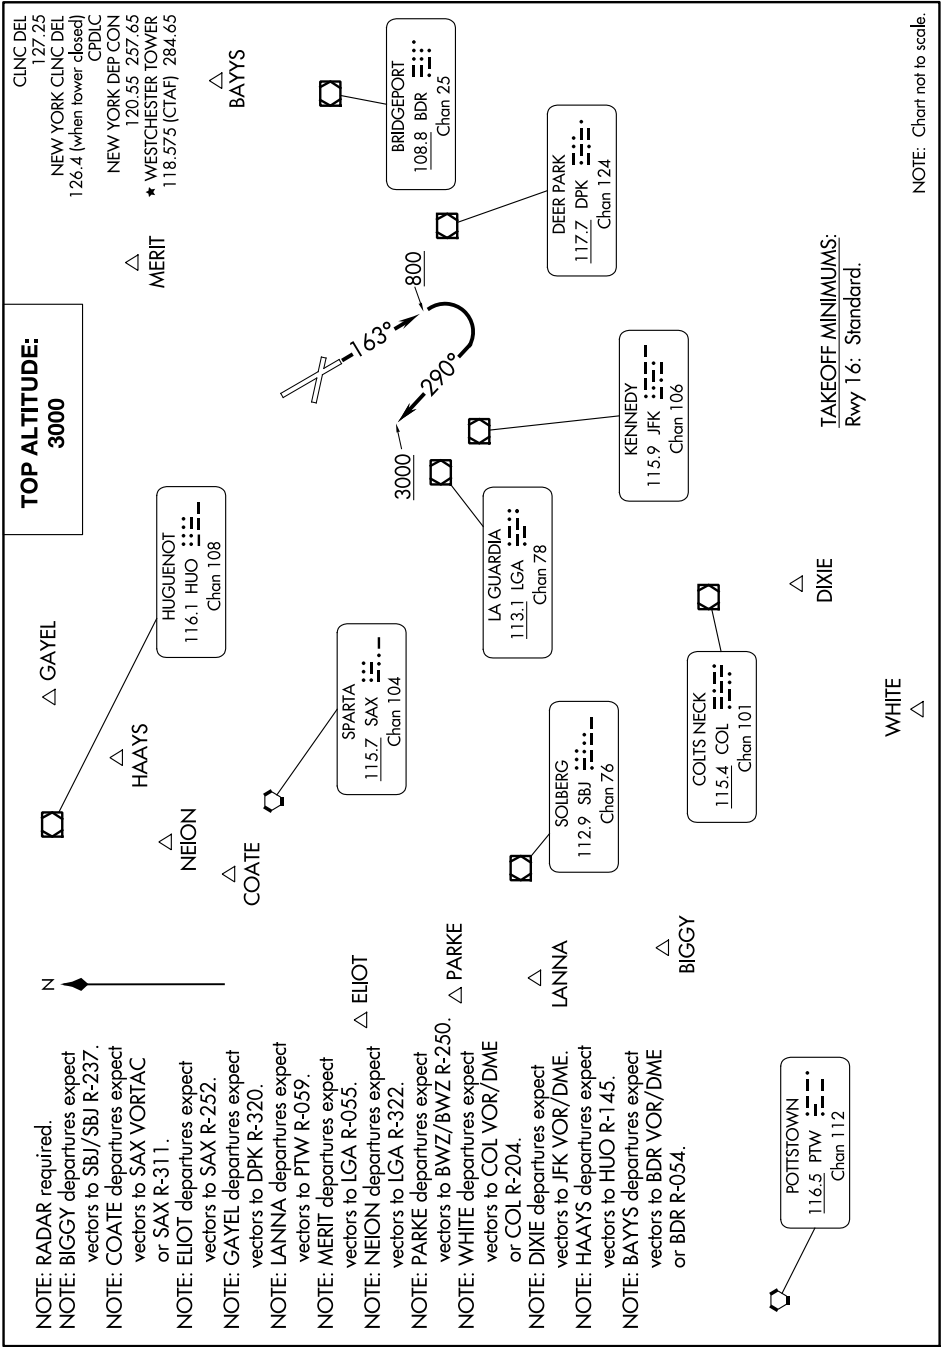

PROP ONE DEPARTURE

WHITE PLAINS, NEW YORK

NE-2, 08 AUG 2024 to 05 SEP 2024

PROP ONE DEPARTURE

NE-2, 08 AUG 2024 to 05 SEP 2024