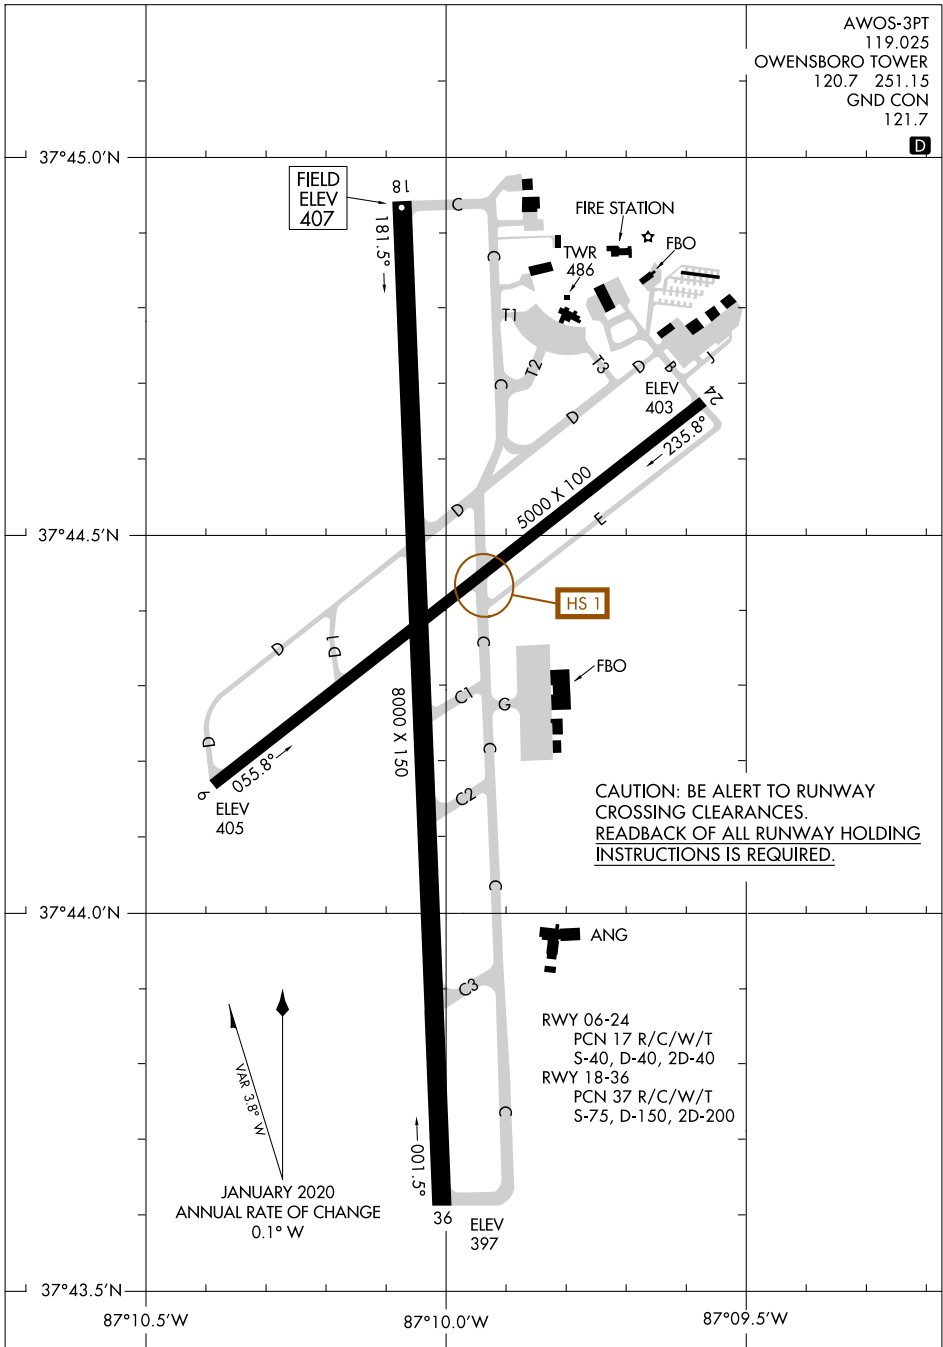

AIRPORT DIAGRAM

OWENSBORO/DAVISS COUNTY RGNL (OWB)
AL-707 (FAA) OWENSBORO, KENTUCKY

AWOS-3PT
119.025
OWENSBORO TOWER
120.7 251.15
GND CON
121.7

D

SE-1, 08 AUG 2024 to 05 SEP 2024

SE-1, 08 AUG 2024 to 05 SEP 2024

AIRPORT DIAGRAM

OWENSBORO, KENTUCKY
OWENSBORO/DAVISS COUNTY RGNL (OWB)