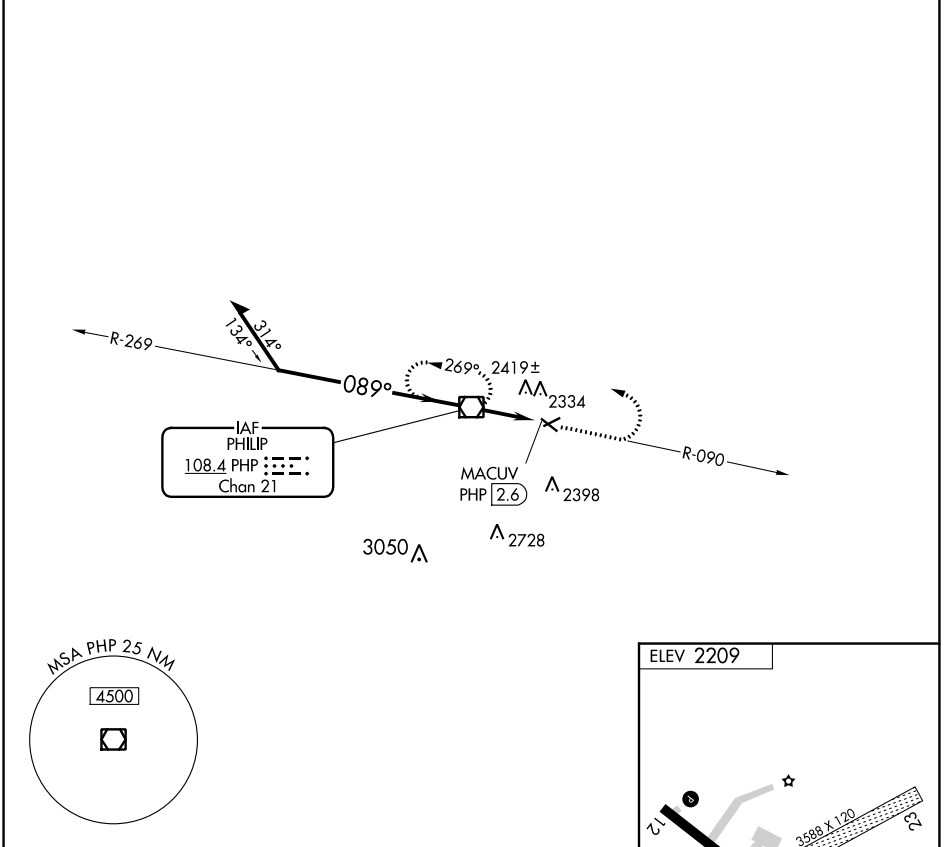

VOR/DME PHP 108.4 Chan 21	APP CRS 089°	Rwy Idg TDZE Apt Elev N/A N/A 2209
---	------------------------	--

VOR-A
PHILIP (PHP)

⚠ Circling to Rwy 12-30 NA at night. When local altimeter setting not received, use Pierre Rgnl altimeter setting and increase all MDA 220 feet, and increase Circling Cat C visibility 3/4 mile.

⚠ MISSED APPROACH: Climb to 4500 on PHP VOR/DME R-090, then left turn direct PHP VOR/DME and hold.

ASOS 118.375	DENVER CENTER 127.95 338.2	UNICOM 122.8 (CTAF)
------------------------	--------------------------------------	-------------------------------

CATEGORY	A	B	C	D	FAF to MAP 2.6 NM					
	60	90	120	150	180	Knots	60	90	120	150
CIRCLING	2720-1 511 (600-1)	2760-1 551 (600-1)	2840-1 3/4 631 (700-1 3/4)	NA	Min:Sec	2:36	1:44	1:18	1:02	0:52

NC-1, 08 AUG 2024 to 05 SEP 2024

NC-1, 08 AUG 2024 to 05 SEP 2024