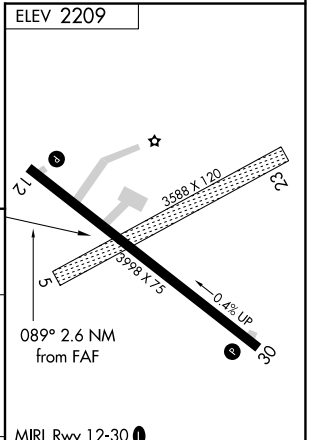

VOR/DME PHP 108.4 Chan 21	APP CRS 089°	Rwy Idg TDZE Apt Elev N/A N/A 2209
---	------------------------	--

VOR-A
PHILIP (PHP)

⚠ Circling to Rwy 12-30 NA at night. When local altimeter setting not received, use Pierre Rgnl altimeter setting and increase all MDA 220 feet, and increase Circling Cat C visibility 3/4 mile.

⚠ MISSED APPROACH: Climb to 4500 on PHP VOR/DME R-090, then left turn direct PHP VOR/DME and hold.

ASOS 118.375	DENVER CENTER 127.95 338.2	UNICOM 122.8 (CTAF)
------------------------	--------------------------------------	-------------------------------

CATEGORY	A	B	C	D	FAF to MAP 2.6 NM					
	60	90	120	150	180	Knots	60	90	120	150
CIRCLING	2720-1 511 (600-1)	2760-1 551 (600-1)	2840-1 3/4 631 (700-1 3/4)	NA	Min:Sec	2:36	1:44	1:18	1:02	0:52

NC-1, 08 AUG 2024 to 05 SEP 2024