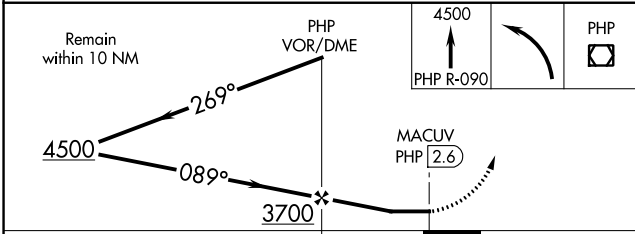

VOR/DME PHP 108.4 Chan 21	APP CRS 089°	Rwy Idg TDZE Apt Elev N/A N/A 2209
---	------------------------	--

VOR-A
PHILIP (PHP)

⚠ Circling to Rwy 12-30 NA at night. When local altimeter setting not received, use Pierre Rgnl altimeter setting and increase all MDA 220 feet, and increase Circling Cat C visibility 3/4 mile.

⚠ MISSED APPROACH: Climb to 4500 on PHP VOR/DME R-090, then left turn direct PHP VOR/DME and hold.

ASOS 118.375	DENVER CENTER 127.95 338.2	UNICOM 122.8 (CTAF)
------------------------	--------------------------------------	-------------------------------

CATEGORY	A	B	C	D	FAF to MAP 2.6 NM					
	60	90	120	150	180	Knots	60	90	120	150
CIRCLING	2720-1 511 (600-1)	2760-1 551 (600-1)	2840-1 3/4 631 (700-1 3/4)	NA	Min:Sec	2:36	1:44	1:18	1:02	0:52

NC-1, 08 AUG 2024 to 05 SEP 2024