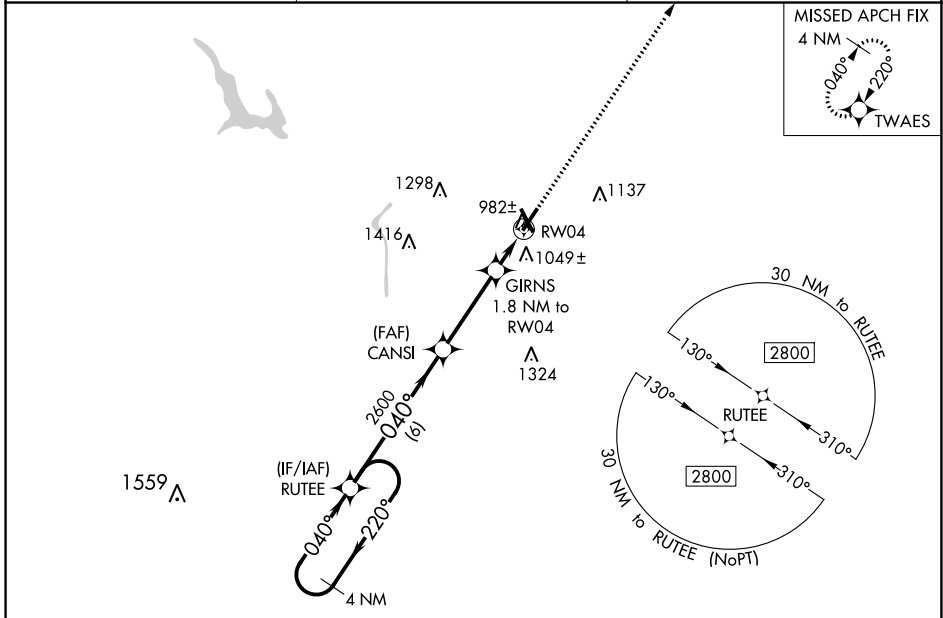

WAAS CH 72639 W04A	APP CRS 040°	Rwy Idg 4999 TDZE 900 Apt Elev 900
--	------------------------	---

RNAV (GPS) RWY 4

ZANESVILLE MUNI (ZZV)

RNP APCH - GPS.

For uncompensated Baro-VNAV systems, LNAV/VNAV NA below -21°C or above 54°C.
Circling Rwy 16, 34 NA at night.

MISSED APPROACH:
Climb to 2900 direct
TWAES and hold.

ASOS 114.95	INDIANAPOLIS CENTER 124.45 323.275	UNICOM 123.0 (CTAF) 0*
-----------------------	--	----------------------------------

CATEGORY	A	B	C	D
LPV DA		1150-3/4	250 (300-3/4)	
LNAV/VNAV DA		1155-3/4	255 (300-3/4)	
LNAV MDA		1280-1	380 (400-1)	
CIRCLING	1380-1 480 (500-1)	1420-1 520 (600-1)	1620-2 720 (800-2)	1620-2 1/4 720 (800-2 1/4)

EC-2, 08 AUG 2024 to 05 SEP 2024

EC-2, 08 AUG 2024 to 05 SEP 2024