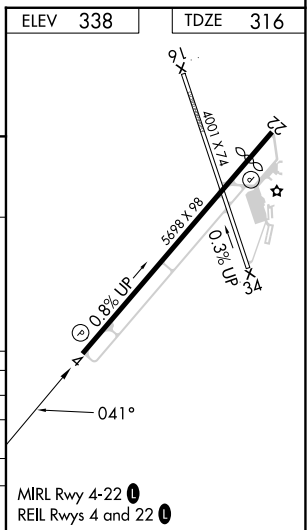

WAAS CH 82320 W04A	APP CRS 041°	Rwy ldg TDZE Apt Elev	5698 316 338
--	------------------------	-----------------------------	---

RNAV (GPS) RWY 4

DYERSBURG RGNL (DYR)

RNP APCH.

⚠ Circling to Rwy 16, 34 NA at night. Rwy 4 helicopter visibility reduction below 3/4 SM NA. For uncompensated Baro-VNAV systems, LNAV/VNAV NA below -15°C or above 54°C.

MISSED APPROACH: Climb to 2900 direct AYODO and hold.

AWOS-3PT 135.625	MEMPHIS CENTER 134.65 316.15	UNICOM 123.05 (CTAF) 0
----------------------------	--	----------------------------------

CATEGORY	A	B	C	D
LPV DA	588-1		272 (300-1)	
LNAV/VNAV DA	801-1 3/8		485 (500-1 3/8)	
LNAV MDA	720-1	404 (400-1)	720-1 1/8	404 (400-1 1/8)
CIRCLING	740-1 402 (500-1)	800-1 462 (500-1)	1040-2 702 (800-2)	1240-3 902 (1000-3)