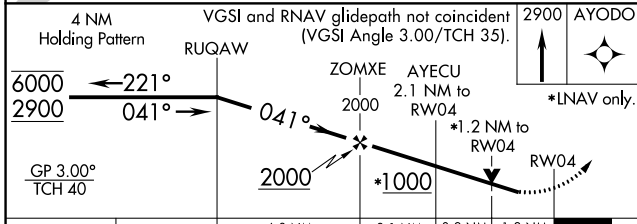

WAAS CH 82320 W04A	APP CRS 041°	Rwy ldg TDZE Apt Elev	5698 316 338
--	------------------------	-----------------------------	---

RNAV (GPS) RWY 4

DYERSBURG RGNL (DYR)

RNP APCH.

⚠ Circling to Rwy 16, 34 NA at night. Rwy 4 helicopter visibility reduction below 3/4 SM NA. For uncompensated Baro-VNAV systems, LNAV/VNAV NA below -15°C or above 54°C.

MISSED APPROACH: Climb to 2900 direct AYODO and hold.

AWOS-3PT 135.625	MEMPHIS CENTER 134.65 316.15	UNICOM 123.05 (CTAF) 0
----------------------------	--	----------------------------------

CATEGORY	A	B	C	D
LPV DA	588-1		272 (300-1)	
LNAV/VNAV DA	801-1 3/8		485 (500-1 3/8)	
LNAV MDA	720-1	404 (400-1)	720-1 1/8	404 (400-1 1/8)
CIRCLING	740-1 402 (500-1)	800-1 462 (500-1)	1040-2 702 (800-2)	1240-3 902 (1000-3)