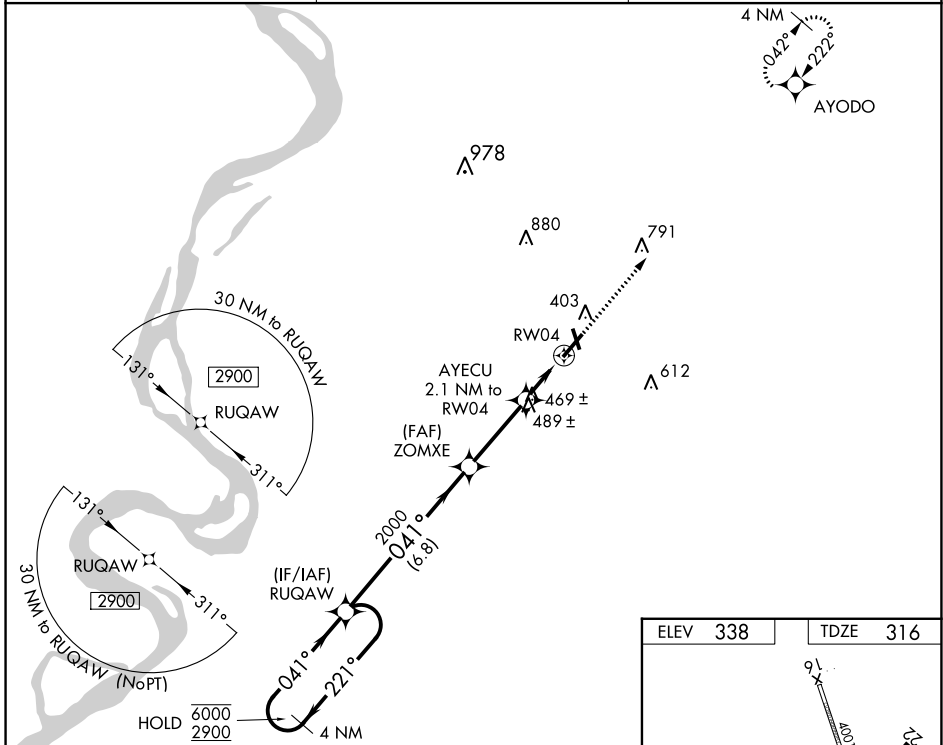

WAAS CH 82320 W04A	APP CRS 041°	Rwy ldg TDZE Apt Elev	5698 316 338
--	------------------------	-----------------------------	---

RNAV (GPS) RWY 4

DYERSBURG RGNL (DYR)

RNP APCH.

⚠ Circling to Rwy 16, 34 NA at night. Rwy 4 helicopter visibility reduction below 3/4 SM NA. For uncompensated Baro-VNAV systems, LNAV/VNAV NA below -15°C or above 54°C.

MISSED APPROACH: Climb to 2900 direct AYODO and hold.

AWOS-3PT 135.625	MEMPHIS CENTER 134.65 316.15	UNICOM 123.05 (CTAF) 0
----------------------------	--	----------------------------------

CATEGORY	A	B	C	D
LPV DA	588-1		272 (300-1)	
LNAV/VNAV DA	801-1 3/8		485 (500-1 3/8)	
LNAV MDA	720-1	404 (400-1)	720-1 1/8	404 (400-1 1/8)
CIRCLING	740-1 402 (500-1)	800-1 462 (500-1)	1040-2 702 (800-2)	1240-3 902 (1000-3)

SE-1, 08 AUG 2024 to 05 SEP 2024

SE-1, 08 AUG 2024 to 05 SEP 2024