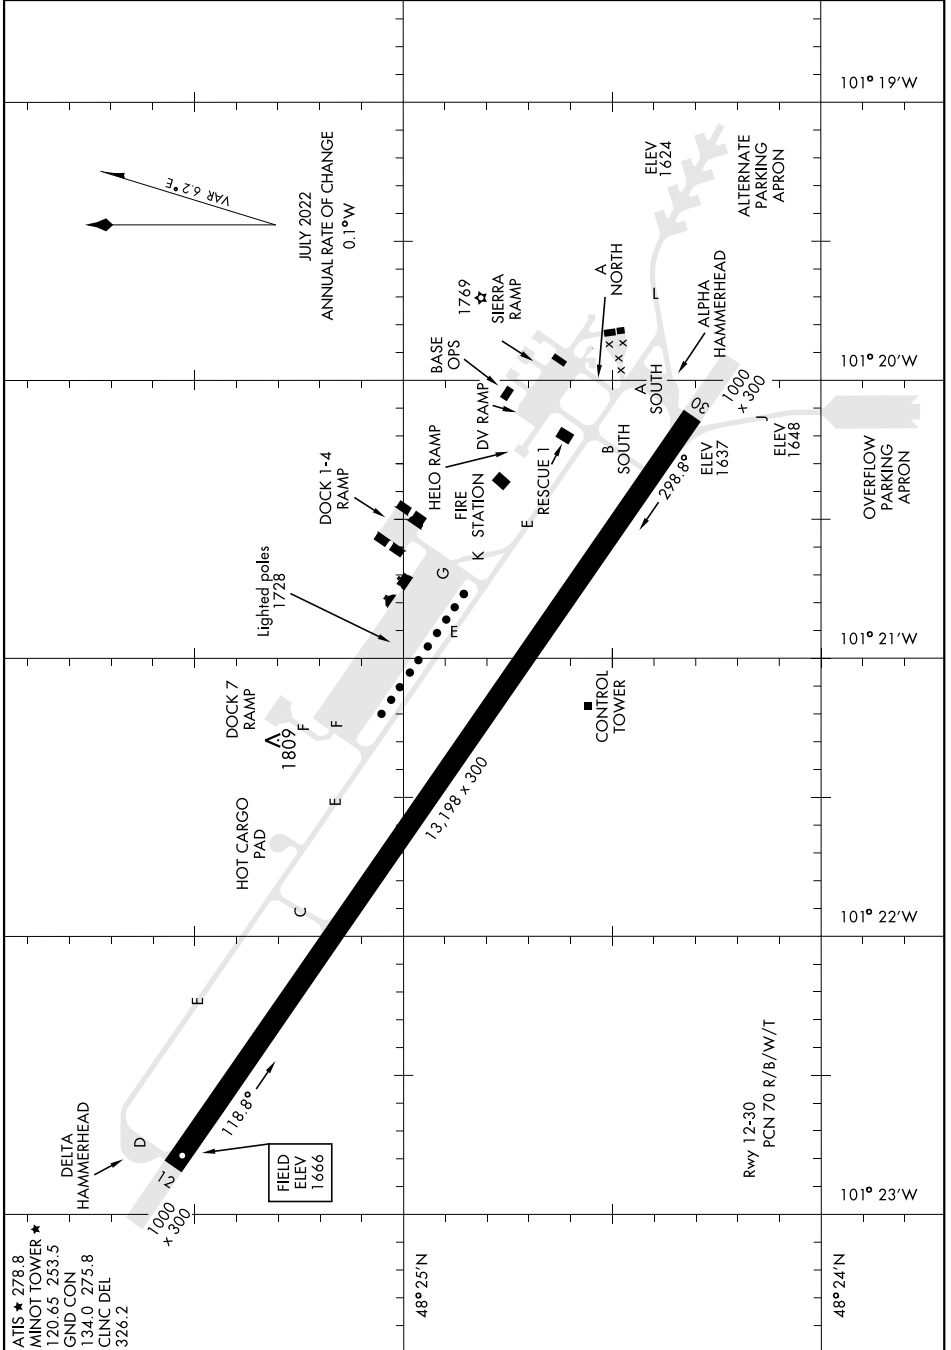

AIRPORT DIAGRAM

AL-5013 [USAF]

MINOT AFB (KMIB)

MINOT, NORTH DAKOTA

NC-1, 08 AUG 2024 to 05 SEP 2024

NC-1, 08 AUG 2024 to 05 SEP 2024

AIRPORT DIAGRAM

MINOT, NORTH DAKOTA

MINOT AFB (KMIB)

ATIS ★ 278.8
 MINOT TOWER ★
 120.65 253.5
 GND CON 134.0
 CLNC DEL 326.2

FIELD
 ELEV
 1666

Rwy 12-30
 PCN 70 R/B/W/T