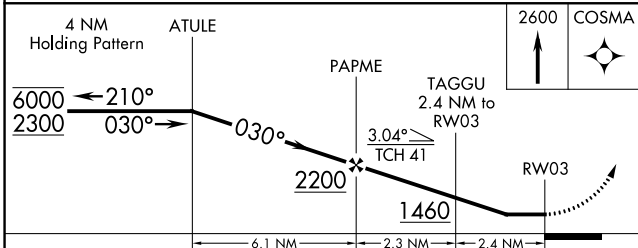

CATEGORY	A	B	C	D
LNAV MDA	1120-1	446 (500-1)	1120-1½ 446 (500-1½)	1120-1½ 446 (500-1½)
CIRCLING	1160-1	463 (500-1)	1240-1½ 543 (600-1½)	1340-2 643 (700-2)