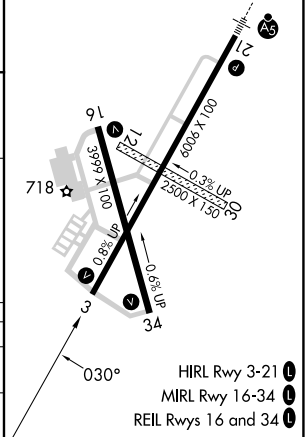

# RNAV (GPS) RWY 3

VERMILION RGNL (DNTV)

APP CRS <b>030°</b>	Rwy Idg <b>6006</b>
	TDZE <b>674</b>
	Apt Elev <b>697</b>

RNP APCH - GPS.

▼ Circling NA to Rwy 12 and 30.  
▲ Rwy 3 helicopter visibility reduction below ¾ SM NA.

MISSED APPROACH: Climb to 2600 direct COSMA and hold.

AWOS-3  
**119.275**

CHAMPAIGN APP CON ★  
**121.35 285.65**

CLNC DEL  
**121.7**

UNICOM  
**122.7 (CTAF) 0**

EC-3, 08 AUG 2024 to 05 SEP 2024

EC-3, 08 AUG 2024 to 05 SEP 2024

ELEV 697	TDZE 674
----------	----------

CATEGORY	A	B	C	D
LNAV MDA	1120-1	446 (500-1)	1120-1½ 446 (500-1½)	1120-1½ 446 (500-1½)
CIRCLING	1160-1	463 (500-1)	1240-1½ 543 (600-1½)	1340-2 643 (700-2)