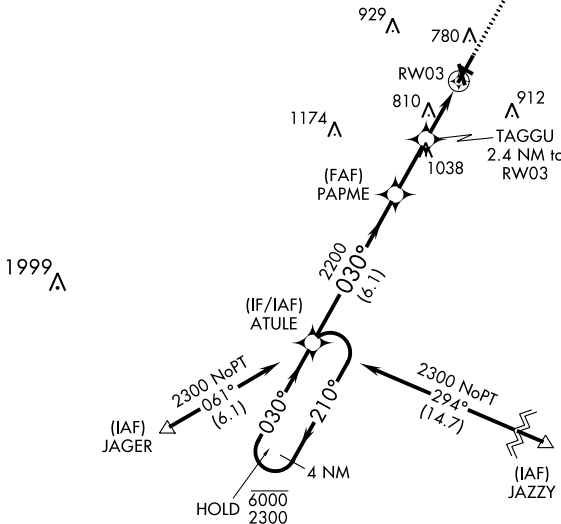

# RNAV (GPS) RWY 3

VERMILION RGNL (DNTV)

APP CRS <b>030°</b>	Rwy Idg <b>6006</b>
	TDZE <b>674</b>
	Apt Elev <b>697</b>

RNP APCH - GPS.

▼ Circling NA to Rwy 12 and 30.  
▲ Rwy 3 helicopter visibility reduction below ¾ SM NA.

MISSED APPROACH: Climb to 2600 direct COSMA and hold.

AWOS-3  
**119.275**

CHAMPAIGN APP CON ★  
**121.35 285.65**

CLNC DEL  
**121.7**

UNICOM  
**122.7 (CTAF) 0**

EC-3, 08 AUG 2024 to 05 SEP 2024

EC-3, 08 AUG 2024 to 05 SEP 2024

ELEV 697	TDZE 674
----------	----------

CATEGORY	A	B	C	D
LNAV MDA	1120-1	446 (500-1)	1120-1½ 446 (500-1½)	1120-1½ 446 (500-1½)
CIRCLING	1160-1	463 (500-1)	1240-1½ 543 (600-1½)	1340-2 643 (700-2)