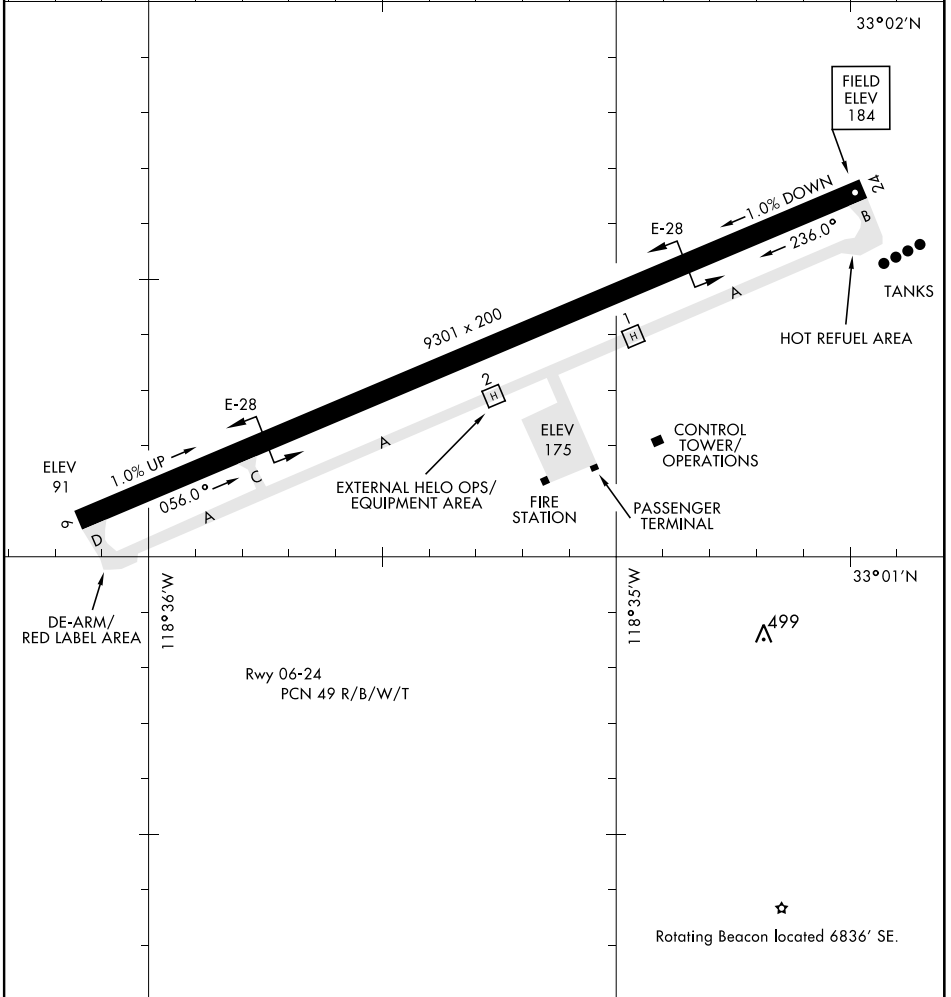

24137

# AIRPORT DIAGRAM

SAN CLEMENTE ISLAND NALF (FREDERICK SHERMAN FLD) (KNUC)

[USN]

SAN CLEMENTE ISLAND, CALIFORNIA

ATIS ★ 268.6  
SAN CLEMENTE ISLAND TOWER ★  
126.75 278.8  
GND CON  
119.55 251.05

MAY 2024  
ANNUAL RATE OF CHANGE  
0.1° W

SW-3, 08 AUG 2024 to 05 SEP 2024

SW-3, 08 AUG 2024 to 05 SEP 2024