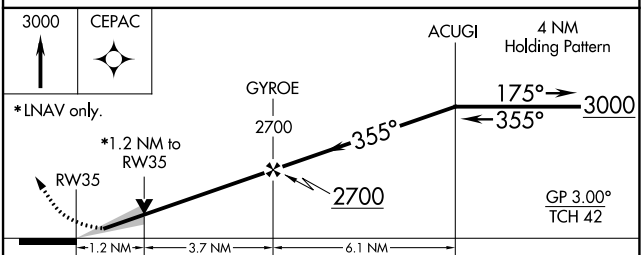

CATEGORY	A	B	C	D
LPV DA		1294-³/₄	200 (200-³/₄)	
LNAV/VNAV DA		1397-⁷/₈	303 (300-⁷/₈)	
LNAV MDA	1520-1	426 (500-1)	1520-1¹/₄	426 (500-1¹/₄)
C CIRCLING	1560-1 446 (500-1)	1580-1 466 (500-1)	1780-1³/₄ 666 (700-1³/₄)	1780-2 666 (700-2)