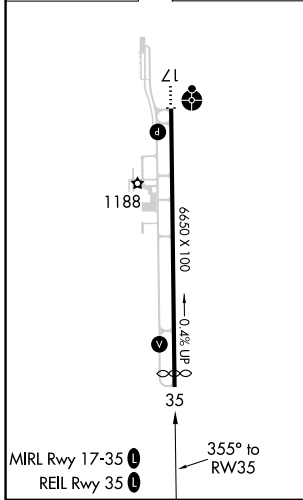

CATEGORY	A	B	C	D
LPV DA		1294-³/₄	200 (200-³/₄)	
LNAV/VNAV DA		1397-⁷/₈	303 (300-⁷/₈)	
LNAV MDA	1520-1	426 (500-1)	1520-1¹/₄	426 (500-1¹/₄)
C CIRCLING	1560-1 446 (500-1)	1580-1 466 (500-1)	1780-1³/₄ 666 (700-1³/₄)	1780-2 666 (700-2)