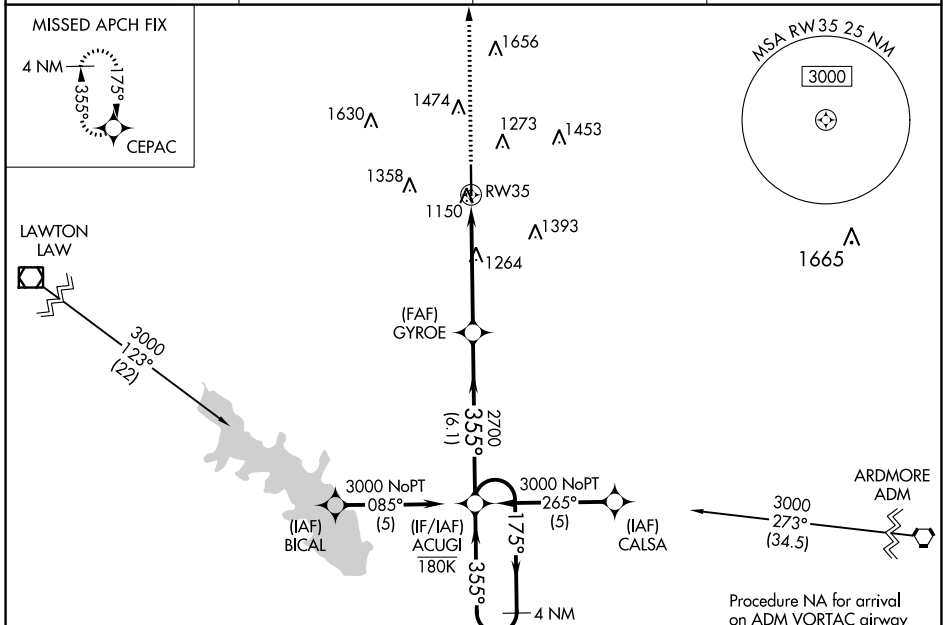

WAAS CH 40241 W35A	APP CRS 355°	Rwy Idg TDZE Apt Elev	6325 1094 1114
--	------------------------	-----------------------------	---

RNAV (GPS) RWY 35

HALLIBURTON FLD (DUC)

RNP APCH. ▼ For uncompensated Baro-VNAV systems, LNAV/VNAV NA below -17°C or above 54°C.	MISSED APPROACH: Climb to 3000 direct CEPAC and hold.
---	---

AWOS-3 119.075	FORT SILL APP CON 118.6 290.375	CLNC DEL 118.4	UNICOM 122.8 (CTAF)
--------------------------	---	--------------------------	-------------------------------

SC-1, 08 AUG 2024 to 05 SEP 2024

SC-1, 08 AUG 2024 to 05 SEP 2024

ELEV 1114	D	TDZE 1094
-----------	----------	-----------

CATEGORY	A	B	C	D
LPV DA		1294- ³ / ₄	200 (200- ³ / ₄)	
LNAV/VNAV DA		1397- ⁷ / ₈	303 (300- ⁷ / ₈)	
LNAV MDA	1520-1	426 (500-1)	1520-1 ¹ / ₄	426 (500-1 ¹ / ₄)
C CIRCLING	1560-1 446 (500-1)	1580-1 466 (500-1)	1780-1 ³ / ₄ 666 (700-1 ³ / ₄)	1780-2 666 (700-2)