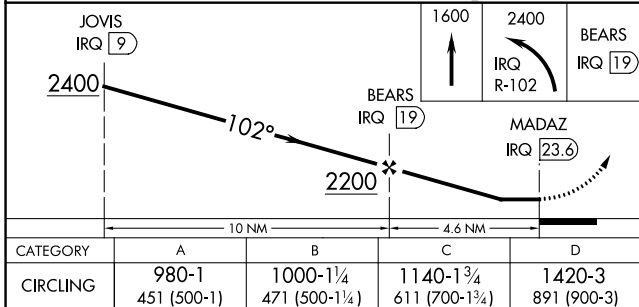

VORTAC IRQ 113.9 Chan 86	APP CRS 102°	Rwy Idg TDZE Apt Elev	N/A N/A 529
--	------------------------	-----------------------------	--

VOR/DME-A

AIKEN RGNL (AIK)

NA When local altimeter setting not received, use Augusta Rgnl at Bush Fld altimeter setting and increase all MDAs 120 feet and increase Cat C visibility ¼ SM.

MISSED APPROACH: Climb to 1600 then climbing left turn to 2400 on IRQ VORTAC R-102 to BEARS/IRQ 19 DME and hold.

AWOS-3 118.025	AUGUSTA APP CON * 119.15 284.625	CLNC DEL 126.075	UNICOM 122.8 (CTAF) 0
--------------------------	--	----------------------------	--

SE-2, 08 AUG 2024 to 05 SEP 2024

SE-2, 08 AUG 2024 to 05 SEP 2024