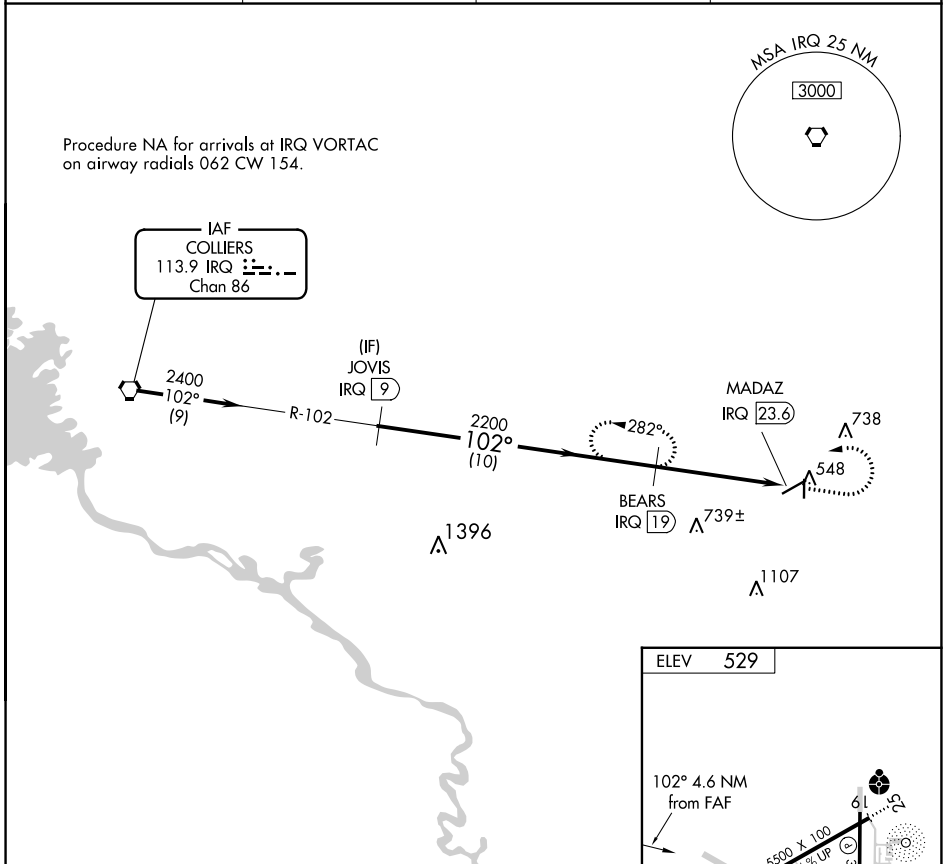

VORTAC IRQ 113.9 Chan 86	APP CRS 102°	Rwy Idg TDZE Apt Elev	N/A N/A 529
--	------------------------	-----------------------------	--

VOR/DME-A

AIKEN RGNL (AIK)

NA When local altimeter setting not received, use Augusta Rgnl at Bush Fld altimeter setting and increase all MDAs 120 feet and increase Cat C visibility ¼ SM.

MISSED APPROACH: Climb to 1600 then climbing left turn to 2400 on IRQ VORTAC R-102 to BEARS/IRQ 19 DME and hold.

AWOS-3 118.025	AUGUSTA APP CON * 119.15 284.625	CLNC DEL 126.075	UNICOM 122.8 (CTAF) 0
--------------------------	--	----------------------------	--

SE-2, 08 AUG 2024 to 05 SEP 2024

SE-2, 08 AUG 2024 to 05 SEP 2024