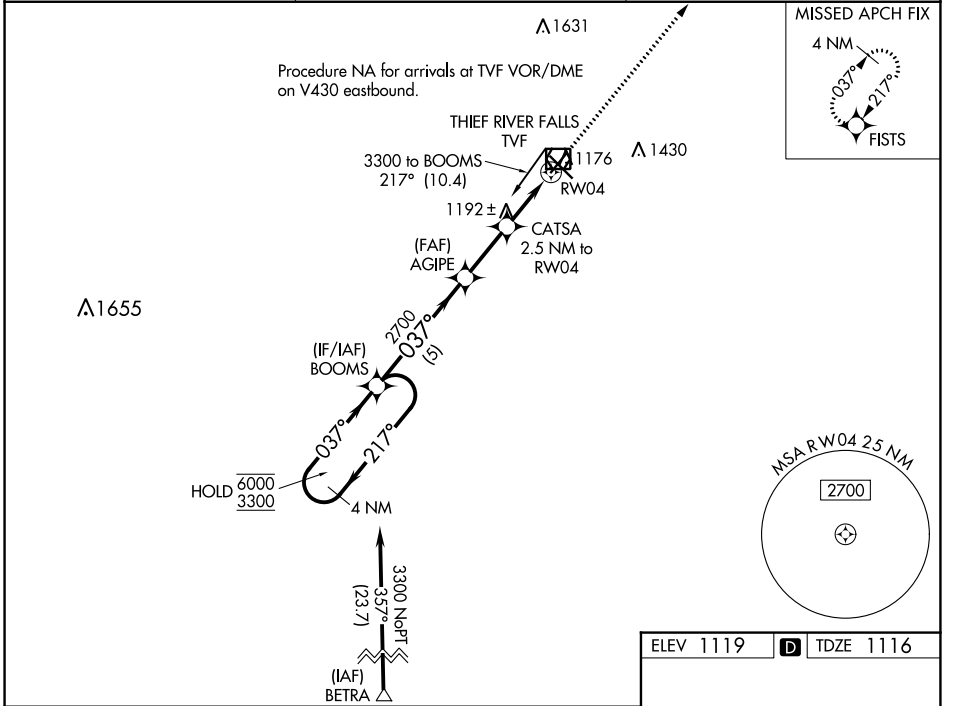

WAAS CH 70636 W04A	APP CRS 037°	Rwy Idg TDZE 1116 Apt Elev 1119	4997 1116 1119
--	------------------------	---	---

RNAV (GPS) RWY 4

THIEF RIVER FALLS RGNL (TVF)

RNP APCH.	MISSED APPROACH: Climb to 3300 direct FISTS and hold.
-----------	---

AWOS-3PT 119.025	MINNEAPOLIS CENTER 132.15 269.6	UNICOM 122.8(CTAF) 0
----------------------------	---	--------------------------------

ELEV 1119 TDZE 1116

HIRL Rwy 13-31
MIRL Rwy 4-22
REIL Rws 4, 13 and 22

CATEGORY	A	B	C	D
LPV DA	1366-1	250 (300-1)		NA
LNAV/VNAV DA	1366-1	250 (300-1)		NA
LNAV MDA	1460-1	344 (400-1)		NA
CIRCLING	1540-1 421 (500-1)	1580-1 461 (500-1)		NA

NC-1, 08 AUG 2024 to 05 SEP 2024

NC-1, 08 AUG 2024 to 05 SEP 2024