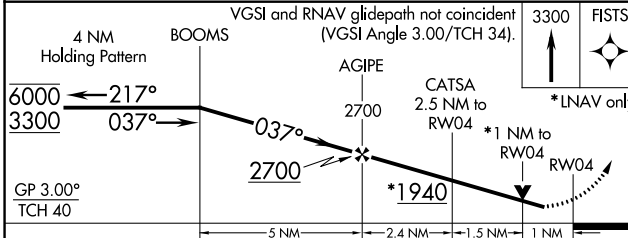

WAAS CH 70636 W04A	APP CRS 037°	Rwy Idg TDZE 1116 Apt Elev 1119	4997 1116 1119

RNAV (GPS) RWY 4

THIEF RIVER FALLS RGNL (TVF)

RNP APCH.	MISSED APPROACH: Climb to 3300 direct FISTS and hold.

AWOS-3PT 119.025	MINNEAPOLIS CENTER 132.15 269.6	UNICOM 122.8(CTAF) 0

ELEV 1119 TDZE 1116

HIRL Rwy 13-31
MIRL Rwy 4-22
REIL Rws 4, 13 and 22

CATEGORY	A	B	C	D
LPV DA	1366-1	250 (300-1)		NA
LNAV/VNAV DA	1366-1	250 (300-1)		NA
LNAV MDA	1460-1	344 (400-1)		NA
CIRCLING	1540-1 421 (500-1)	1580-1 461 (500-1)		NA

NC-1, 08 AUG 2024 to 05 SEP 2024

NC-1, 08 AUG 2024 to 05 SEP 2024