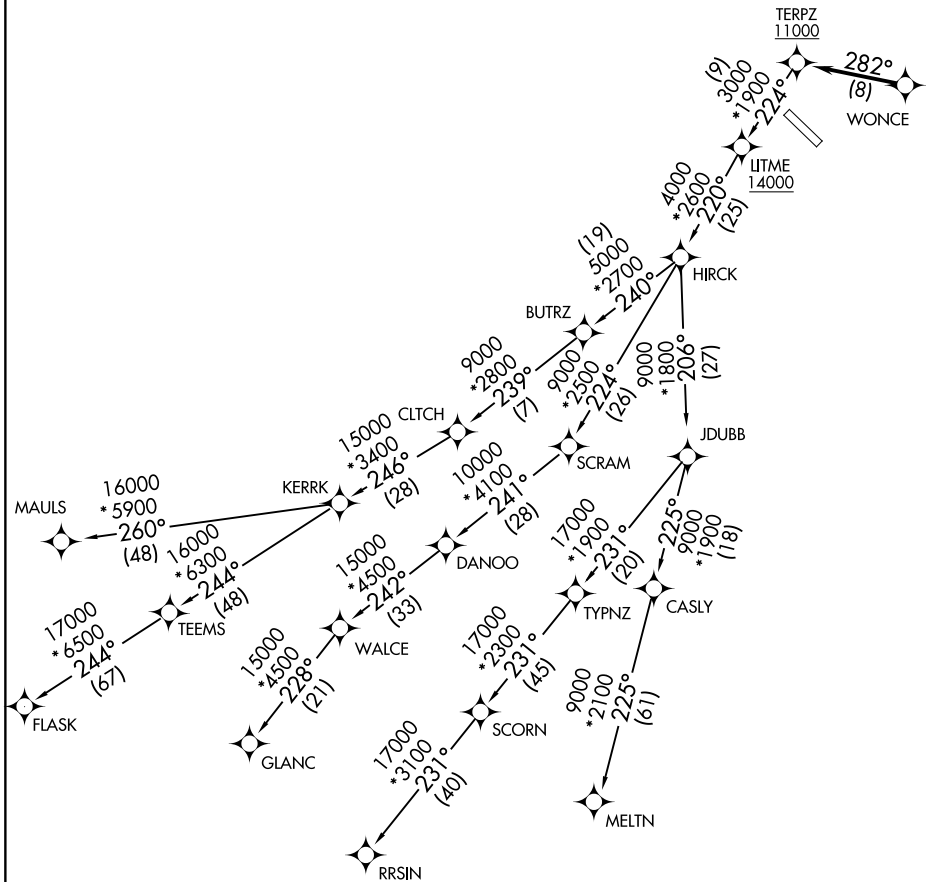

(TERPZ8.TERPZ) 24193

AL-5212 (FAA)

MONTGOMERY COUNTY AIRPARK (GAI)

TERPZ EIGHT DEPARTURE (RNAV)

GAITHERSBURG, MARYLAND

POTOMAC DEP CON
128.7 307.9
AWOS-3PT
128.275
CLNC DEL
121.6
UNICOM
123.075 (CTAF)

RNAV 1 - DME/DME/IRU or GPS.

RADAR required.

**TOP ALTITUDE:
17000**

NE-3, 08 AUG 2024 to 05 SEP 2024

NE-3, 08 AUG 2024 to 05 SEP 2024

NOTE: Jet aircraft only.

TAKEOFF MINIMUMS:
Rwy 14, 32: Standard.

NOTE: Chart not to scale.

TERPZ EIGHT DEPARTURE (RNAV)

(TERPZ8.TERPZ) 11JUL24

GAITHERSBURG, MARYLAND
MONTGOMERY COUNTY AIRPARK (GAI)