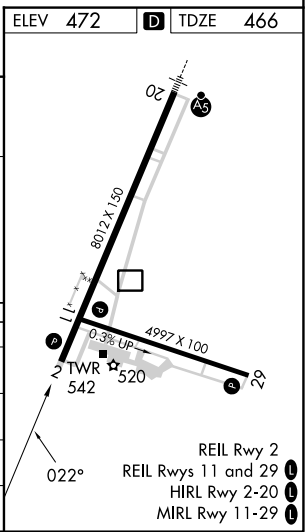

EC-3, 08 AUG 2024 to 05 SEP 2024

EC-3, 08 AUG 2024 to 05 SEP 2024