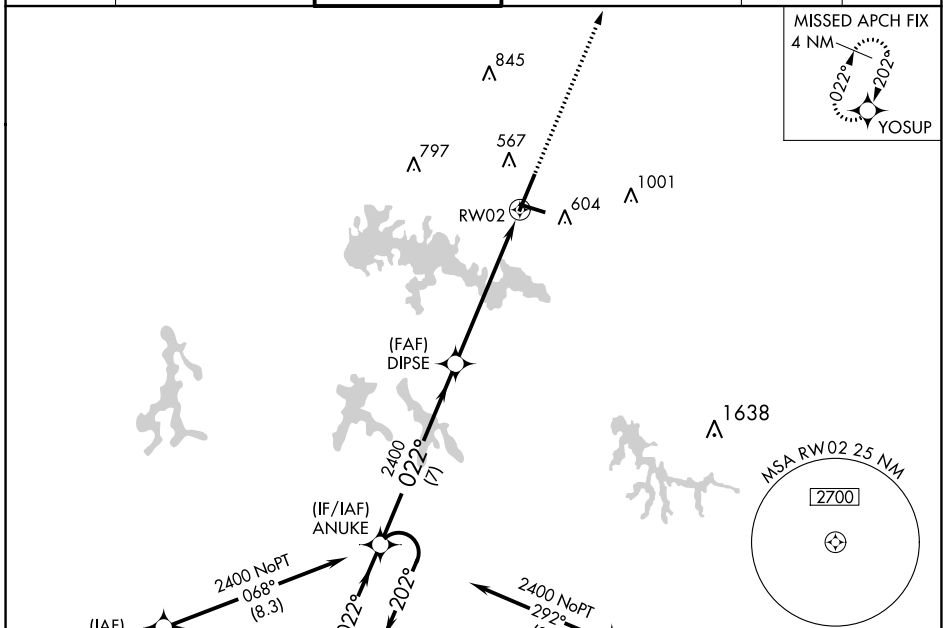

# RNAV (GPS) RWY 2

VETERANS AIRPORT OF SOUTHERN ILLINOIS (MWA)

RNP APCH.

**⚠** Circling Rwy 11 NA at night. For uncompensated Baro-VNAV systems, LNAV/VNAV NA below -15°C or above 54°C.

**MISSED APPROACH:**  
Climb to 2400 direct YOSUP and hold.

AWOS-3PT <b>119.675</b>	KANSAS CITY CENTER <b>127.475 346.275</b>	MARION TOWER ★ <b>128.4 (CTAF) 0</b>	CLNC DEL <b>127.475 (When twr closed)</b>	GND CON <b>121.7</b>	UNICOM <b>122.95</b>
----------------------------	--	---	--	-------------------------	-------------------------