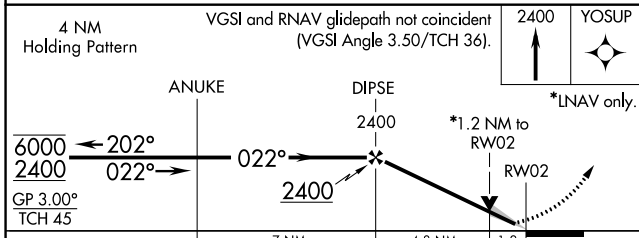

EC-3, 08 AUG 2024 to 05 SEP 2024

EC-3, 08 AUG 2024 to 05 SEP 2024