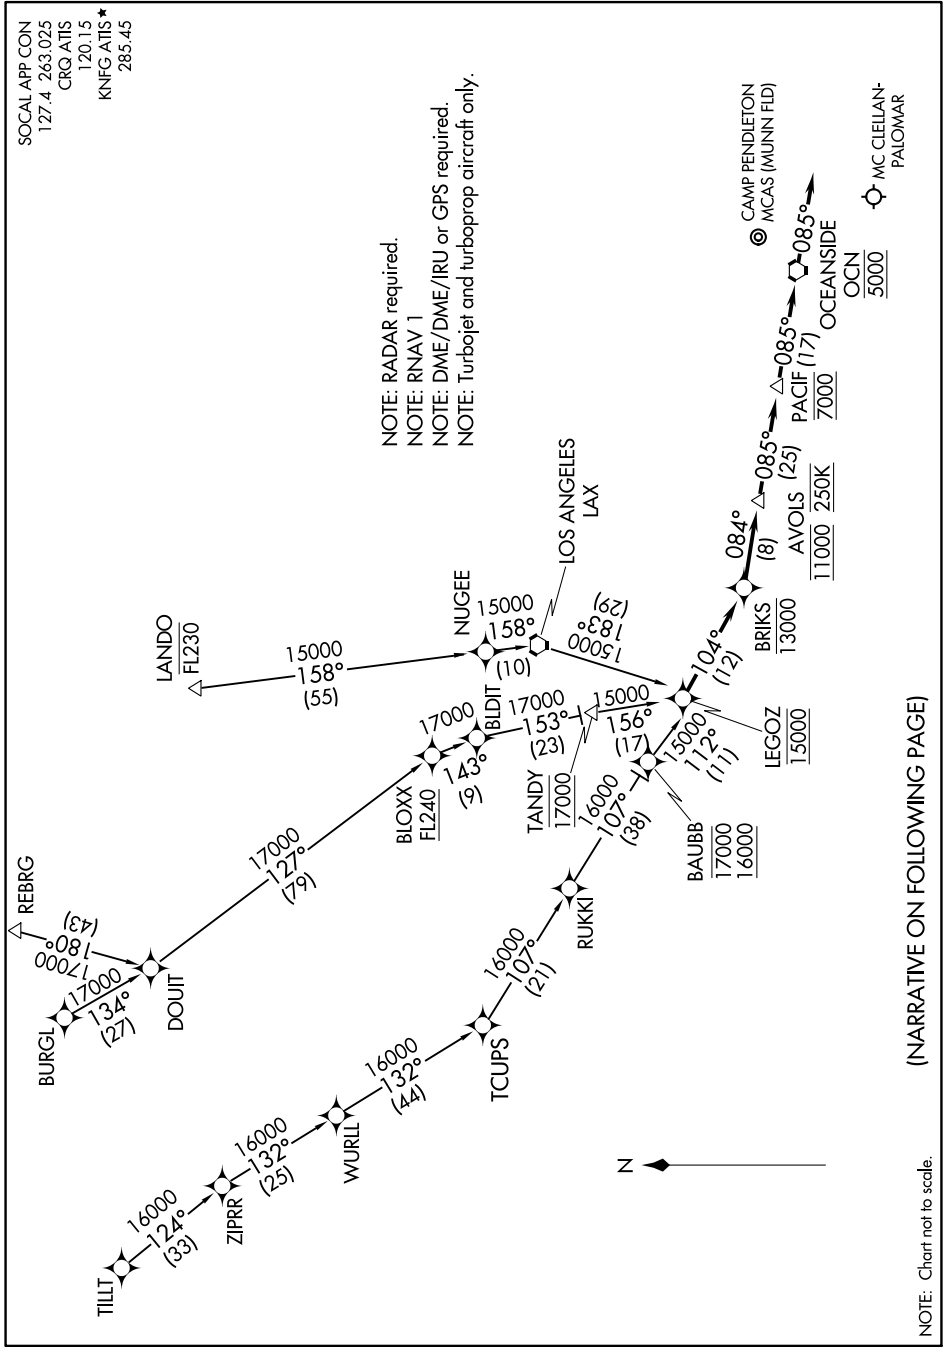

# LEGOZ TWO ARRIVAL (RNAV)

AL-5310 (FAA)

CARLSBAD, CALIFORNIA

SOCAL APP CON  
127.4 263.025  
CRQ ATIS  
120.15  
KNFG ATIS \*  
285.45

NOTE: RADAR required.  
NOTE: RNAV 1  
NOTE: DME/DME/IRU or GPS required.  
NOTE: Turbojet and turboprop aircraft only.

SW-3, 08 AUG 2024 to 05 SEP 2024

(NARRATIVE ON FOLLOWING PAGE)

NOTE: Chart not to scale.

SW-3, 08 AUG 2024 to 05 SEP 2024

# LEGOZ TWO ARRIVAL (RNAV)

CARLSBAD, CALIFORNIA