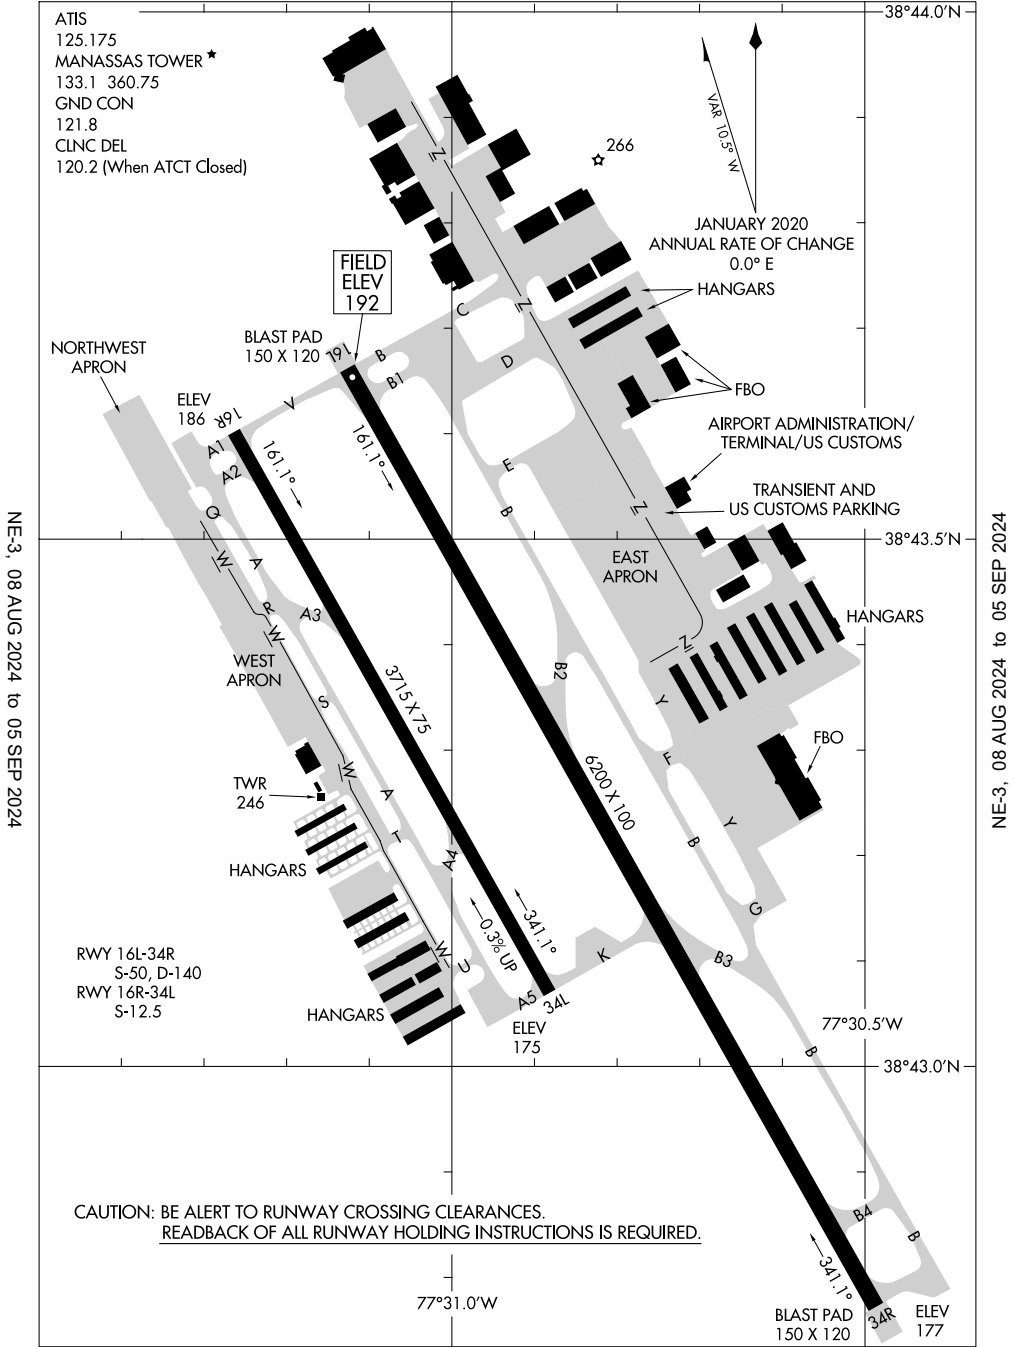

24193

AIRPORT DIAGRAM

AL-5326 (FAA)

MANASSAS RGNL/HARRY P DAVIS FLD (HEF)

WASHINGTON, D.C.

CAUTION: BE ALERT TO RUNWAY CROSSING CLEARANCES.
READBACK OF ALL RUNWAY HOLDING INSTRUCTIONS IS REQUIRED.

AIRPORT DIAGRAM