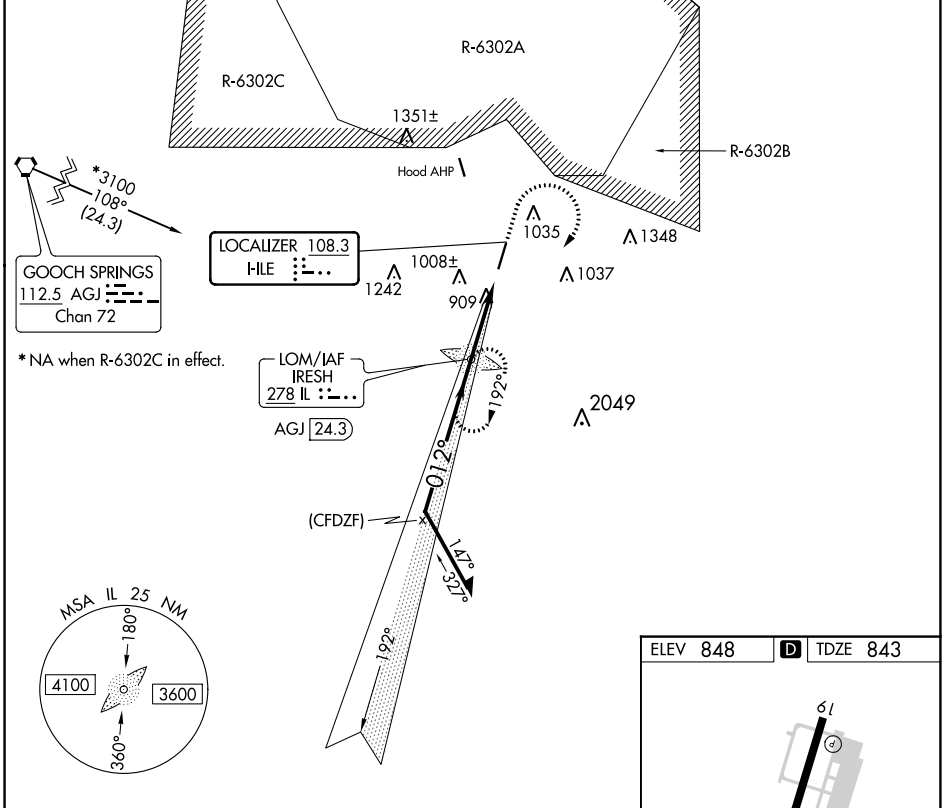

LOC HLE 108.3	APP CRS 012°	Rwy Idg TDZE Apt Elev	4641 843 848
-------------------------	------------------------	-----------------------------	---

LOC RWY 1

SKYLARK FLD (I.L.E.)

ADF required.		MISSED APPROACH: Climb to 1500 then climbing right turn to 3100 direct IRESH LOM and hold, continue climb-in-hold to 3100.
▼ NA	Circling Rwy 19 NA at night.	

AWOS-3PT 128.575	GRAY APP CON 120,075 323,15	CLNC DEL 121.7	UNICOM 122.7 (CTAF) 0
----------------------------	---------------------------------------	--------------------------	---------------------------------

CATEGORY	A	B	C	D
S-1	1160-1	317 (400-1)		NA
CIRCLING	1300-1	1340-1	1440-1½	NA
	452 (500-1)	492 (500-1)	592 (600-1½)	
KNOTS				
	60	90	120	150
MIN:SEC				
	3:36	2:24	1:48	1:26