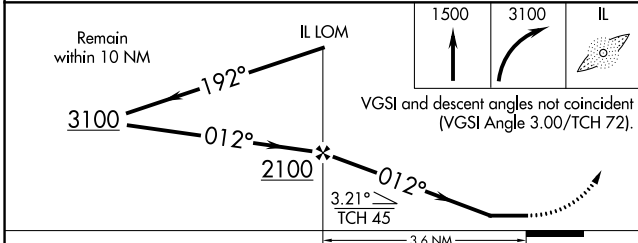

LOC HLE 108.3	APP CRS 012°	Rwy Idg TDZE Apt Elev	4641 843 848
-------------------------	------------------------	-----------------------------	---

LOC RWY 1

SKYLARK FLD (I.L.E.)

ADF required.		MISSED APPROACH: Climb to 1500 then climbing right turn to 3100 direct IRESH LOM and hold, continue climb-in-hold to 3100.
▼ NA	Circling Rwy 19 NA at night.	

AWOS-3PT 128.575	GRAY APP CON 120,075 323,15	CLNC DEL 121.7	UNICOM 122.7 (CTAF) 0
----------------------------	---------------------------------------	--------------------------	---------------------------------

CATEGORY	A	B	C	D
S-1	1160-1	317 (400-1)		NA
CIRCLING	1300-1	1340-1	1440-1½	NA
	452 (500-1)	492 (500-1)	592 (600-1½)	
KNOTS				
	60	90	120	150
MIN:SEC				
	3:36	2:24	1:48	1:26