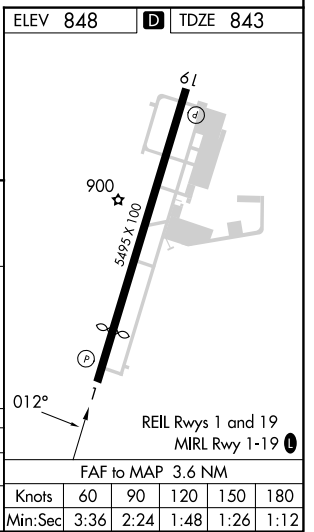

LOC HLE 108.3	APP CRS 012°	Rwy Idg TDZE Apt Elev	4641 843 848

LOC RWY 1

SKYLARK FLD (I.L.E.)

ADF required.		MISSED APPROACH: Climb to 1500 then climbing right turn to 3100 direct IRESH LOM and hold, continue climb-in-hold to 3100.
▼ NA	Circling Rwy 19 NA at night.	

AWOS-3PT 128.575	GRAY APP CON 120,075 323,15	CLNC DEL 121.7	UNICOM 122.7 (CTAF) 0

CATEGORY	A	B	C	D
S-1	1160-1	317 (400-1)		NA
CIRCLING	1300-1	1340-1	1440-1½	NA
	452 (500-1)	492 (500-1)	592 (600-1½)	
KNOTS				
	60	90	120	150
MIN:SEC				
	3:36	2:24	1:48	1:26