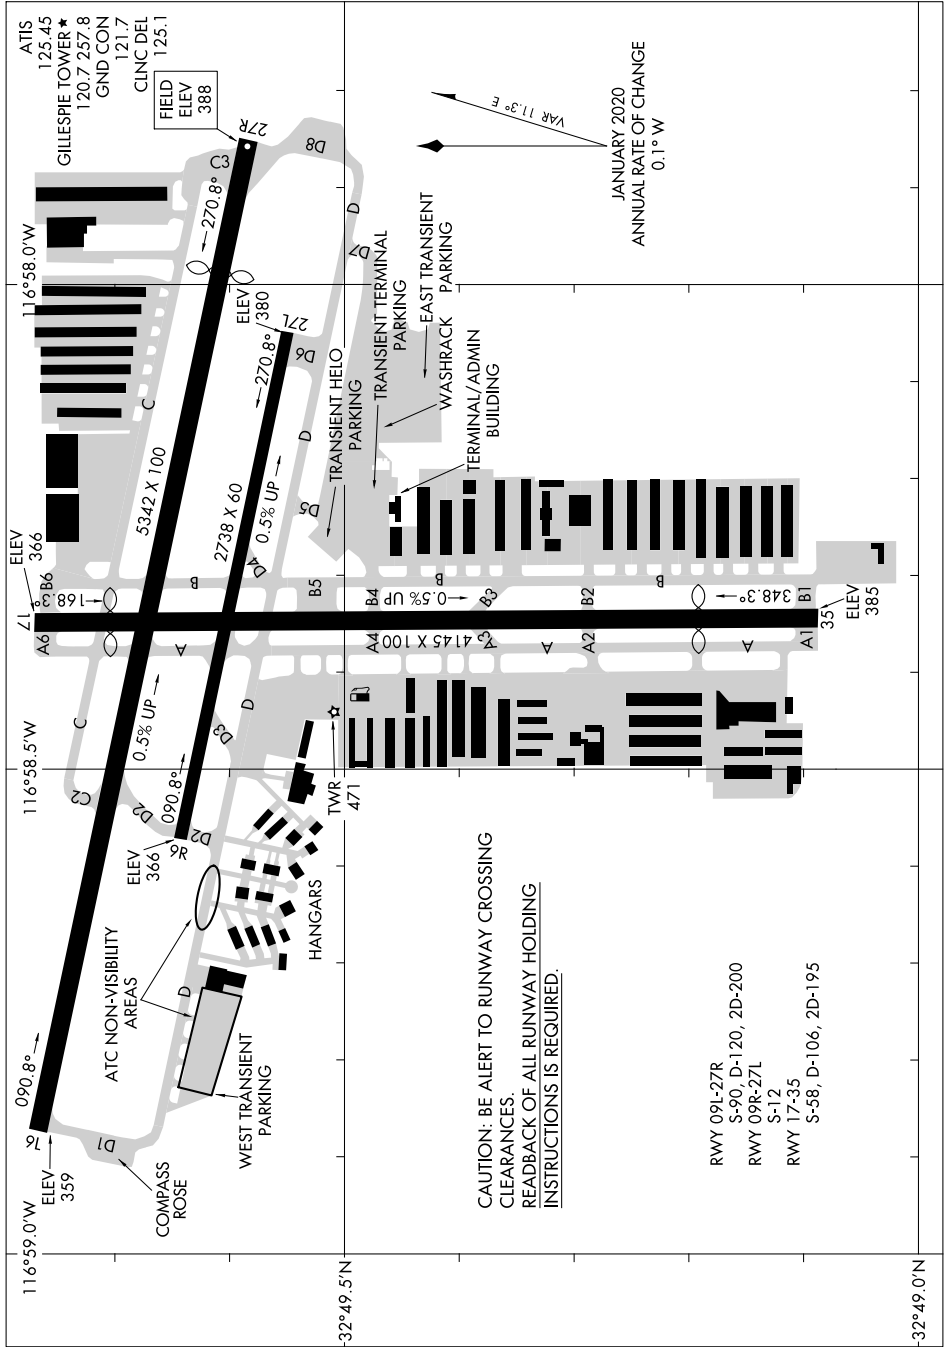

AIRPORT DIAGRAM

AL-5402 (FAA)

GILLESPIE FLD (S/E)E
SAN DIEGO/EL CAJON, CALIFORNIA

SW-3, 08 AUG 2024 to 05 SEP 2024

SW-3, 08 AUG 2024 to 05 SEP 2024

AIRPORT DIAGRAM

SAN DIEGO/EL CAJON, CALIFORNIA
GILLESPIE FLD (S/E)E