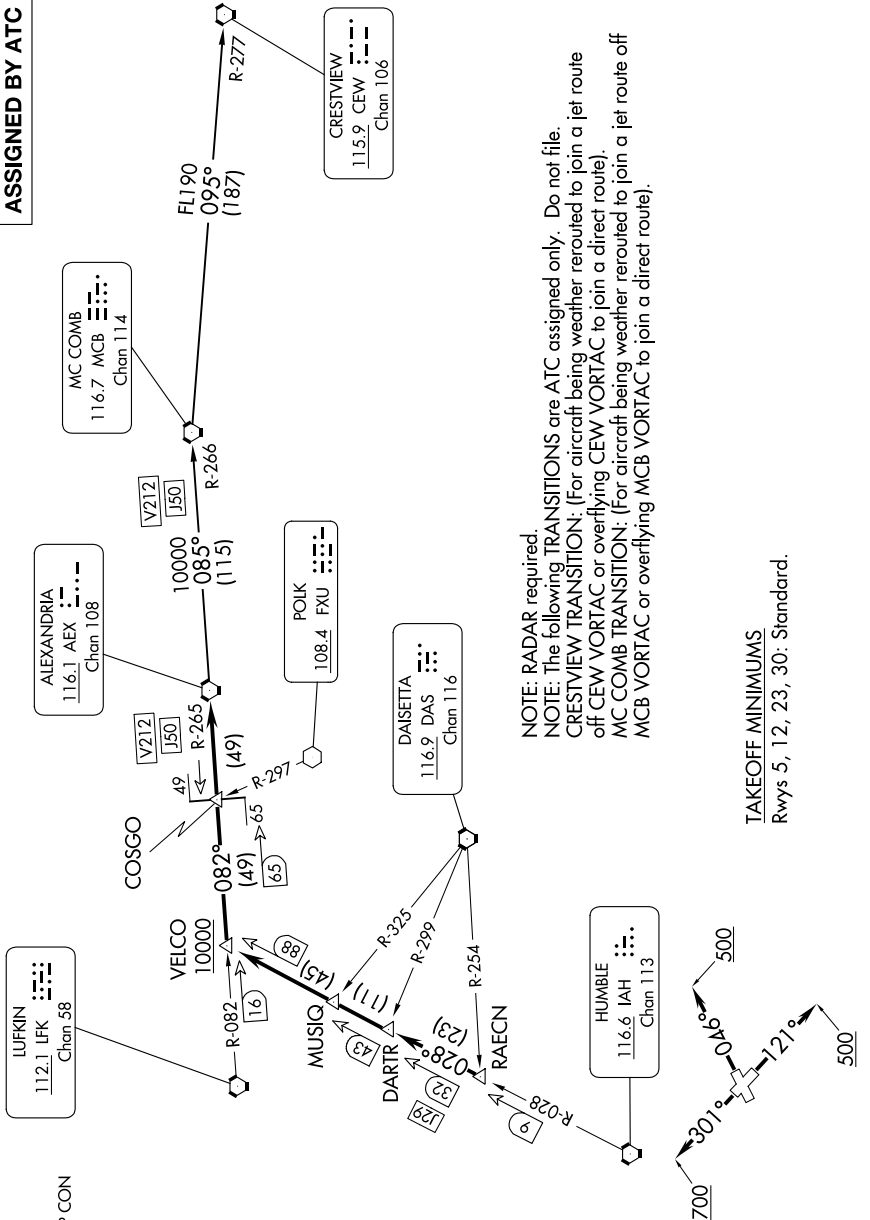

ALEXANDRIA THREE DEPARTURE

SC-5, 08 AUG 2024 to 05 SEP 2024

CINC DEL
125.6
CTAF
122.7
HOUSTON DEP CON
134.45 284.0

**TOP ALTITUDE:
ASSIGNED BY ATC**

NOTE: RADAR required.
NOTE: The following TRANSITIONS are ATC assigned only. Do not file.
CRESTVIEW TRANSITION: (For aircraft being weather rerouted to join a jet route off CEW VORTAC or overflying CEW VORTAC to join a direct route).
MC COMB TRANSITION: (For aircraft being weather rerouted to join a jet route off MCB VORTAC or overflying MCB VORTAC to join a direct route).

TAKEOFF MINIMUMS
 Rwy's 5, 12, 23, 30: Standard.

NOTE: Chart not to scale.

(CONTINUED ON FOLLOWING PAGE)

SC-5, 08 AUG 2024 to 05 SEP 2024

ALEXANDRIA THREE DEPARTURE