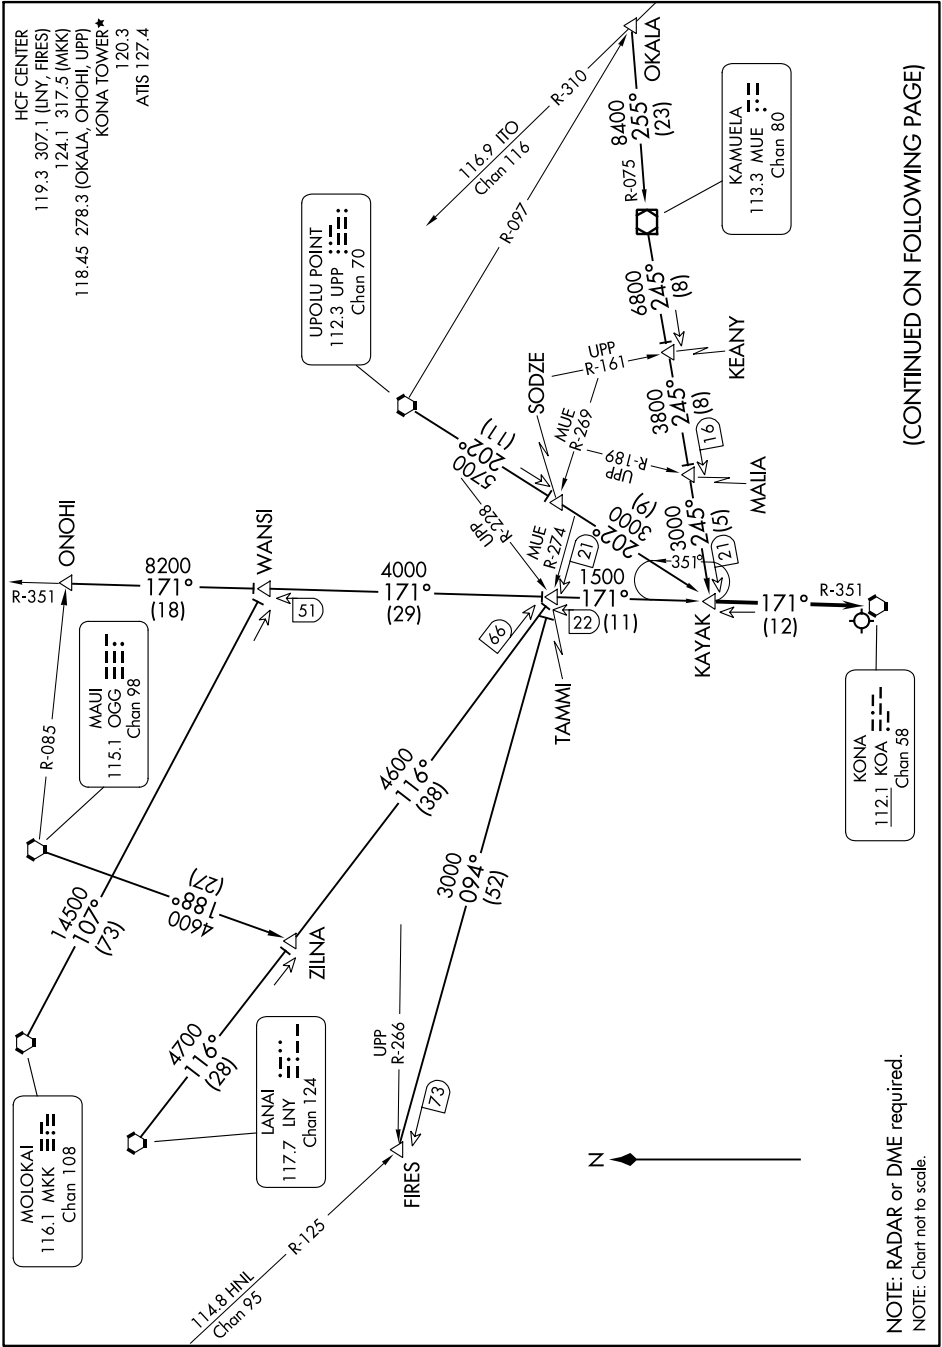

(KAYAK.KAYAK6) 24137
KAYAK SIX ARRIVAL

ELLISON ONIZUKA KONA INTL AT KEAHOLE (KOA) (PHKO)
 AL-5761 (FAA) KAILUA/KONA, HAWAII

PAC, 11 JUL 2024 to 05 SEP 2024

(CONTINUED ON FOLLOWING PAGE)

KAYAK SIX ARRIVAL
(KAYAK.KAYAK6) 07DEC17