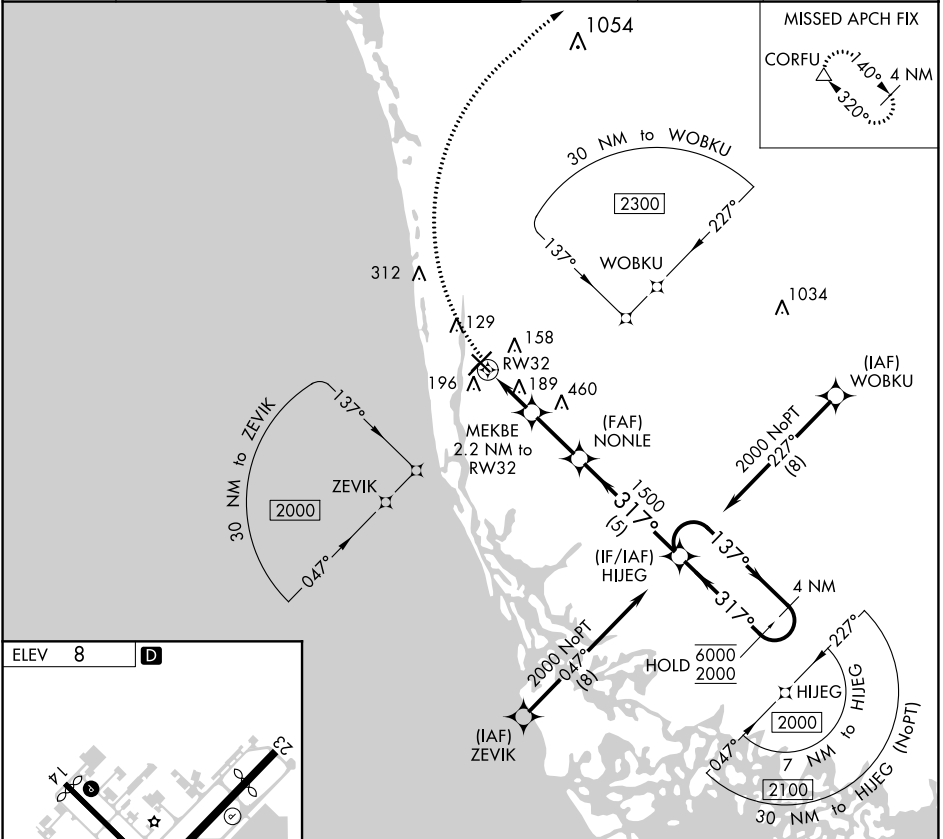

APP CRS <b>317°</b>	Rwy Idg TDZE Apt Elev	<b>N/A</b> <b>N/A</b> <b>8</b>
------------------------	-----------------------------	--------------------------------------

# RNAV (GPS)-A

NAPLES MUNI (APF)

RNP APCH.		MISSED APPROACH: Climbing right turn to 2300 direct CORFU and hold.			
ATIS <b>134.225</b>	FORT MYERS APP CON* <b>124.125 371.85</b>	NAPLES TOWER* <b>128.5 (CTAF)</b>	GND CON <b>121.6</b>	CLNC DEL <b>118.0</b>	CLNC DEL <b>124.125</b> (When twr closed)

SE-3, 08 AUG 2024 to 05 SEP 2024

SE-3, 08 AUG 2024 to 05 SEP 2024