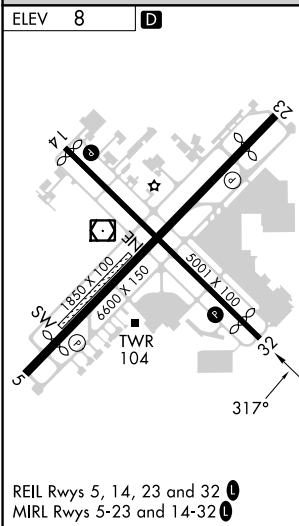

APP CRS <b>317°</b>	Rwy Idg TDZE Apt Elev	<b>N/A</b> <b>N/A</b> <b>8</b>
------------------------	-----------------------------	--------------------------------------

# RNAV (GPS)-A

NAPLES MUNI (APF)

RNP APCH.		MISSED APPROACH: Climbing right turn to 2300 direct CORFU and hold.			
ATIS <b>134.225</b>	FORT MYERS APP CON* <b>124.125 371.85</b>	NAPLES TOWER* <b>128.5 (CTAF)</b>	GND CON <b>121.6</b>	CLNC DEL <b>118.0</b>	CLNC DEL <b>124.125</b> (When twr closed)