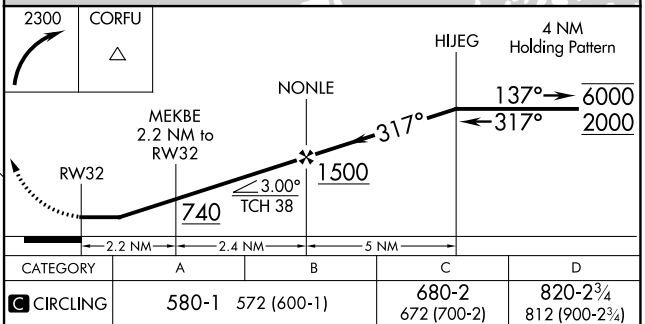

# RNAV (GPS)-A

NAPLES MUNI (APF)

RNP APCH.		MISSED APPROACH: Climbing right turn to 2300 direct CORFU and hold.			
ATIS <b>134.225</b>	FORT MYERS APP CON* <b>124.125 371.85</b>	NAPLES TOWER* <b>128.5 (CTAF)</b>	GND CON <b>121.6</b>	CLNC DEL <b>118.0</b>	CLNC DEL <b>124.125</b> (When twr closed)

SE-3, 08 AUG 2024 to 05 SEP 2024

SE-3, 08 AUG 2024 to 05 SEP 2024