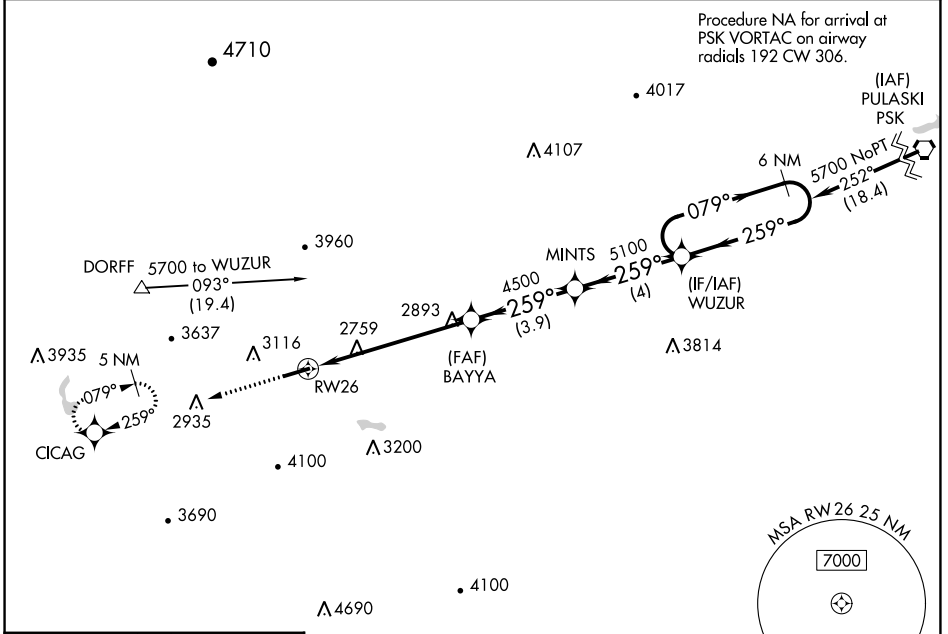

WAAS CH 72802 W26A	APP CRS 259°	Rwy Idg TDZE Apt Elev	5252 2519 2558
--	------------------------	-----------------------------	---

RNAV (GPS) RWY 26

MOUNTAIN EMPIRE (MKJ)

⚠ For uncompensated Baro-VNAV systems, LNAV/VNAV NA below -20°C (-4°F) or above 54°C (130°F). Circling NA north of Rwy 8-26. Rwy 26 helicopter visibility reduction below 3/4 SM NA. DME/DME RNP-0.3 NA.

MISSED APPROACH: Climb to 6200 direct CICAG and hold, continue climb-in-hold to 6200.

AWOS-3 123.875	ATLANTA CENTER 127.85 269.3	UNICOM 122.7 (CTAF) 0
--------------------------	---------------------------------------	---------------------------------

NE-3, 08 AUG 2024 to 05 SEP 2024

NE-3, 08 AUG 2024 to 05 SEP 2024

ELEV 2558	TDZE 2519
-----------	-----------

CATEGORY	A	B	C	D
LPV DA	3096-2		577 (600-2)	NA
LNAV/VNAV DA	3159-2½		640 (700-2½)	NA
LNAV MDA	3140-1	621 (600-1)	3140-1¾ 621 (600-1¾)	NA
C CIRCLING	3260-1	702 (800-1)	4440-3 1882 (1900-3)	NA