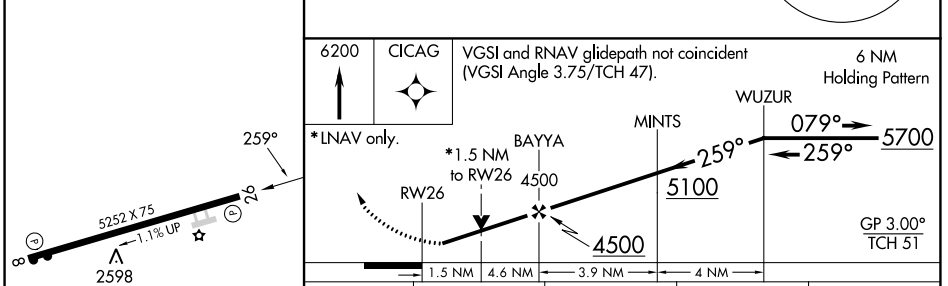

MISSED APPROACH: Climb to 6200 direct CICAG and hold, continue climb-in-hold to 6200.

AWOS-3 123.875	ATLANTA CENTER 127.85 269.3	UNICOM 122.7 (CTAF) 0
--------------------------	---------------------------------------	---------------------------------

NE-3, 08 AUG 2024 to 05 SEP 2024

NE-3, 08 AUG 2024 to 05 SEP 2024

ELEV 2558	TDZE 2519
-----------	-----------

CATEGORY	A	B	C	D
LPV DA	3096-2		577 (600-2)	NA
LNAV/VNAV DA	3159-2½		640 (700-2½)	NA
LNAV MDA	3140-1	621 (600-1)	3140-1¾ 621 (600-1¾)	NA
C CIRCLING	3260-1	702 (800-1)	4440-3 1882 (1900-3)	NA