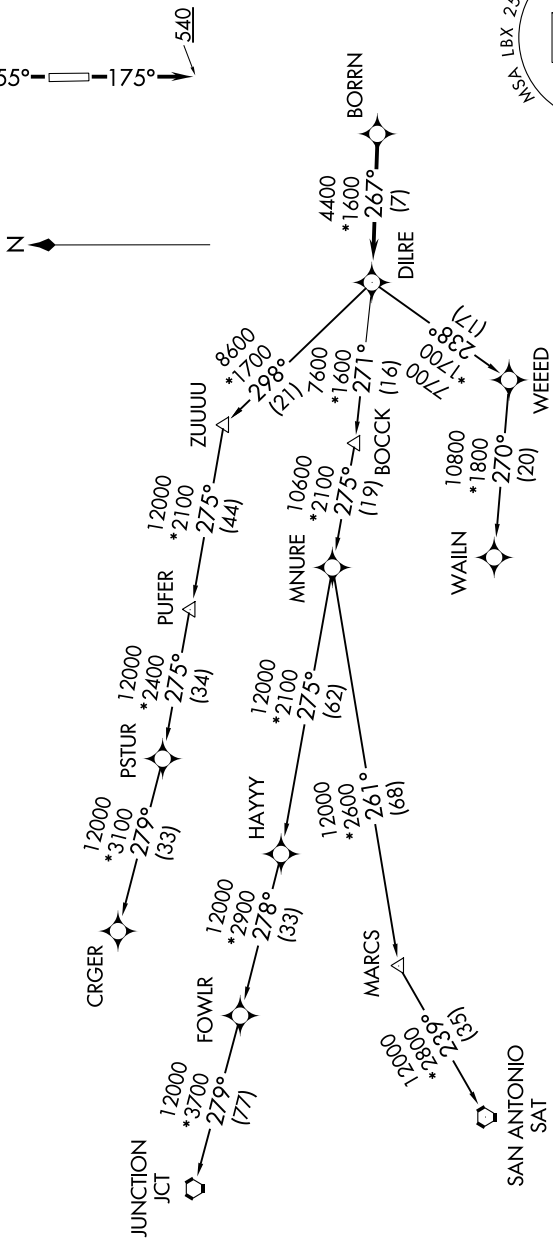

BORRN SIX DEPARTURE (RNAV)

SC-5, 08 AUG 2024 to 05 SEP 2024

TOP ALTITUDE:  
ASSIGNED BY ATC

RNAV 1 - DME/DME/IRU or GPS.  
RADAR required.

TAKEOFF MINIMUMS  
Rwys 17, 35: Standard with minimum  
climb of 500'/NM to 540.

ASOS  
119.925  
CTAF  
123.0  
CINC DEL  
125.2  
HOUSTON DEP CON  
134.45 284.0

NOTE: Chart not to scale.

NOTE: CRGR-TRANSITION ATC assigned only  
for aircraft departing 54T, AXH, EFD, GLS,  
HPY, IWS, LBX, LVJ, SGR, TME, T00, T41.

(NARRATIVE ON FOLLOWING PAGE)

SC-5, 08 AUG 2024 to 05 SEP 2024

BORRN SIX DEPARTURE (RNAV)