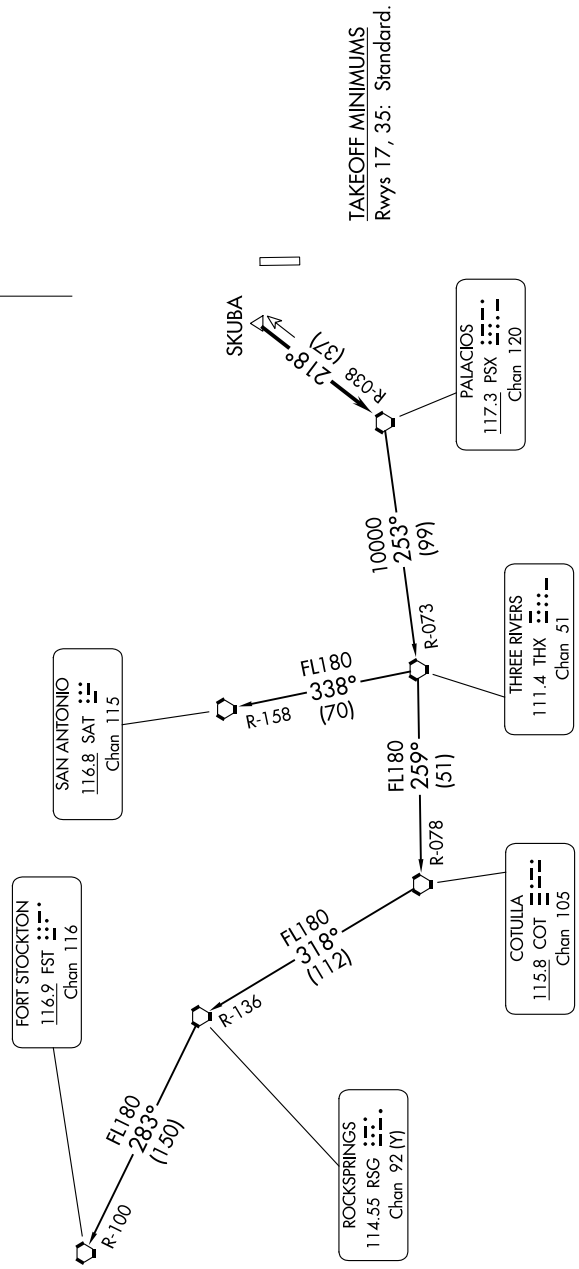

# PALACIOS THREE DEPARTURE

TOP ALTITUDE:  
ASSIGNED BY ATC

RADAR and DME required.

SC-5, 08 AUG 2024 to 05 SEP 2024

ASOS  
119.925  
CLNC DEL  
125.2  
CTAF  
123.0  
HOUSTON DEP CON  
134.45 284.0

(CONTINUED ON FOLLOWING PAGE)

SC-5, 08 AUG 2024 to 05 SEP 2024

NOTE: Chart not to scale.

# PALACIOS THREE DEPARTURE