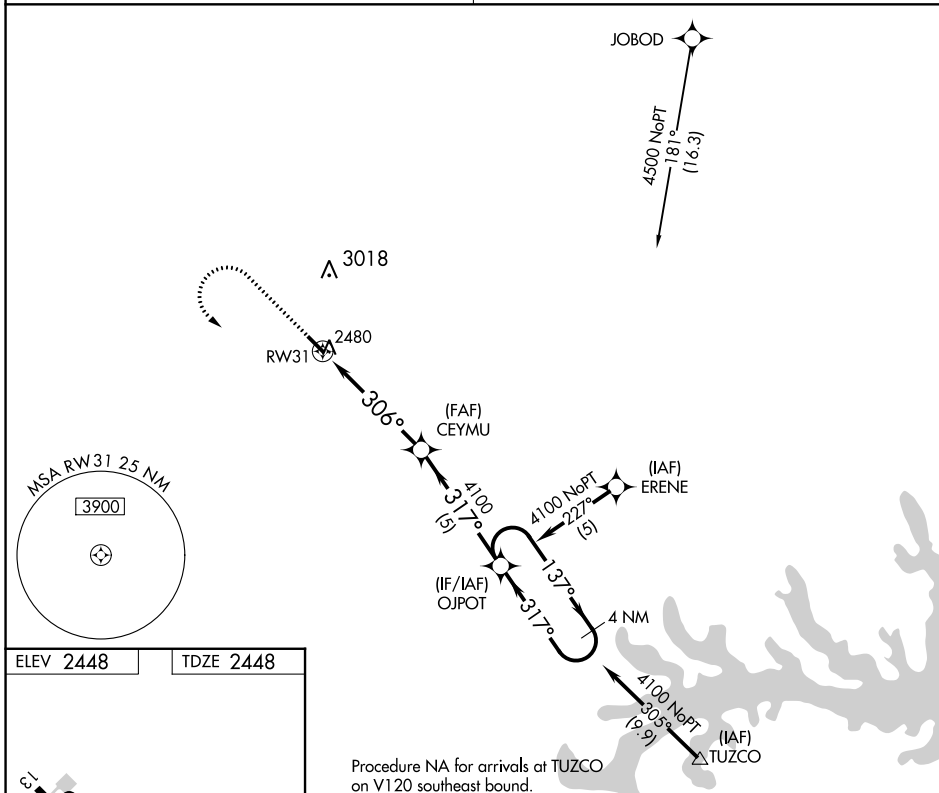

RNAV (GPS) RWY 31

CHEYENNE EAGLE BUTTE (84D)

APP CRS 306°	Rwy Idg 4200 TDZE 2448 Apt Elev 2448
------------------------	---

RNP APCH - GPS.	MISSED APPROACH: Climb to 4100 then turn left direct OJPOT WP and hold.
NA Use Pierre altimeter setting.	
MINNEAPOLIS CENTER 135.25 256.7	AUNICOM 122.8 (CTAF)

CATEGORY	A	B	C	D
INAV MDA	3020-1	572 (600-1)	NA	
CIRCLING	3240-1 792 (800-1)	3240-1½ 792 (800-1½)	NA	

NC-1, 08 AUG 2024 to 05 SEP 2024

NC-1, 08 AUG 2024 to 05 SEP 2024