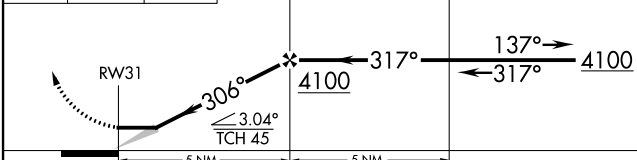

RNAV (GPS) RWY 31

CHEYENNE EAGLE BUTTE (84D)

APP CRS 306°	Rwy Idg 4200 TDZE 2448 Apt Elev 2448
------------------------	---

RNP APCH - GPS.	MISSED APPROACH: Climb to 4100 then turn left direct OJPOT WP and hold.
NA Use Pierre altimeter setting.	
MINNEAPOLIS CENTER 135.25 256.7	AUNICOM 122.8 (CTAF)