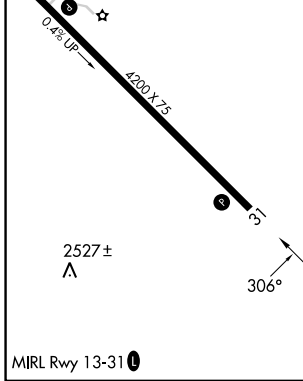

RNAV (GPS) RWY 31

CHEYENNE EAGLE BUTTE (84D)

APP CRS 306°	Rwy Idg 4200 TDZE 2448 Apt Elev 2448
------------------------	---

RNP APCH - GPS.	MISSED APPROACH: Climb to 4100 then turn left direct OJPOT WP and hold.
NA Use Pierre altimeter setting.	
MINNEAPOLIS CENTER 135.25 256.7	AUNICOM 122.8 (CTAF)