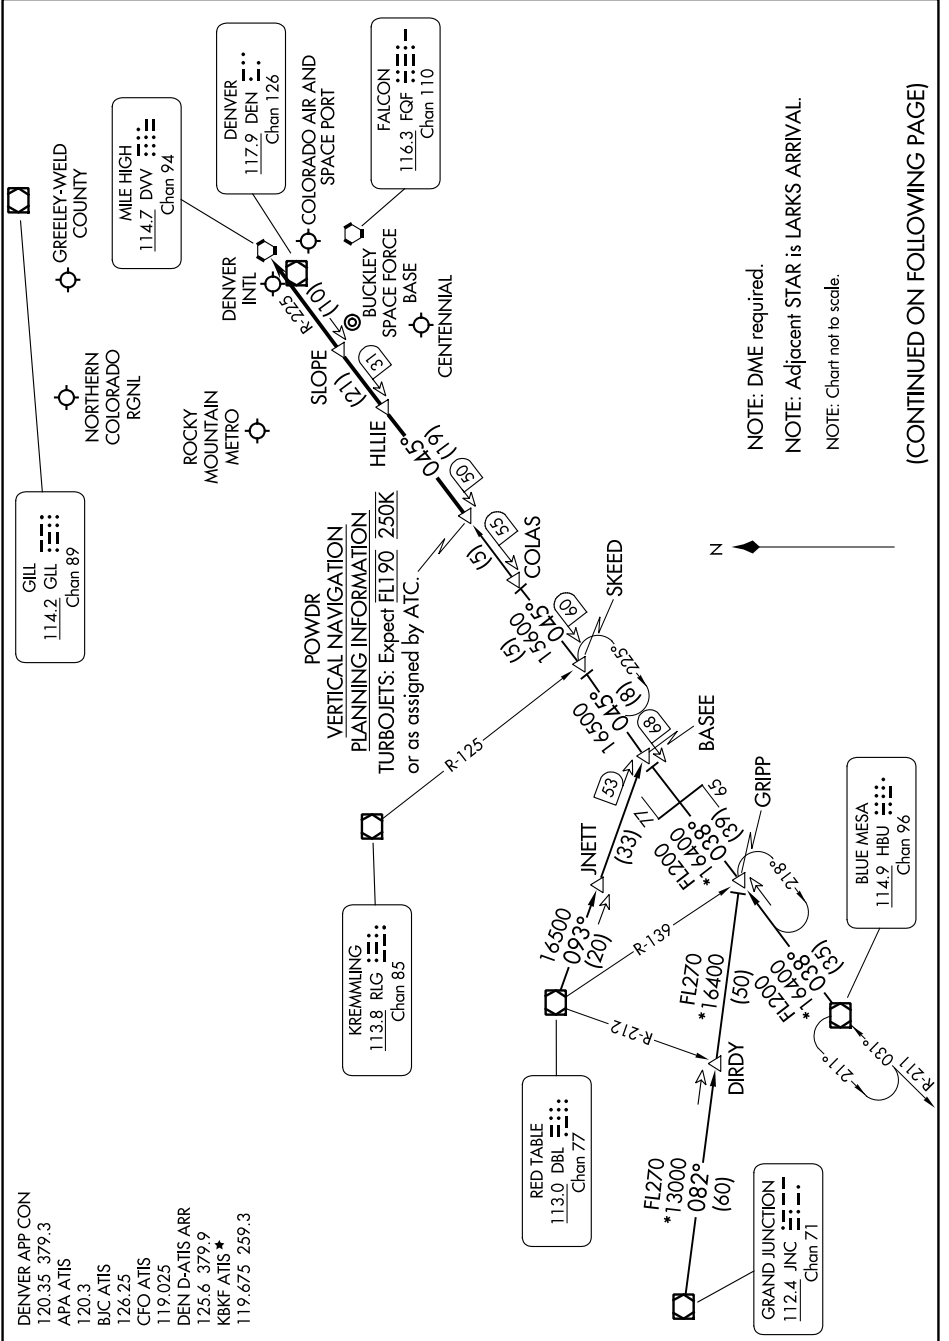

POWDR ONE ARRIVAL

SW-1, 08 AUG 2024 to 05 SEP 2024

(CONTINUED ON FOLLOWING PAGE)

POWDR ONE ARRIVAL

SW-1, 08 AUG 2024 to 05 SEP 2024