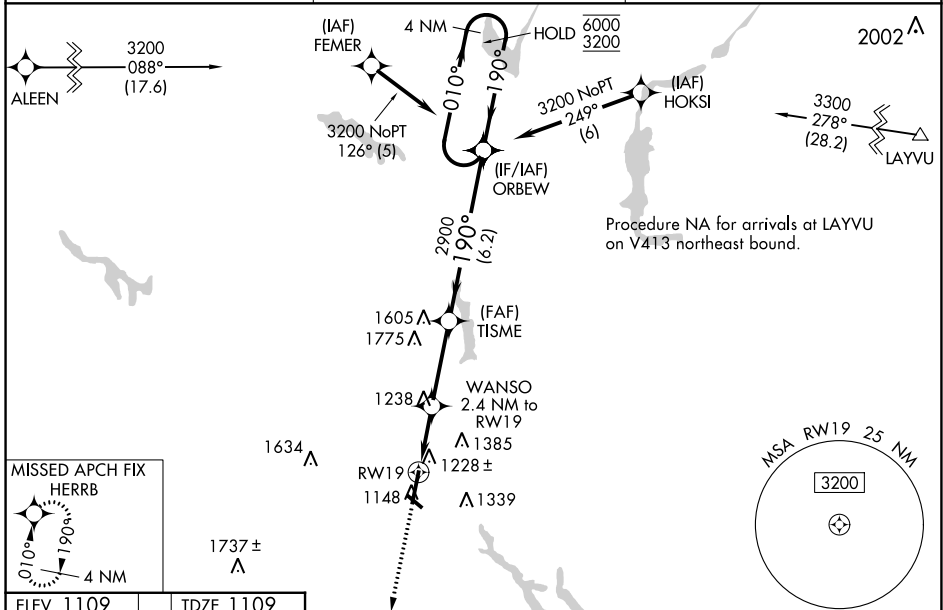

WAAS CH 93542 W19A	APP CRS 190°	Rwy ldg TDZE 1109 Apt Elev 1109
--	------------------------	---

RNAV (GPS) RWY 19

RICE LAKE RGNL/CARL'S FLD (R/PD)

RNP APCH.	MISSED APPROACH: Climb to 3200 direct HERRB and hold.
<p>⚠ Circling Rwy 13, 31 NA at night. For uncompensated Baro-VNAV systems, procedure NA below -17°C or above 54°C.</p>	

AWOS-3 120.525	MINNEAPOLIS CENTER 125.3 335.6	UNICOM 122.7 (CTAF) 0
--------------------------	--	---------------------------------

ELEV 1109	TDZE 1109
-----------	-----------

CATEGORY	A	B	C	D
LPV DA		1309-3/4	200 (200-3/4)	
LNAV/VNAV DA		1389-7/8	280 (300-7/8)	
LNAV MDA		1480-1	371 (400-1)	
C CIRCLING	1580-1 471 (500-1)	1740-1 631 (700-1)	1740-1 3/4 631 (700-1 3/4)	1940-2 3/4 831 (900-2 3/4)

EC-3, 08 AUG 2024 to 05 SEP 2024

EC-3, 08 AUG 2024 to 05 SEP 2024