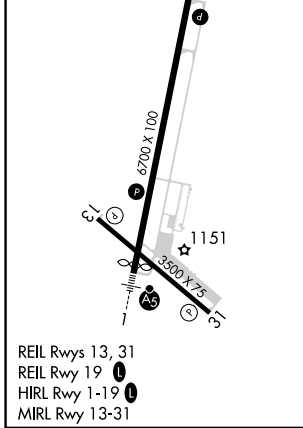

WAAS CH 93542 W19A	APP CRS 190°	Rwy ldg TDZE 1109 Apt Elev 1109
--	------------------------	---

RNAV (GPS) RWY 19

RICE LAKE RGNL/CARL'S FLD (R/PD)

RNP APCH.	MISSED APPROACH: Climb to 3200 direct HERRB and hold.
<p>⚠ Circling Rwy 13, 31 NA at night. For uncompensated Baro-VNAV systems, procedure NA below -17°C or above 54°C.</p>	

AWOS-3 120.525	MINNEAPOLIS CENTER 125.3 335.6	UNICOM 122.7 (CTAF) 0
--------------------------	--	---------------------------------

ELEV 1109	TDZE 1109
-----------	-----------

CATEGORY	A	B	C	D
LPV DA		1309-3/4	200 (200-3/4)	
LNAV/VNAV DA		1389-7/8	280 (300-7/8)	
LNAV MDA		1480-1	371 (400-1)	
C CIRCLING	1580-1 471 (500-1)	1740-1 631 (700-1)	1740-1 3/4 631 (700-1 3/4)	1940-2 3/4 831 (900-2 3/4)