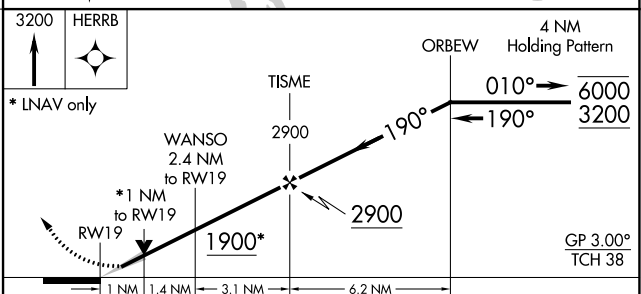

CATEGORY	A	B	C	D
LPV DA		1309-3/4	200 (200-3/4)	
LNAV/VNAV DA		1389-7/8	280 (300-7/8)	
LNAV MDA		1480-1	371 (400-1)	
C CIRCLING	1580-1 471 (500-1)	1740-1 631 (700-1)	1740-1 3/4 631 (700-1 3/4)	1940-2 3/4 831 (900-2 3/4)