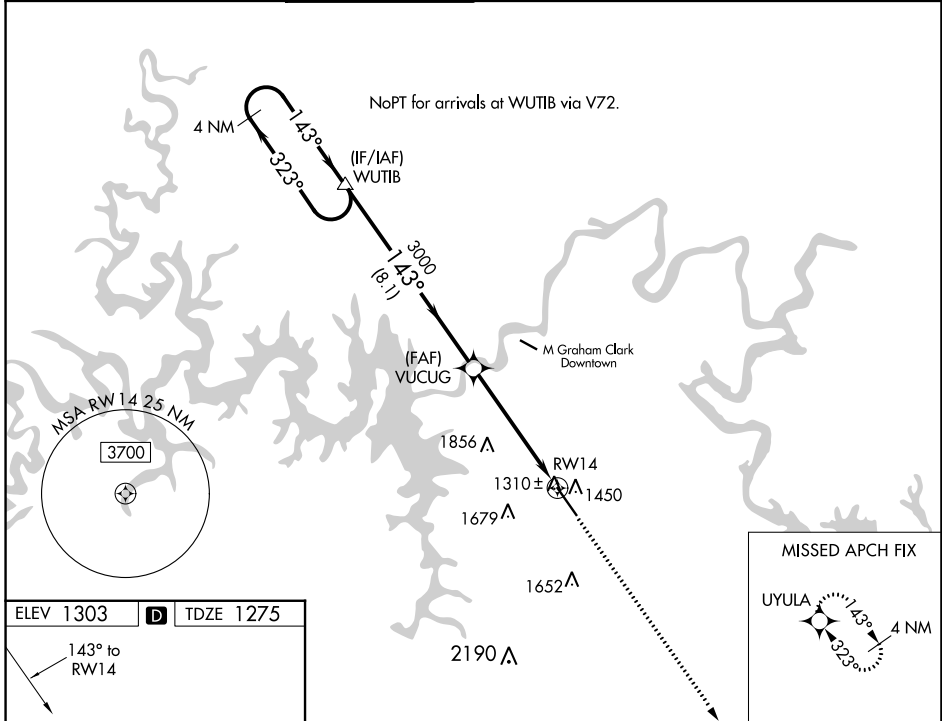

WAAS CH 49111 W14A	APP CRS 143°	Rwy Idg TDZE Apt Elev	7140 1275 1303
--	------------------------	-----------------------------	---

RNAV (GPS) RWY 14

BRANSON (BBG)

RNP APCH.		MISSED APPROACH: Climb to 4000 direct UYULA and hold.				
<p>▼ For uncompensated Baro-VNAV systems, LNAV/VNAV NA below -17°C or above 46°C. When local altimeter setting not received, use Harrison altimeter setting and increase all DA 47 feet and all MDA 60 feet. VDP and Baro-VNAV NA when using Harrison altimeter setting.</p>						
ATIS 124.625	SPRINGFIELD APP CON 126.35	BRANSON TOWER* 128.15 (CTAF) 0	GND CON 118.4	CLNC DEL 118.4	SPRINGFIELD CLNC DEL 126.35 (When tower closed)	UNICOM 122.95

NC-3, 08 AUG 2024 to 05 SEP 2024

NC-3, 08 AUG 2024 to 05 SEP 2024