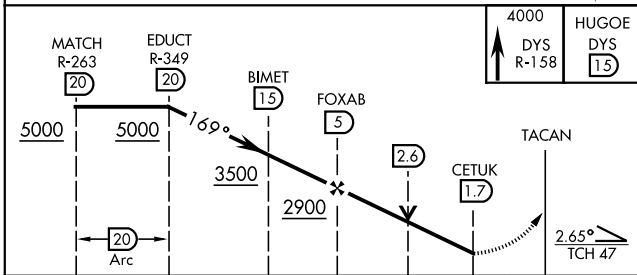

# TACAN W RWY 16

TACAN	DYS	APCH CRS	Rwy Idg	13,500
Chan	63	169°	TDZE	1790
			Arprt Elev	1790

AL-2 [USAF]

DYESS AFB (KDYS)

\* When ALS inop, increase CAT AB RVR to 55 and vis to 1 mile, CAT CDE vis to 1¼ miles.  
 \*\* Circling to other than RWY 34 NA

MISSED APPROACH: Climb to 4000 via  
 DYS TACAN R-158 to HUGOE and hold.

ATIS ★ 269.175	ABILENE APP CON 125.0 338.3 EAST 127.2 282.3 WEST	DYESS TOWER 133.0 257.675	GND CON 118.35 275.8	ASR
-------------------	---	------------------------------	-------------------------	-----

SC-2, 05 SEP 2024 to 03 OCT 2024

SC-2, 05 SEP 2024 to 03 OCT 2024

EMERG SAFE ALT 100 NM 4600

CATEGORY	A	B	C	D	E
S-16 *	2220/24	430 (500-½)	2220/40	430 (500-¾)	
CIRCLING **	2300-1 510 (600-1)	2320-1 530 (600-1)	2460-1¾ 670 (700-1¾)	2460-2 670 (700-2)	2460-2¼ 670 (700-2¼)