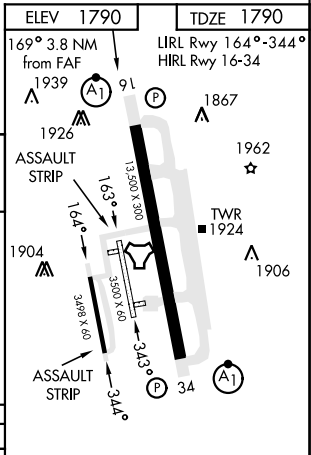

# TACAN W RWY 16

TACAN	DYS	APCH CRS	Rwy Idg	13,500
Chan	63	169°	TDZE	1790
			Arprt Elev	1790

AL-2 [USAF]

DYESS AFB (KDYS)

\* When ALS inop, increase CAT AB RVR to 55 and vis to 1 mile, CAT CDE vis to 1¼ miles.  
 \*\* Circling to other than RWY 34 NA

MISSED APPROACH: Climb to 4000 via  
 DYS TACAN R-158 to HUGOE and hold.

ATIS ★ 269.175	ABILENE APP CON 125.0 338.3 EAST 127.2 282.3 WEST	DYESS TOWER 133.0 257.675	GND CON 118.35 275.8	ASR
-------------------	---	------------------------------	-------------------------	-----

SC-2, 05 SEP 2024 to 03 OCT 2024

SC-2, 05 SEP 2024 to 03 OCT 2024

EMERG SAFE ALT 100 NM 4600

CATEGORY	A	B	C	D	E
S-16 *	2220/24	430 (500-½)	2220/40	430 (500-¾)	
CIRCLING **	2300-1 510 (600-1)	2320-1 530 (600-1)	2460-1¾ 670 (700-1¾)	2460-2 670 (700-2)	2460-2¼ 670 (700-2¼)