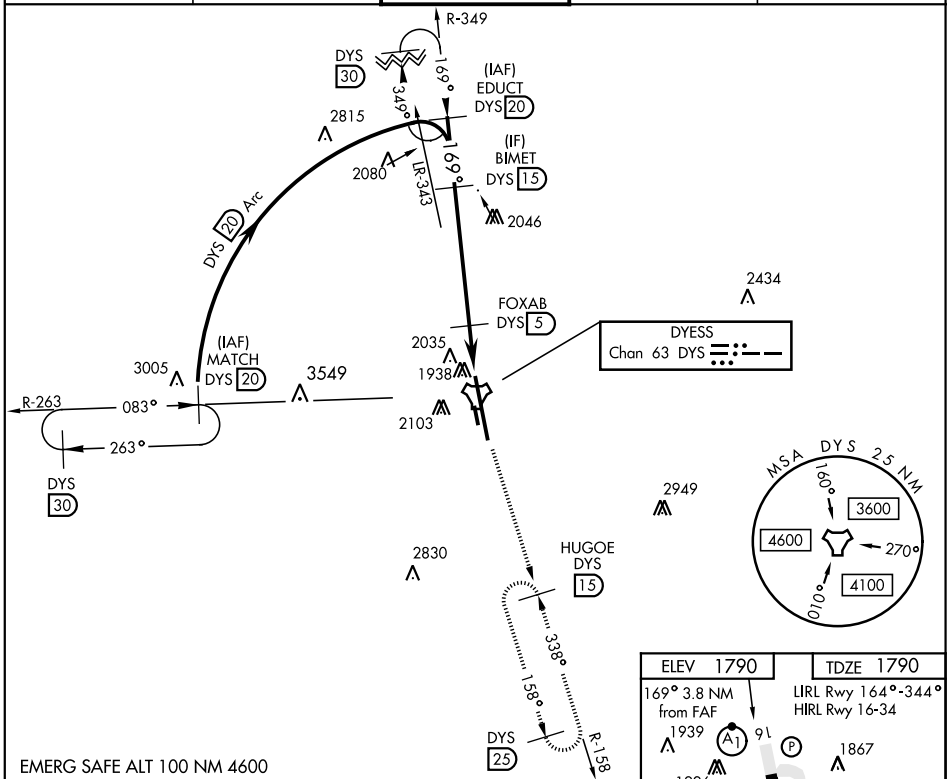

# TACAN W RWY 16

TACAN	DYS	APCH CRS	Rwy Idg	13,500
Chan	63	169°	TDZE	1790
			Arprt Elev	1790

AL-2 [USAF]

DYESS AFB (KDYS)

\* When ALS inop, increase CAT AB RVR to 55 and vis to 1 mile, CAT CDE vis to 1¼ miles.  
 \*\* Circling to other than RWY 34 NA

MISSED APPROACH: Climb to 4000 via  
 DYS TACAN R-158 to HUGOE and hold.

ATIS ★ 269.175	ABILENE APP CON 125.0 338.3 EAST 127.2 282.3 WEST	DYESS TOWER 133.0 257.675	GND CON 118.35 275.8	ASR
-------------------	---	------------------------------	-------------------------	-----

SC-2, 05 SEP 2024 to 03 OCT 2024

SC-2, 05 SEP 2024 to 03 OCT 2024

EMERG SAFE ALT 100 NM 4600

CATEGORY	A	B	C	D	E
S-16 *	2220/24	430 (500-½)	2220/40	430 (500-¾)	
CIRCLING **	2300-1 510 (600-1)	2320-1 530 (600-1)	2460-1¾ 670 (700-1¾)	2460-2 670 (700-2)	2460-2¼ 670 (700-2¼)

# TACAN W RWY 16