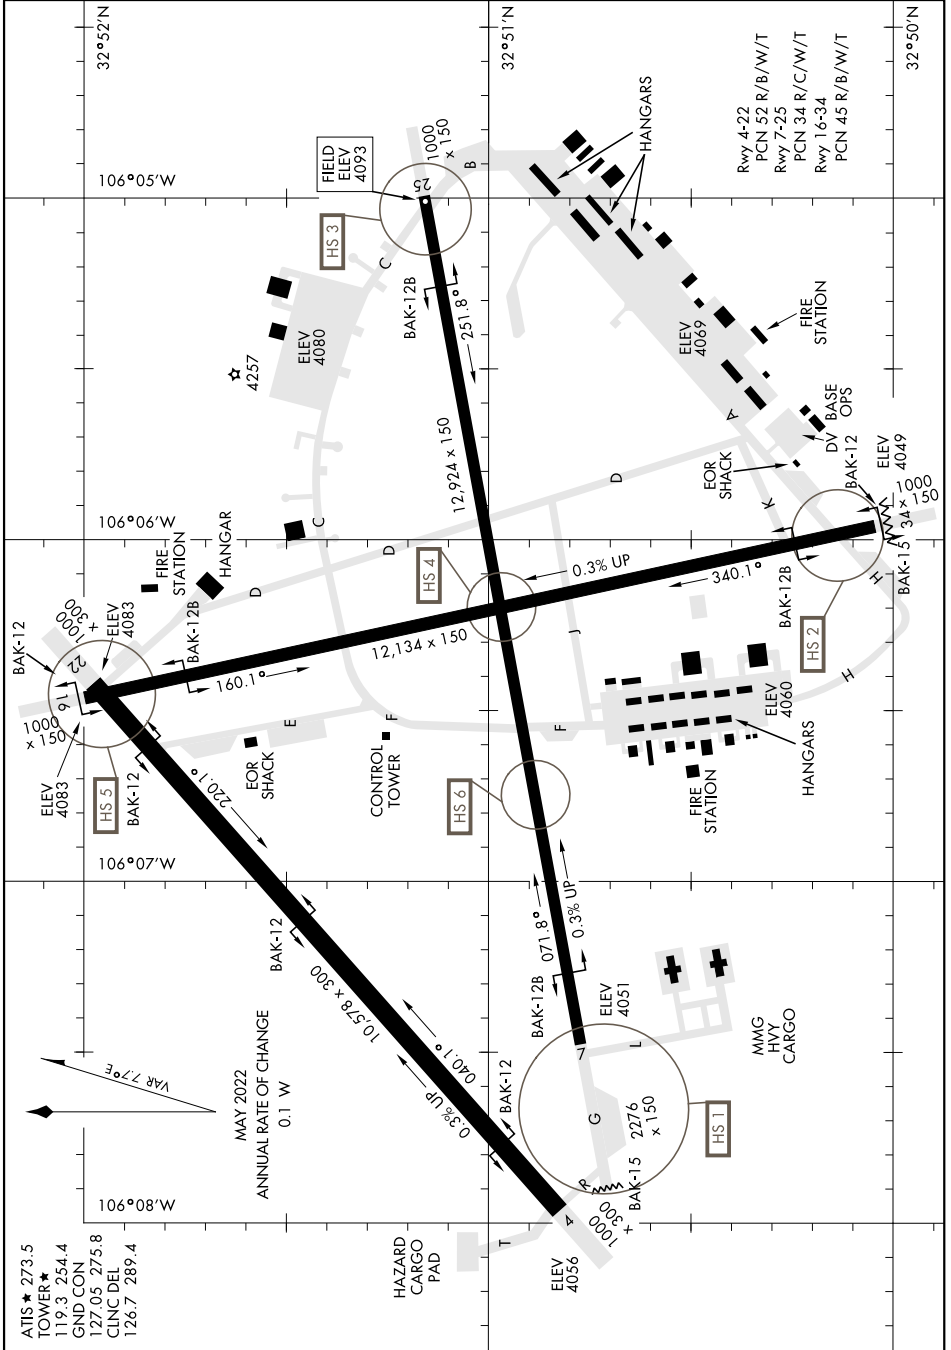

AIRPORT DIAGRAM

AL-7 [USAF]

HOLLOMAN AFB (KHMN)

ALAMOGORDO, NEW MEXICO

SW-1, 05 SEP 2024 to 03 OCT 2024

SW-1, 05 SEP 2024 to 03 OCT 2024

ATIS ★ 273.5
 TOWER ★ 119.3 254.4
 GND CON 127.05 275.8
 CLNC DEL 126.7 289.4

MAY 2022
 ANNUAL RATE OF CHANGE
 0.1 W

AIRPORT DIAGRAM

ALAMOGORDO, NEW MEXICO

HOLLOMAN AFB (KHMN)