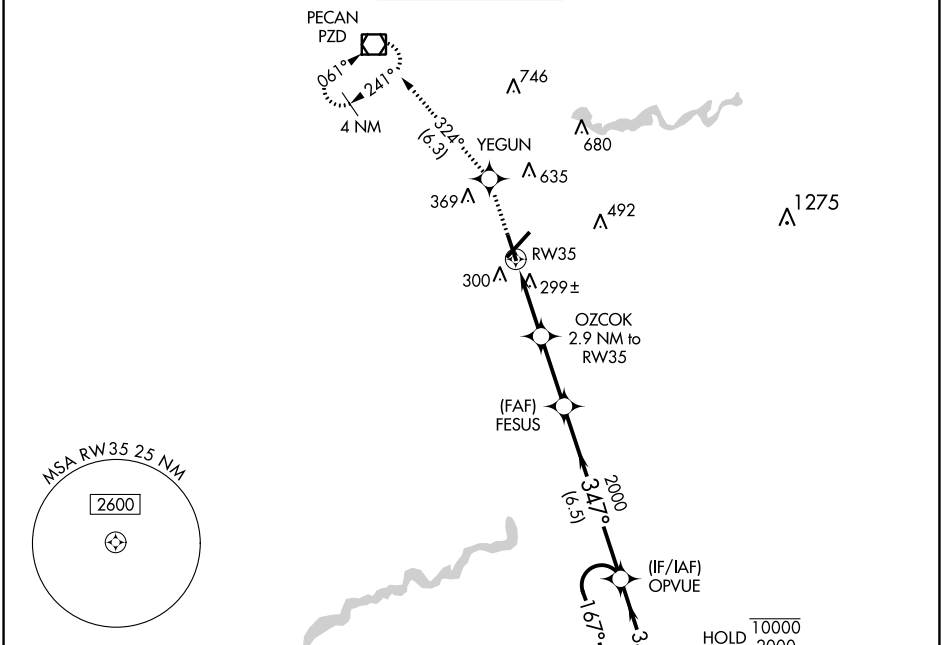

WAAS CH 97415 W35A	APP CRS 347°	Rwy Idg 5219 TDZE 196 Apt Elev 196
--	------------------------	---

RNAV (GPS) RWY 35

SOUTHWEST GEORGIA RGNL (ABY)

RNP APCH.		MISSED APPROACH: Climb to 2000 direct YEGUN and on track 324° to PZD VOR/DME and hold.		
▼ For uncompensated Baro-VNAV systems, LNAV/VNAV NA below -7°C or above 54°C. Rwy 35 helicopter visibility reduction below 3/4 SM NA.				
ATIS 133.05	JACKSONVILLE CENTER 125.75 363.075	ALBANY TOWER * 120.25 (CTAF) 0336.4	GND CON 121.9 348.6	UNICOM 122.95

ELEV 196	D TDZE 196
----------	-------------------

CATEGORY	A	B	C	D
LPV DA		495-1	299 (300-1)	
LNAV/VNAV DA		475-1	279 (300-1)	
LNAV MDA		560-1	364 (400-1)	
C CIRCLING	640-1 444 (500-1)	660-1 464 (500-1)	940-2 1/4 744 (800-2/4)	940-2 1/2 744 (800-2 1/2)

SE-4, 05 SEP 2024 to 03 OCT 2024

SE-4, 05 SEP 2024 to 03 OCT 2024