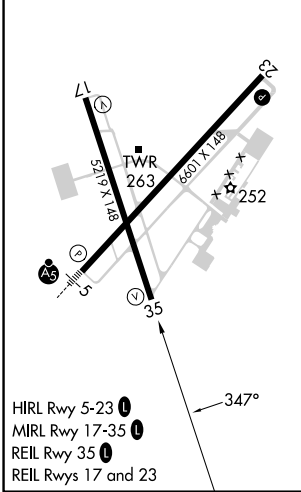

WAAS CH 97415 W35A	APP CRS 347°	Rwy Idg 5219 TDZE 196 Apt Elev 196
--	------------------------	---

RNAV (GPS) RWY 35

SOUTHWEST GEORGIA RGNL (ABY)

RNP APCH.		MISSED APPROACH: Climb to 2000 direct YEGUN and on track 324° to PZD VOR/DME and hold.		
▼ For uncompensated Baro-VNAV systems, LNAV/VNAV NA below -7°C or above 54°C. Rwy 35 helicopter visibility reduction below 3/4 SM NA.				
ATIS 133.05	JACKSONVILLE CENTER 125.75 363.075	ALBANY TOWER * 120.25 (CTAF) 0336.4	GND CON 121.9 348.6	UNICOM 122.95

ELEV 196	D TDZE 196
----------	-------------------

CATEGORY	A	B	C	D
LPV DA		495-1	299 (300-1)	
LNAV/VNAV DA		475-1	279 (300-1)	
LNAV MDA		560-1	364 (400-1)	
C CIRCLING	640-1 444 (500-1)	660-1 464 (500-1)	940-2 1/4 744 (800-2/4)	940-2 1/2 744 (800-2 1/2)