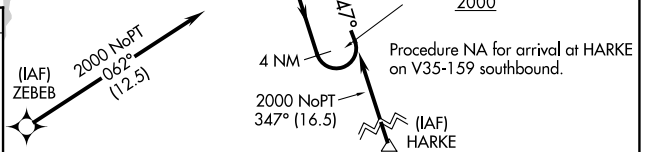

CATEGORY	A	B	C	D
LPV DA		495-1	299 (300-1)	
LNAV/VNAV DA		475-1	279 (300-1)	
LNAV MDA		560-1	364 (400-1)	
C CIRCLING	640-1 444 (500-1)	660-1 464 (500-1)	940-2 1/4 744 (800-2/4)	940-2 1/2 744 (800-2 1/2)

SE-4, 05 SEP 2024 to 03 OCT 2024

SE-4, 05 SEP 2024 to 03 OCT 2024