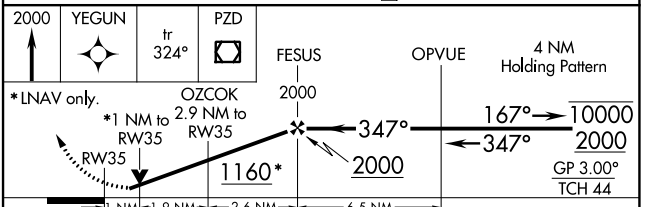

WAAS CH 97415 W35A	APP CRS 347°	Rwy Idg 5219 TDZE 196 Apt Elev 196
--	------------------------	---

RNAV (GPS) RWY 35

SOUTHWEST GEORGIA RGNL (ABY)

RNP APCH.		MISSED APPROACH: Climb to 2000 direct YEGUN and on track 324° to PZD VOR/DME and hold.		
▼ For uncompensated Baro-VNAV systems, LNAV/VNAV NA below -7°C or above 54°C. Rwy 35 helicopter visibility reduction below 3/4 SM NA.				
ATIS 133.05	JACKSONVILLE CENTER 125.75 363.075	ALBANY TOWER * 120.25 (CTAF) 0336.4	GND CON 121.9 348.6	UNICOM 122.95

ELEV 196	D TDZE 196
----------	-------------------

CATEGORY	A	B	C	D
LPV DA		495-1	299 (300-1)	
LNAV/VNAV DA		475-1	279 (300-1)	
LNAV MDA		560-1	364 (400-1)	
C CIRCLING	640-1 444 (500-1)	660-1 464 (500-1)	940-2 1/4 744 (800-2/4)	940-2 1/2 744 (800-2 1/2)